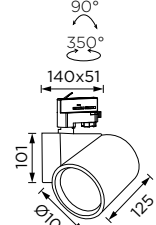

CLARNIA

Clarnia Series
Ø83/ Ø93/ Ø106

Tilttable Luminaire- Track

WL221009

Technical Details

Operating Temp	-20°C-+45°C
Life Time	50,000hrs
Power Factor	>0.9
Power Cable	3x0.75mm²/ L=0.5m
IP Rate	IP20
IK Protection	NA
Tilt/Rotate	90°/355°

Order Code Example: **WL111000.02.10.30**

Product Code.Color Finish.Beam Angle.CCT

Tilttable Luminaire	Product Code	Light Source	Input	Efficacy Im/W	Finish	Beam Angle	Color Temp	Driver Options
Ø83 - 15W	WL221006	Citizen	100-240VAC	86-90lm	WH (02)	15° (15)	2700K (27)	On/ Off
- 20W	WL221007				BK (04)	24° (24)	3000K (30)	0-10V
Ø93 - 28W	WL221008				GR (06)	30° (30)	4000K (40)	Triac
Ø106 - 38W	WL221009					45° (45)	5000K (50)	Dali
						60° (60)		

WL221006-1350lm/ WL221007-1800lm
WL221008-2500lm/ WL221009-3300lm