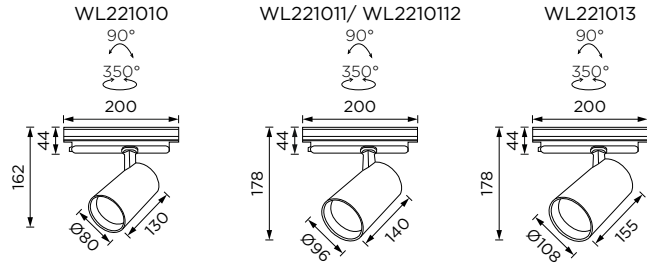

WL221006-1350lm/ WL221007-1800lm
 WL221008-2500lm/ WL221009-3300lm

CLARNIA

Clarnia Series
 Ø80/ Ø96/ Ø108

Tilttable Luminaire- Track ○

Technical Details

Operating Temp	-20°C-+45°C
Life Time	50,000hrs
Power Factor	>0.9
Power Cable	3x0.75mm ² / L=0.5m
IP Rate	IP20
IK Protection	NA
Tilt/Rotate	90°/355°