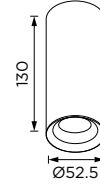

WL221018

Technical Details

Operating Temp	-20°C-+45°C
Life Time	50,000hrs
Power Factor	>0.9
Power Cable	3x0.75mm ² / L=0.5m
IP Rate	IP20
IK Protection	NA
Tilt/Rotate	NA

Order Code Example: **WL111000.02.10.30**