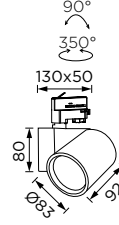

WL221006/ WL221007