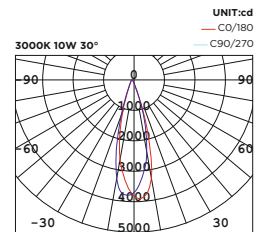

Technical Details

Operating Temp	-20°C-+45°C
Life Time	50,000hrs
Power Factor	>0.9
Power Cable	3x0.75mm²/ L=0.5m
IP Rate	IP20
IK Protection	NA
Tilt/Rotate	NA

Order Code Example: **WL111000.02.10.30**

Product Code.Color Finish.Beam Angle.CCT

Fixed Luminaire	Product Code	Light Source	Input	Efficacy Im/W	Finish	Beam Angle	Color Temp	Driver Options	
Ø65 - 10W	WL221037	COB LED	220-240VAC	86-112lm	WH (02)	24° (24)	2700K (27)	On/ Off	
	BK (04)				30° (30)	3000K (30)	0-10V		
Ø85 - 20W	WL221039					36° (36)	4000K (40)	Triac	
	WL221040					45° (45)	5000K (50)	Dali	
Ø100 - 30W	WL221041					60° (60)			
	WL221042