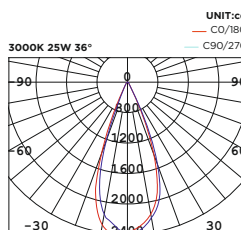

Technical Details

Operating Temp	-20°C-+45°C
Life Time	50,000hrs
Power Factor	>0.9
Power Cable	3x0.75mm²/ L=0.5m
IP Rate	IP20
IK Protection	NA
Tilt/Rotate	90°/350°

Order Code Example: **WL111000.02.10.30**

Product Code.Color Finish.Beam Angle.CCT

Tilttable Luminaire	Product Code	Light Source	Input	Efficacy Im/W	Finish	Beam Angle	Color Temp	Driver Options		
Ø65 - 10W	○ WL221043	COB LED	220-240VAC	86-112lm	WH (02)	24° (24)	2700K (27)	On/ Off		
	- 15W					WL221044	BK (04)	30° (30)	3000K (30)	0-10V
Ø85 - 20W	WL221045	COB LED	220-240VAC	86-112lm	WH (02)	36° (36)	4000K (40)	Triac		
	- 25W					WL221046	45° (45)	5000K (50)	Dali	
Ø100 - 30W	WL221047	COB LED	220-240VAC	86-112lm	WH (02)	60° (60)				
	- 40W					WL221048