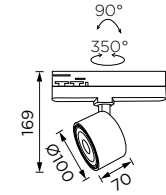

GRAIND

Graind Series

Ø100

Tilttable Luminaire- Track ○

WL221019/ WL221020

Technical Details

Operating Temp	-20°C-+45°C
Life Time	50,000hrs
Power Factor	>0.9
Power Cable	3x0.75mm ² / L=0.5m
IP Rate	IP20
IK Protection	NA
Tilt/Rotate	90°/355°