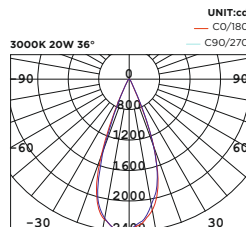

Technical Details

Operating Temp	-20°C-+45°C
Life Time	50,000hrs
Power Factor	>0.9
Power Cable	3x0.75mm²/ L=0.5m
IP Rate	IP20
IK Protection	NA
Tilt/Rotate	NA

Order Code Example: **WL111000.02.10.30**

Product Code.Color Finish.Beam Angle.CCT

Fixed Luminaire	Product Code	Light Source	Input	Efficacy Im/W	Finish	Beam Angle	Color Temp	Driver Options	
Ø65 - 10W	WL221037	COB LED	220-240VAC	86-112lm	WH (02)	24° (24)	2700K (27)	On/ Off	
	BK (04)				30° (30)	3000K (30)	0-10V		
Ø85 - 20W	WL221039					36° (36)	4000K (40)	Triac	
	WL221040					45° (45)	5000K (50)	Dali	
Ø100 - 30W	WL221041					60° (60)			
	WL221042