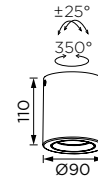

WL221028/ WL221029