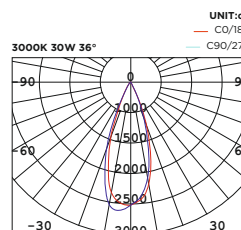

Technical Details

Operating Temp	-20°C-+45°C
Life Time	50,000hrs
Power Factor	>0.9
Power Cable	3x0.75mm²/ L=0.5m
IP Rate	IP20
IK Protection	NA
Tilt/Rotate	90°/350°

Order Code Example: **WL111000.02.10.30**

Product Code.Color Finish.Beam Angle.CCT

Tilttable Luminaire	Product Code	Light Source	Input	Efficacy Im/W	Finish	Beam Angle	Color Temp	Driver Options		
Ø65 - 10W	○ WL221043	COB LED	220-240VAC	86-112lm	WH (02)	24° (24)	2700K (27)	On/ Off		
	- 15W					WL221044	BK (04)	30° (30)	3000K (30)	0-10V
Ø85 - 20W	WL221045	COB LED	220-240VAC	86-112lm	WH (02)	36° (36)	4000K (40)	Triac		
	- 25W					WL221046	45° (45)	5000K (50)	Dali	
Ø100 - 30W	WL221047	COB LED	220-240VAC	86-112lm	WH (02)	60° (60)				
	- 40W					WL221048