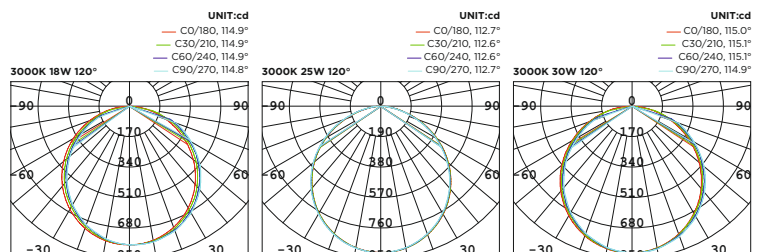

WL221061, WL221065-1260lm/ WL221062, WL221066-1910lm
WL221063, WL221067-2575lm/ WL221064, WL221068-3090lm