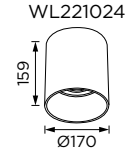

Fixed Luminaire- Surface 

Technical Details

Operating Temp	-20°C-+45°C
Life Time	50,000hrs
Power Factor	>0.9
Power Cable	3x0.75mm ² / L=0.5m
IP Rate	IP54
IK Protection	NA
Tilt/Rotate	NA

Order Code Example: **WL111000.02.10.30**