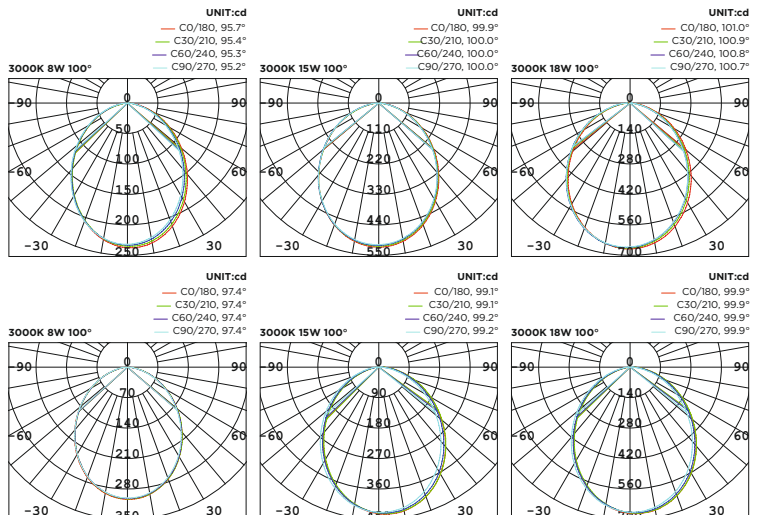

WL221031, WL221034-696lm
WL221032, WL221035-1365lm
WL221033, WL221036-1692lm