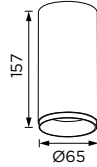

Fixed Luminaire- Surface

WL221037/ WL221038

WL221039/ WL221040

WL221041/ WL221042

Technical Details

Operating Temp	-20°C-+45°C
Life Time	50,000hrs
Power Factor	>0.9
Power Cable	3x0.75mm ² / L=0.5m
IP Rate	IP20
IK Protection	NA
Tilt/Rotate	NA