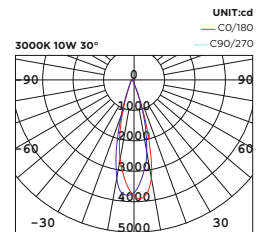

Technical Details

Operating Temp	-20°C-+45°C
Life Time	50,000hrs
Power Factor	>0.9
Power Cable	3x0.75mm²/ L=0.5m
IP Rate	IP20
IK Protection	NA
Tilt/Rotate	NA

Order Code Example: **WL111000.02.10.30**

Product Code.Color Finish.Beam Angle.CCT

Tilttable Luminaire	Product Code	Light Source	Input	Efficacy Im/W	Finish	Beam Angle	Color Temp	Driver Options			
Ø65 - 10W	○ WL221049	COB LED	220-240VAC	86-112lm	WH (02)	24° (24)	2700K (27)	On/ Off			
	BK (04)				30° (30)	3000K (30)	0-10V				
Ø85 - 20W	WL221051					36° (36)	4000K (40)	Triac			
	WL221052					45° (45)	5000K (50)	Dali			
Ø100 - 30W	WL221053					60° (60)					
	WL221054