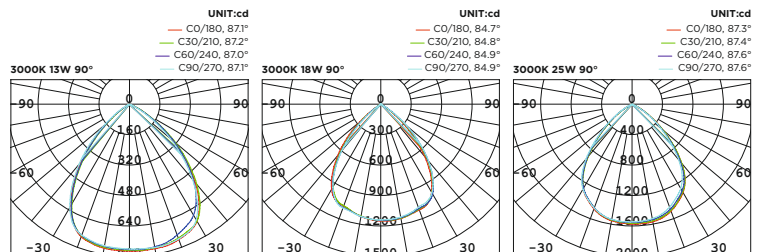

Technical Details

Operating Temp	-20°C-+45°C
Life Time	50,000hrs
Power Factor	>0.9
Power Cable	3x0.75mm²/ L=0.5m
IP Rate	IP54
IK Protection	NA
Tilt/Rotate	NA

Order Code Example: **WL111000.02.10.30**

Product Code.Color Finish.Beam Angle.CCT

Fixed Luminaire	Product Code	Light Source	Input	Efficacy Im/W	Finish	Beam Angle	Color Temp	Driver Options
Ø143 - 13W	○ WL221055	COB LED	220-240VAC	105-117lm	WH (02)	60° (60)	2700K (27)	On/ Off
Ø170 - 18W	WL221056				BK (04)	90° (90)	3000K (30)	0-10V
Ø213 - 25W	WL221057						4000K (40)	Triac
							5000K (50)	Dali