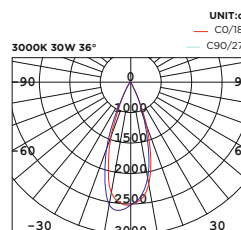

Technical Details

Operating Temp	-20°C-+45°C
Life Time	50,000hrs
Power Factor	>0.9
Power Cable	3x0.75mm²/ L=0.5m
IP Rate	IP20
IK Protection	NA
Tilt/Rotate	NA

Order Code Example: **WL111000.02.10.30**

Product Code.Color Finish.Beam Angle.CCT

Tilttable Luminaire	Product Code	Light Source	Input	Efficacy Im/W	Finish	Beam Angle	Color Temp	Driver Options			
Ø65 - 10W	○ WL221049	COB LED	220-240VAC	86-112lm	WH (02)	24° (24)	2700K (27)	On/ Off			
	BK (04)				30° (30)	3000K (30)	0-10V				
Ø85 - 20W	WL221051					36° (36)	4000K (40)	Triac			
	WL221052					45° (45)	5000K (50)	Dali			
Ø100 - 30W	WL221053					60° (60)					
	WL221054