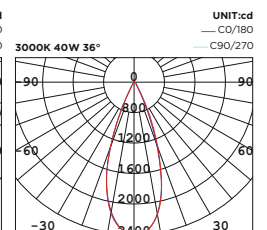

Technical Details

Operating Temp	-20°C-+45°C
Life Time	50,000hrs
Power Factor	>0.9
Power Cable	3x0.75mm²/ L=0.5m
IP Rate	IP20
IK Protection	NA
Tilt/Rotate	90°/350°

Order Code Example: **WL111000.02.10.30**

Product Code.Color Finish.Beam Angle.CCT

Tilttable Luminaire	Product Code	Light Source	Input	Efficacy Im/W	Finish	Beam Angle	Color Temp	Driver Options		
Ø65 - 10W	○ WL221043	COB LED	220-240VAC	86-112lm	WH (02)	24° (24)	2700K (27)	On/ Off		
	- 15W					WL221044	BK (04)	30° (30)	3000K (30)	0-10V
Ø85 - 20W	WL221045	COB LED	220-240VAC	86-112lm	WH (02)	36° (36)	4000K (40)	Triac		
	- 25W					WL221046	45° (45)	5000K (50)	Dali	
Ø100 - 30W	WL221047	COB LED	220-240VAC	86-112lm	WH (02)	60° (60)				
	- 40W					WL221048