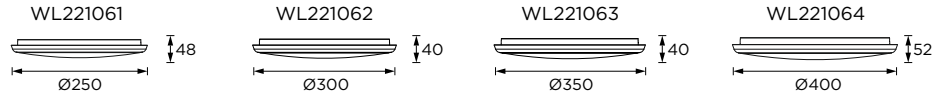

Crescent Series
 250x250/ 300x300/ 350x350/ 400x400
 Fixed Luminaire- Surface □

Technical Details

Operating Temp	-20°C-+45°C
Life Time	50,000hrs
Power Factor	>0.9
Power Cable	3x0.75mm ² / L=0.5m
IP Rate	IP54
IK Protection	IK05
Tilt/Rotate	NA