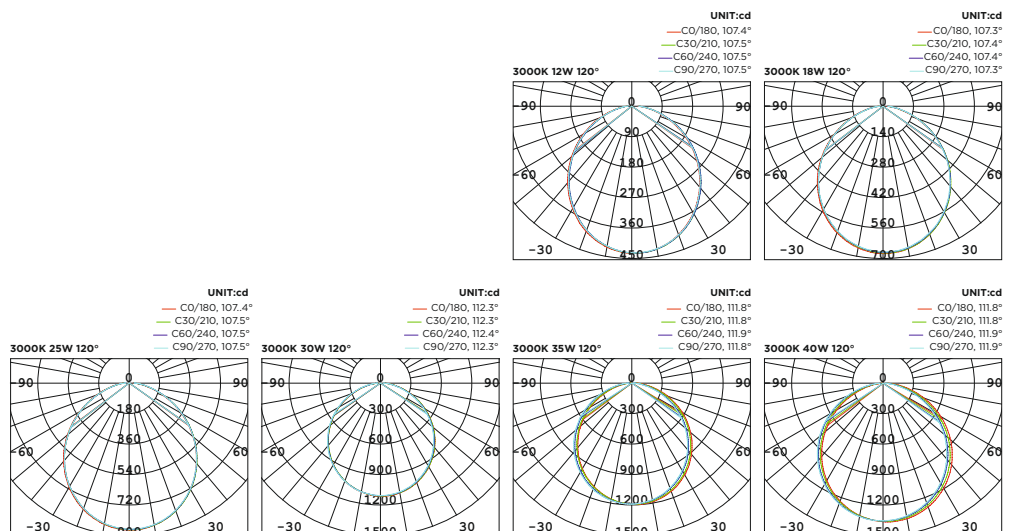

Technical Details

Operating Temp	-20°C-+50°C
Life Time	50,000hrs
Power Factor	>0.9
Power Cable	3x0.75mm²/ L=0.5m
IP Rate	IP65
IK Protection	IK10
Tilt/Rotate	NA

Order Code Example: **WL221000.02.10.30**
Product Code.Color Finish.Beam Angle.CCT

Fixed Luminaire	Product Code	Light Source	Input	Efficacy Im/W	Finish	Beam Angle	Color Temp	Driver Options
Ø270 - 12W	WL221069	SMD led	220-240VAC	102-107lm	WH (02)	120° (120)	2700K (27)	On/ Off
Ø320 - 18W	WL221070				BK (04)		3000K (30)	0-10V
- 25W	WL221071						4000K (40)	Triac
Ø420 - 30W	WL221072						5000K (50)	Dali
Ø520 - 35W	WL221073							Emergency
- 40W	WL221074							

WL221069-1280lm/ WL221070-1940lm
WL221071-2560lm/ WL221072-3060lm
WL221073-3670lm/ WL221074-4160lm