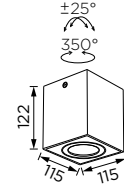

Dimmable option: 0-10V, Triac, Dali

Available other options upon request.

MONTUR

Montur Series
90x90/ 115x115

Tilttable Luminaire- SURface

WL221025/ WL221026

WL221027

Montur Series
Ø90/ Ø115