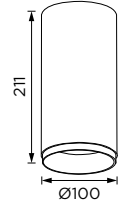

Fixed Luminaire- Surface

WL221037/ WL221038

WL221039/ WL221040

WL221041/ WL221042

Technical Details

Operating Temp	-20°C-+45°C
Life Time	50,000hrs
Power Factor	>0.9
Power Cable	3x0.75mm ² / L=0.5m
IP Rate	IP20
IK Protection	NA
Tilt/Rotate	NA