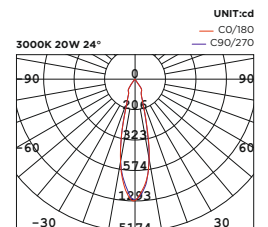

Technical Details

Operating Temp	-20°C-+45°C
Life Time	50,000hrs
Power Factor	>0.9
Power Cable	3x0.75mm²/ L=0.5m
IP Rate	IP20
IK Protection	NA
Tilt/Rotate	90°/355°

Order Code Example: **WL111000.02.10.30**

Product Code.Color Finish.Beam Angle.CCT

Tilttable Luminaire	Product Code	Light Source	Input	Efficacy Im/W	Finish	Beam Angle	Color Temp	Driver Options
Ø83 - 15W	WL221006	Citizen	100-240VAC	86-90lm	WH (02)	15° (15)	2700K (27)	On/ Off
- 20W	WL221007				BK (04)	24° (24)	3000K (30)	0-10V
Ø93 - 28W	WL221008				GR (06)	30° (30)	4000K (40)	Triac
Ø106 - 38W	WL221009					45° (45)	5000K (50)	Dali
						60° (60)		

WL221006-1350lm/ WL221007-1800lm
WL221008-2500lm/ WL221009-3300lm