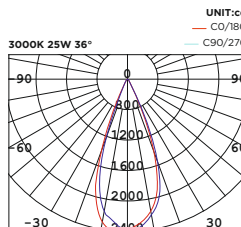

Technical Details

Operating Temp	-20°C-+45°C
Life Time	50,000hrs
Power Factor	>0.9
Power Cable	3x0.75mm²/ L=0.5m
IP Rate	IP20
IK Protection	NA
Tilt/Rotate	NA

Order Code Example: **WL111000.02.10.30**

Product Code.Color Finish.Beam Angle.CCT

Fixed Luminaire	Product Code	Light Source	Input	Efficacy Im/W	Finish	Beam Angle	Color Temp	Driver Options	
Ø65 - 10W	WL221037	COB LED	220-240VAC	86-112lm	WH (02)	24° (24)	2700K (27)	On/ Off	
	BK (04)				30° (30)	3000K (30)	0-10V		
Ø85 - 20W	WL221039					36° (36)	4000K (40)	Triac	
	WL221040					45° (45)	5000K (50)	Dali	
Ø100 - 30W	WL221041					60° (60)			
	WL221042