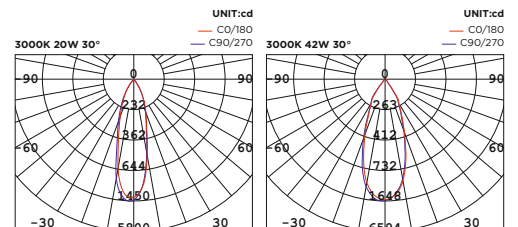

Technical Details

Operating Temp	-20°C-+45°C
Life Time	50,000hrs
Power Factor	>0.9
Power Cable	3x0.75mm²/ L=0.5m
IP Rate	IP20
IK Protection	NA
Tilt/Rotate	90°/355°

Order Code Example: **WL111000.02.10.30**

Product Code.Color Finish.Beam Angle.CCT

Tilttable Luminaire	Product Code	Light Source	Input	Efficacy Im/W	Finish	Beam Angle	Color Temp	Driver Options
Ø80 - 20W	○ WL221010	Citizen	100-240VAC	86-90lm	WH (02)	15° (15)	2700K (27)	On/ Off
Ø96 - 28W	WL221011				BK (04)	20° (20)	3000K (30)	0-10V
- 35W	WL221012				GR (06)	30° (30)	4000K (40)	Triac
Ø108 - 42W	WL221013					55° (55)	5000K (50)	Dali

WL221010-1350lm/ WL221011-1800lm
WL221012-2500lm/ WL221013-3300lm