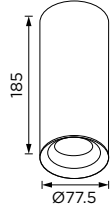

WL221018

Technical Details

Operating Temp	-20°C-+45°C
Life Time	50,000hrs
Power Factor	>0.9
Power Cable	3x0.75mm ² / L=0.5m
IP Rate	IP20
IK Protection	NA
Tilt/Rotate	NA

Order Code Example: **WL111000.02.10.30**