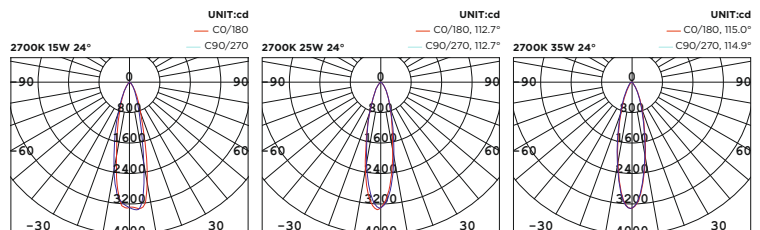

THAMES

Thames Series
Ø100/ Ø120/ Ø170

Fixed Luminaire- Surface

Technical Details

Operating Temp	-20°C-+45°C
Life Time	50,000hrs
Power Factor	>0.9
Power Cable	3x0.75mm²/ L=0.5m
IP Rate	IP54
IK Protection	NA
Tilt/Rotate	NA

Order Code Example: **WL111000.02.10.30**

Product Code.Color Finish.Beam Angle.CCT

Fixed Luminaire	Product Code	Light Source	Input	Efficacy Im/W	Finish	Beam Angle	Color Temp	Driver Options
Ø100 - 15W	WL221022	COB LED	220-240VAC	111-116lm	WH (02)	24° (24)	2700K (27)	On/ Off
Ø120 - 25W	WL221023				BK (04)	36° (36)	3000K (30)	0-10V
Ø170 - 35W	WL221024					60° (60)	4000K (40) 5000K (50)	Triac Dali

WL221022-1750lm/ WL221023-2800lm/ WL221024-3900lm