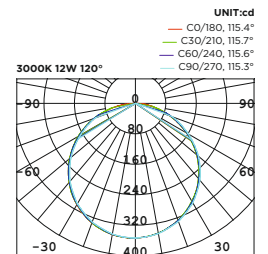

WL221061, WL221065-1260lm/ WL221062, WL221066-1910lm
WL221063, WL221067-2575lm/ WL221064, WL221068-3090lm