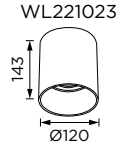

Fixed Luminaire- Surface 

Technical Details

Operating Temp	-20°C-+45°C
Life Time	50,000hrs
Power Factor	>0.9
Power Cable	3x0.75mm ² / L=0.5m
IP Rate	IP54
IK Protection	NA
Tilt/Rotate	NA

Order Code Example: **WL111000.02.10.30**