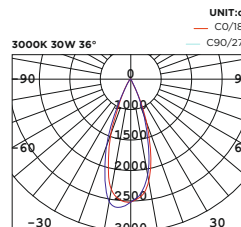

Technical Details

Operating Temp	-20°C-+45°C
Life Time	50,000hrs
Power Factor	>0.9
Power Cable	3x0.75mm²/ L=0.5m
IP Rate	IP20
IK Protection	NA
Tilt/Rotate	NA

Order Code Example: **WL111000.02.10.30**

Product Code.Color Finish.Beam Angle.CCT

Fixed Luminaire	Product Code	Light Source	Input	Efficacy Im/W	Finish	Beam Angle	Color Temp	Driver Options	
Ø65 - 10W	WL221037	COB LED	220-240VAC	86-112lm	WH (02)	24° (24)	2700K (27)	On/ Off	
	BK (04)				30° (30)	3000K (30)	0-10V		
Ø85 - 20W	WL221039					36° (36)	4000K (40)	Triac	
	WL221040					45° (45)	5000K (50)	Dali	
Ø100 - 30W	WL221041					60° (60)			
	WL221042