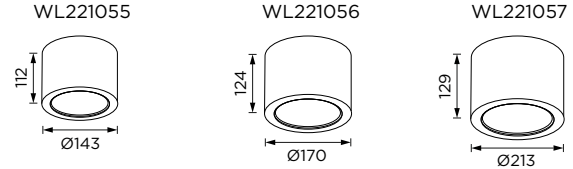

GRACE

Grace Series
Ø143/ Ø170/ Ø213

Fixed Luminaire- Surface ○