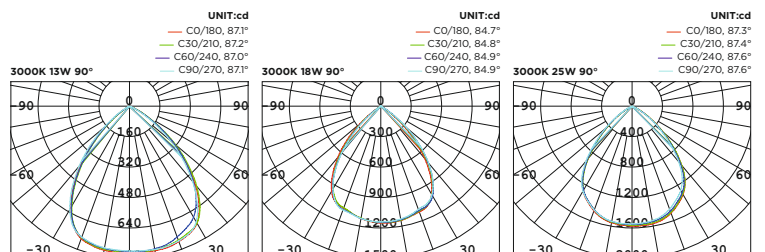

Technical Details

Operating Temp	-20°C-+45°C
Life Time	50,000hrs
Power Factor	>0.9
Power Cable	3x0.75mm²/ L=0.5m
IP Rate	IP54
IK Protection	NA
Tilt/Rotate	NA

Order Code Example: **WL111000.02.10.30**

Product Code.Color Finish.Beam Angle.CCT

Fixed Luminaire	Product Code	Light Source	Input	Efficacy Im/W	Finish	Beam Angle	Color Temp	Driver Options
Ø143 - 13W	○ WL221058	COB LED	220-240VAC	105-117lm	WH (02)	60° (60)	2700K (27)	On/ Off
Ø170 - 18W	WL221059				BK (04)	90° (90)	3000K (30)	0-10V
Ø213 - 25W	WL221060						4000K (40)	Triac
							5000K (50)	Dali