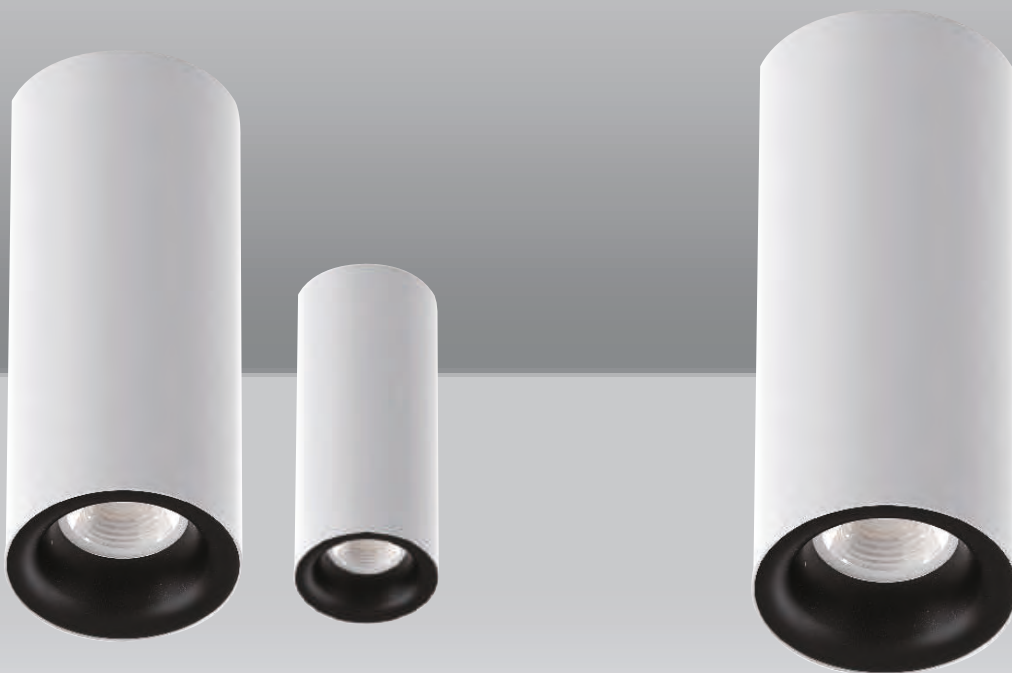

Housing

Versatile design cylinder surface mount design gives small aperture conveys a distinctive architectural or high-tech appearance.

Luminaire made of die cast aluminum body in closed chamber for dust free.