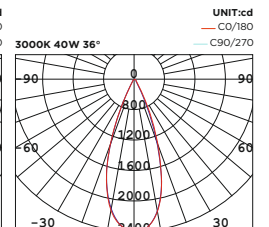

Technical Details

Operating Temp	-20°C-+45°C
Life Time	50,000hrs
Power Factor	>0.9
Power Cable	3x0.75mm²/ L=0.5m
IP Rate	IP20
IK Protection	NA
Tilt/Rotate	NA

Order Code Example: **WL111000.02.10.30**

Product Code.Color Finish.Beam Angle.CCT

Fixed Luminaire	Product Code	Light Source	Input	Efficacy Im/W	Finish	Beam Angle	Color Temp	Driver Options	
Ø65 - 10W	WL221037	COB LED	220-240VAC	86-112lm	WH (02)	24° (24)	2700K (27)	On/ Off	
	BK (04)				30° (30)	3000K (30)	0-10V		
Ø85 - 20W	WL221039					36° (36)	4000K (40)	Triac	
	WL221040					45° (45)	5000K (50)	Dali	
Ø100 - 30W	WL221041					60° (60)			
	WL221042