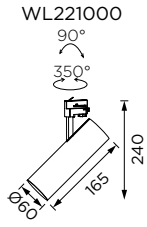

Technical Details

Operating Temp	-20°C-+45°C
Life Time	50,000hrs
Power Factor	>0.9
Power Cable	3x0.75mm ² / L=0.5m
IP Rate	IP20
IK Protection	NA
Tilt/Rotate	90°/355°

Order Code Example: **WL111000.02.10.30**