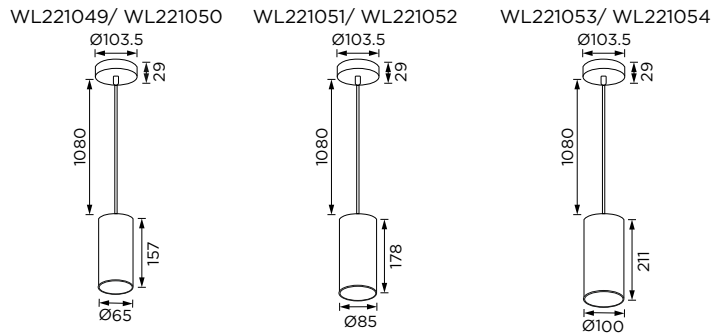

WL221037-1100lm/ WL221038-1300lm
 WL221039-2250lm/ WL221040-2700lm
 WL221041-3050lm/ WL221042-4200lm

OLEVE

Oleve Series
 Ø65/ Ø85/ Ø100

Fixed Luminaire- Pendant ○

Technical Details

Operating Temp	-20°C-+45°C
Life Time	50,000hrs
Power Factor	>0.9
Power Cable	3x0.75mm ² / L=0.5m
IP Rate	IP20
IK Protection	NA
Tilt/Rotate	NA