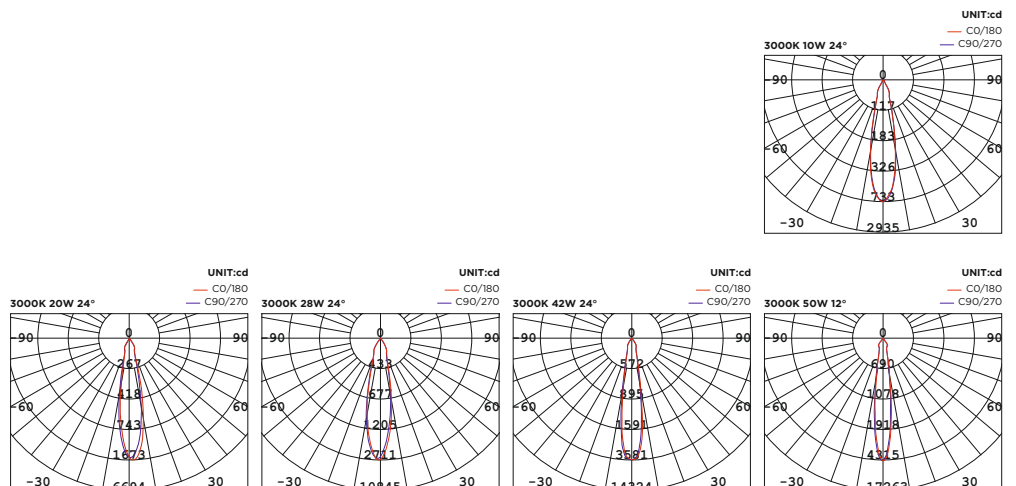

Technical Details

Operating Temp	-20°C-+45°C
Life Time	50,000hrs
Power Factor	>0.9
Power Cable	3x0.75mm²/ L=0.5m
IP Rate	IP20
IK Protection	NA
Tilt/Rotate	90°/355°

Order Code Example: **WL111000.02.10.30**

Product Code.Color Finish.Beam Angle.CCT

Tiltable Luminaire	Product Code	Light Source	Input	Efficacy Im/W	Finish	Beam Angle	Color Temp	Driver Options
Ø60 - 10W	○ WL221000	Citizen	100-240VAC	90lm	WH (02)	12° (12)	2700K (27)	On/ Off
Ø70 - 15W	WL221001				BK (04)	24° (24)	3000K (30)	0-10V
- 20W	WL221002				GR (06)	36° (36)	4000K (40)	Triac
Ø85 - 28W	WL221003					45° (45)	5000K (50)	Dali
Ø100 - 42W	WL221004					60° (60)		
- 50W	WL221005							

WL221000-900lm/ WL221001-1350lm
WL221002-1800lm/ WL221003-2520lm
WL221004-3780lm/ WL221005-4500lm