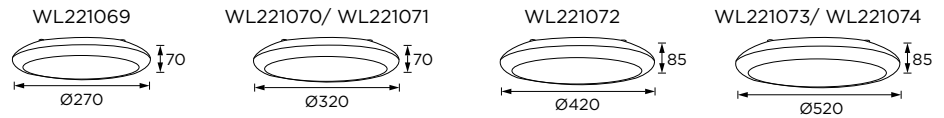

PUNTO

Punto Series
 Ø270/ Ø320/ Ø420/ Ø520

Fixed Luminaire- Surface

Technical Details

Operating Temp	-20°C-+50°C
Life Time	50,000hrs
Power Factor	>0.9
Power Cable	3x0.75mm ² / L=0.5m
IP Rate	IP65
IK Protection	IK10
Tilt/Rotate	NA