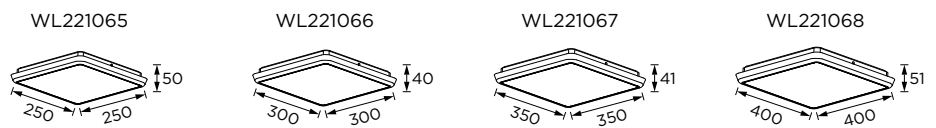

Crescent Series
 250x250/ 300x300/ 350x350/ 400x400
 Fixed Luminaire- Surface □

Technical Details

Operating Temp	-20°C-+45°C
Life Time	50,000hrs
Power Factor	>0.9
Power Cable	3x0.75mm ² / L=0.5m
IP Rate	IP54
IK Protection	IK05
Tilt/Rotate	NA