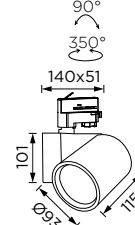

CLARNIA

Clarnia Series
Ø83/ Ø93/ Ø106

Tilttable Luminaire- Track

WL221008

Technical Details

Operating Temp	-20°C-+45°C
Life Time	50,000hrs
Power Factor	>0.9
Power Cable	3x0.75mm²/ L=0.5m
IP Rate	IP20
IK Protection	NA
Tilt/Rotate	90°/355°

Order Code Example: **WL111000.02.10.30**

Product Code.Color Finish.Beam Angle.CCT

Tilttable Luminaire	Product Code	Light Source	Input	Efficacy Im/W	Finish	Beam Angle	Color Temp	Driver Options
Ø83 - 15W	WL221006	Citizen	100-240VAC	86-90lm	WH (02)	15° (15)	2700K (27)	On/ Off
- 20W	WL221007				BK (04)	24° (24)	3000K (30)	0-10V
Ø93 - 28W	WL221008				GR (06)	30° (30)	4000K (40)	Triac
Ø106 - 38W	WL221009					45° (45)	5000K (50)	Dali
						60° (60)		

WL221006-1350lm/ WL221007-1800lm
WL221008-2500lm/ WL221009-3300lm