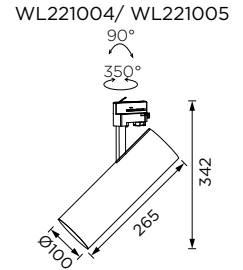

Technical Details

Operating Temp	-20°C-+45°C
Life Time	50,000hrs
Power Factor	>0.9
Power Cable	3x0.75mm ² / L=0.5m
IP Rate	IP20
IK Protection	NA
Tilt/Rotate	90°/355°

Order Code Example: **WL111000.02.10.30**