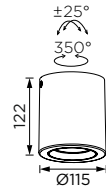

WL221030

Technical Details

Operating Temp	-20°C-+45°C
Life Time	50,000hrs
Power Factor	>0.9
Power Cable	3x0.75mm²/ L=0.5m
IP Rate	IP20
IK Protection	NA
Tilt/Rotate	25°/ 350°

Order Code Example: **WL111000.02.10.30**

Product Code.Color.Finish.Beam Angle.CCT

Tilttable Luminaire	Product Code	Light Source	Input	Efficacy Im/W	Finish	Beam Angle	Color Temp	Driver Options
90x90 - 6W	☐ WL221025	Citizen	100-240VAC	103-117lm	WH (02)	24° (24)	2700K (27)	On/ Off
- 10W	WL221026				BK (04)	36° (36)	3000K (30)	0-10V
115x115 - 20W	WL221027					60° (60)	4000K (40)	Triac
							5000K (50)	Dali

Ø90 - 6W	☐ WL221028
- 10W	WL221029
Ø115 - 20W	WL221030