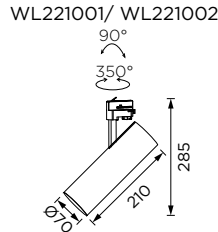

Technical Details

Operating Temp	-20°C-+45°C
Life Time	50,000hrs
Power Factor	>0.9
Power Cable	3x0.75mm ² / L=0.5m
IP Rate	IP20
IK Protection	NA
Tilt/Rotate	90°/355°

Order Code Example: **WL111000.02.10.30**