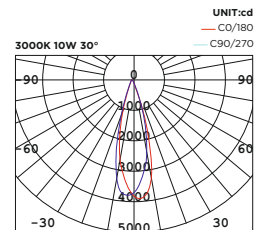

Technical Details

Operating Temp	-20°C-+45°C
Life Time	50,000hrs
Power Factor	>0.9
Power Cable	3x0.75mm²/ L=0.5m
IP Rate	IP20
IK Protection	NA
Tilt/Rotate	90°/350°

Order Code Example: **WL111000.02.10.30**

Product Code.Color Finish.Beam Angle.CCT

Tilttable Luminaire	Product Code	Light Source	Input	Efficacy Im/W	Finish	Beam Angle	Color Temp	Driver Options		
Ø65 - 10W	○ WL221043	COB LED	220-240VAC	86-112lm	WH (02)	24° (24)	2700K (27)	On/ Off		
	- 15W					WL221044	BK (04)	30° (30)	3000K (30)	0-10V
Ø85 - 20W	WL221045	COB LED	220-240VAC	86-112lm	WH (02)	36° (36)	4000K (40)	Triac		
	- 25W					WL221046	45° (45)	5000K (50)	Dali	
Ø100 - 30W	WL221047	COB LED	220-240VAC	86-112lm	WH (02)	60° (60)				
	- 40W					WL221048