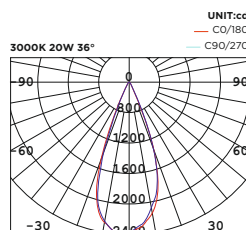

Technical Details

Operating Temp	-20°C-+45°C
Life Time	50,000hrs
Power Factor	>0.9
Power Cable	3x0.75mm²/ L=0.5m
IP Rate	IP20
IK Protection	NA
Tilt/Rotate	90°/350°

Order Code Example: **WL111000.02.10.30**

Product Code.Color Finish.Beam Angle.CCT

Tilttable Luminaire	Product Code	Light Source	Input	Efficacy Im/W	Finish	Beam Angle	Color Temp	Driver Options		
Ø65 - 10W	○ WL221043	COB LED	220-240VAC	86-112lm	WH (02)	24° (24)	2700K (27)	On/ Off		
	- 15W					WL221044	BK (04)	30° (30)	3000K (30)	0-10V
Ø85 - 20W	WL221045	COB LED	220-240VAC	86-112lm	WH (02)	36° (36)	4000K (40)	Triac		
	- 25W					WL221046	45° (45)	5000K (50)	Dali	
Ø100 - 30W	WL221047	COB LED	220-240VAC	86-112lm	WH (02)	60° (60)				
	- 40W					WL221048