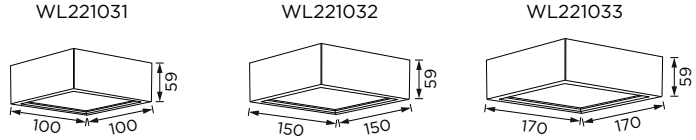

Dimmable option: 0-10V, Triac, Dali

Available other options upon request.

OLIVER

Oliver Series
100x100/ 150x150/ 170x170
Fixed Luminaire- Surface

Oliver Series
Ø100/ Ø150/ Ø170
Fixed Luminaire- Surface

Technical Details