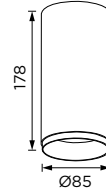

Fixed Luminaire- Surface

WL221037/ WL221038

WL221039/ WL221040

WL221041/ WL221042

Technical Details

Operating Temp	-20°C-+45°C
Life Time	50,000hrs
Power Factor	>0.9
Power Cable	3x0.75mm ² / L=0.5m
IP Rate	IP20
IK Protection	NA
Tilt/Rotate	NA