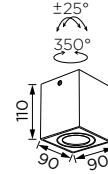

Dimmable option: 0-10V, Triac, Dali

Available other options upon request.

MONTUR

Montur Series
90x90/ 115x115

Tilttable Luminaire- SURface

WL221025/ WL221026

WL221027

Montur Series
Ø90/ Ø115