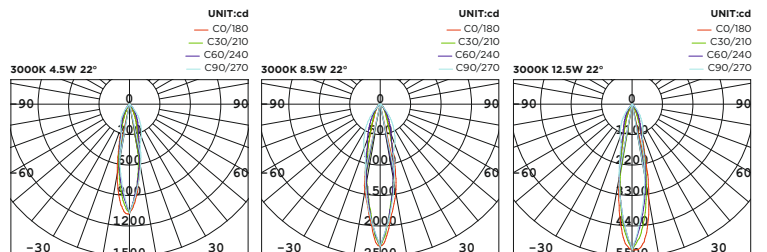

ELLIE

Ellie Series

Ø42.5/ Ø52.5/ Ø77.5

Fixed Luminaire- Surface

Technical Details

Operating Temp	-20°C-+45°C
Life Time	50,000hrs
Power Factor	>0.9
Power Cable	3x0.75mm²/ L=0.5m
IP Rate	IP20
IK Protection	NA
Tilt/Rotate	NA

Order Code Example: **WL111000.02.10.30**

Product Code.Color Finish.Beam Angle.CCT

Fixed Luminaire	Product Code	Light Source	Input	Efficacy Im/W	Finish	Beam Angle	Color Temp	Driver Options
Ø42.5 - 4.5W	WL221016	Cree	220-240VAC	77-99lm	WH (02)	22° (22)	2700K (27)	On/ Off
Ø52.5 - 8.5W	WL221017				BK (04)	40° (40)	3000K (30)	0-10V
Ø77.5 - 12.5W	WL221018				GR (06)		4000K (40)	Triac
							5000K (50)	Dali

WL221016-349lm/ WL221017-754lm/ WL221018-1243lm