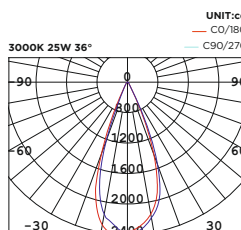

Technical Details

Operating Temp	-20°C-+45°C
Life Time	50,000hrs
Power Factor	>0.9
Power Cable	3x0.75mm²/ L=0.5m
IP Rate	IP20
IK Protection	NA
Tilt/Rotate	NA

Order Code Example: **WL111000.02.10.30**

Product Code.Color Finish.Beam Angle.CCT

Tilttable Luminaire	Product Code	Light Source	Input	Efficacy Im/W	Finish	Beam Angle	Color Temp	Driver Options			
Ø65 - 10W	○ WL221049	COB LED	220-240VAC	86-112lm	WH (02)	24° (24)	2700K (27)	On/ Off			
	BK (04)				30° (30)	3000K (30)	0-10V				
Ø85 - 20W	WL221051					36° (36)	4000K (40)	Triac			
	WL221052					45° (45)	5000K (50)	Dali			
Ø100 - 30W	WL221053					60° (60)					
	WL221054