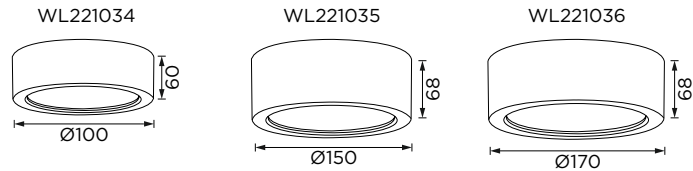

Dimmable option: 0-10V, Triac, Dali

Available other options upon request.

OLIVER

Oliver Series
100x100/ 150x150/ 170x170
Fixed Luminaire- Surface

Oliver Series
Ø100/ Ø150/ Ø170
Fixed Luminaire- Surface

Technical Details