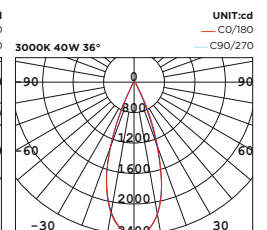

Technical Details

Operating Temp	-20°C-+45°C
Life Time	50,000hrs
Power Factor	>0.9
Power Cable	3x0.75mm²/ L=0.5m
IP Rate	IP20
IK Protection	NA
Tilt/Rotate	NA

Order Code Example: **WL111000.02.10.30**

Product Code.Color Finish.Beam Angle.CCT

Tilttable Luminaire	Product Code	Light Source	Input	Efficacy Im/W	Finish	Beam Angle	Color Temp	Driver Options			
Ø65 - 10W	○ WL221049	COB LED	220-240VAC	86-112lm	WH (02)	24° (24)	2700K (27)	On/ Off			
	BK (04)				30° (30)	3000K (30)	0-10V				
Ø85 - 20W	WL221051					36° (36)	4000K (40)	Triac			
	WL221052					45° (45)	5000K (50)	Dali			
Ø100 - 30W	WL221053					60° (60)					
	WL221054