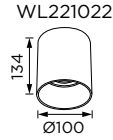

Fixed Luminaire- Surface 

Technical Details

Operating Temp	-20°C-+45°C
Life Time	50,000hrs
Power Factor	>0.9
Power Cable	3x0.75mm ² / L=0.5m
IP Rate	IP54
IK Protection	NA
Tilt/Rotate	NA

Order Code Example: **WL111000.02.10.30**