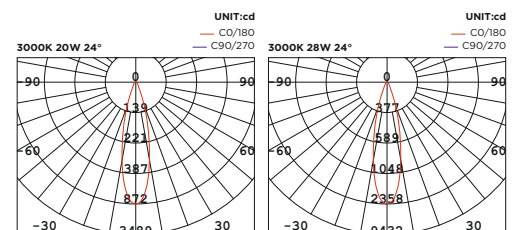

GRAIND

Graind Series

Ø100

Tilttable Luminaire- Track ○

WL221019/ WL221020

Technical Details

Operating Temp	-20°C-+45°C
Life Time	50,000hrs
Power Factor	>0.9
Power Cable	3x0.75mm²/ L=0.5m
IP Rate	IP20
IK Protection	NA
Tilt/Rotate	90°/355°

Order Code Example: **WL111000.02.10.30**

Product Code.Color Finish.Beam Angle.CCT

Tilttable Luminaire	Product Code	Light Source	Input	Efficacy Im/W	Finish	Beam Angle	Color Temp	Driver Options
Ø100 - 20W - 28W	○ WL221019 WL221020	Cree	220-240VAC	90lm	WH (02)	15° (15)	2700K (27)	On/ Off
					BK (04)	24° (24)	3000K (30)	0-10V
					GR (06)	36° (36)	4000K (40)	Triac
							5000K (50)	Dali

WL221019-1800lm/ WL221020-2520lm