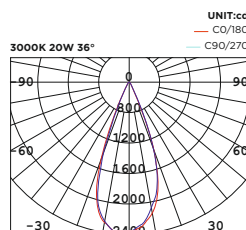

Technical Details

Operating Temp	-20°C-+45°C
Life Time	50,000hrs
Power Factor	>0.9
Power Cable	3x0.75mm²/ L=0.5m
IP Rate	IP20
IK Protection	NA
Tilt/Rotate	NA

Order Code Example: **WL111000.02.10.30**

Product Code.Color Finish.Beam Angle.CCT

Tilttable Luminaire	Product Code	Light Source	Input	Efficacy Im/W	Finish	Beam Angle	Color Temp	Driver Options			
Ø65 - 10W	○ WL221049	COB LED	220-240VAC	86-112lm	WH (02)	24° (24)	2700K (27)	On/ Off			
	BK (04)				30° (30)	3000K (30)	0-10V				
Ø85 - 20W	WL221051					36° (36)	4000K (40)	Triac			
	WL221052					45° (45)	5000K (50)	Dali			
Ø100 - 30W	WL221053					60° (60)					
	WL221054