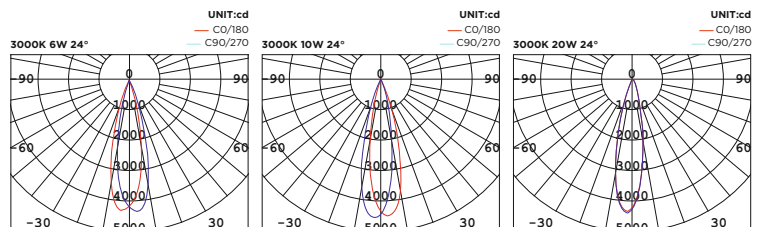

MONTUR

Montur Series
90x90/ 115x115

Tilttable Luminaire- SURface ☐

WL221025/ WL221026

WL221027

Montur Series
Ø90/ Ø115

Tilttable Luminaire- Surface ☐

WL221028/ WL221029

WL221030

Technical Details

Operating Temp	-20°C-+45°C
Life Time	50,000hrs
Power Factor	>0.9
Power Cable	3x0.75mm²/ L=0.5m
IP Rate	IP20
IK Protection	NA
Tilt/Rotate	25°/ 350°

Order Code Example: **WL111000.02.10.30**

Product Code.Color.Finish.Beam Angle.CCT

Tilttable Luminaire	Product Code	Light Source	Input	Efficacy Im/W	Finish	Beam Angle	Color Temp	Driver Options
90x90 - 6W	☐ WL221025	Citizen	100-240VAC	103-117lm	WH (02)	24° (24)	2700K (27)	On/ Off
- 10W	WL221026				BK (04)	36° (36)	3000K (30)	0-10V
115x115 - 20W	WL221027					60° (60)	4000K (40)	Triac
							5000K (50)	Dali

Ø90 - 6W	☐ WL221028
- 10W	WL221029
Ø115 - 20W	WL221030

WL221025, WL221028-630lm
WL221026, WL221029-1030lm
WL221027, WL221030-2350lm