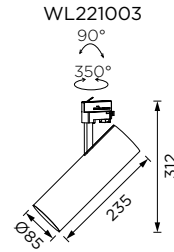

Technical Details

Operating Temp	-20°C-+45°C
Life Time	50,000hrs
Power Factor	>0.9
Power Cable	3x0.75mm ² / L=0.5m
IP Rate	IP20
IK Protection	NA
Tilt/Rotate	90°/355°

Order Code Example: **WL111000.02.10.30**