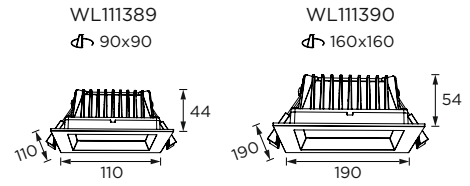

SHEEN

Sheen Series
110x110/ 190x190

Fixed Luminaire- Trim ☐