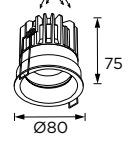

Technical Details

Operating Temp	-20°C-+45°C
Life Time	50,000hrs
Power Factor	>0.9
Power Cable	3x0.75mm²/ L=0.5m
IP Rate	IP44
IK Protection	NA
Tilt/Rotate	±25°/NA

Order Code Example: **WL111000.02.10.30**

Product Code.Color Finish.Beam Angle.CCT

Tilttable Luminaire	Product Code	Light Source	Input	Efficacy Im/W	Finish	Beam Angle	Color Temp	Driver Options
Ø80 - 7W	○ WL111259	Cree	220-240VAC	100lm	WH (02)	16° (16)	2700K (27)	On/ Off
					BK (04)	25° (25)	3000K (30)	0-10V
						36° (36)	4000K (40)	Triac
							5000K (50)	Dali