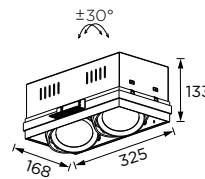

## Coffer Series

168x168/ 168x325/ 168x482

Tilttable Luminaire- Trimless   
Reflector Large

WL111006T  
∅ 164x164

WL111007T  
∅ 321x164

WL111008T  
∅ 478x164