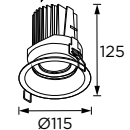

Technical Details

Operating Temp	-20°C-+45°C
Life Time	50,000hrs
Power Factor	>0.9
Power Cable	2x0.75mm²/ L=0.5m
IP Rate	IP20
IK Protection	NA
Tilt/Rotate	30°/NA

Order Code Example: **WL111000.02.10.30**

Product Code.Color Finish.Beam Angle.CCT

Tilttable Luminaire	Product Code	Light Source	Input	Efficacy lm/W	Finish	Beam Angle	Color Temp	Driver Options
Ø88 - 7W	○ WL111030	COB LED	220-240VAC	38-81lm	WH (02) BK (04)	16° (16)	2700K (27)	On/ Off
						26° (26)	3000K (30)	0-10V
							4000K (40)	Triac
							5000K (50)	Dali
	WL111059					18° (18) 34° (34)		
Ø88 - 13W	○ WL111060			24-52lm		16° (16)		
						28° (28)		
	WL111061					18° (18) 34° (34)		
Ø115 - 19W	○ WL111062			38-95lm		18° (18)		
						28° (28)		
	WL111063					24° (24) 40° (40)		

WL111030-267-287lm/ WL111059-526-567lm
WL111060-319lm/ WL111061-682lm
WL111062-733-872lm/ WL111063-1609-1823lm