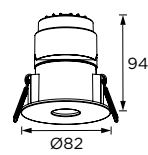

WL111295

∅75