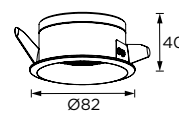

# LAURA

Laura Series  
 Ø60/ Ø82/ Ø102

Fixed Luminaire- Trim ○

WL111110  
 ⌀ 55

WL1111291  
 ⌀ 75

WL111375  
 ⌀ 95