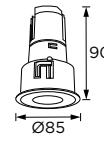

WL1111240/ WL1111241

∅75
360°