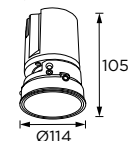

AKIRA

Akira Series

Ø114

Fixed Luminaire- Trimless ○

∅ 80

Akira Series

Ø114

Tilttable Luminaire- Trimless ○

∅ 80

Technical Details

Operating Temp	-20°C-+45°C
Life Time	50,000hrs
Power Factor	>0.45
Power Cable	2x0.75mm²/ L=0.5m
IP Rate	IP20
IK Protection	NA
Tilt/Rotate	30°/355°

Order Code Example: **WL111000.02.10.30**

Product Code.Color Finish.Beam Angle.CCT

Fixed Luminaire	Product Code	Light Source	Input	Efficacy Im/W	Finish	Beam Angle	Color Temp	Driver Options
Ø114 - 8W	○ WL111131	Luminus	220-240VAC	40-45lm	WH (02)	15° (15)	2700K (27)	On/ Off
- 12W	WL111132				BK (04)	24° (24) 36° (36)	3000K (30) 4000K (40) 5000K (50)	0-10V Triac Dali

Tilttable Luminaire

Ø114 - 8W	○ WL111129	45-48lm
- 12W	WL111130	

WL111129-366lm/ WL111130-576lm
WL111131-320lm/ WL111132-540lm