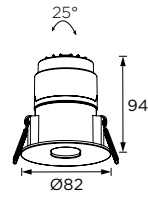

## Owen Series

Ø82

Tilttable Luminaire- Trim ○

WL111293

∅75

WL111294

∅75