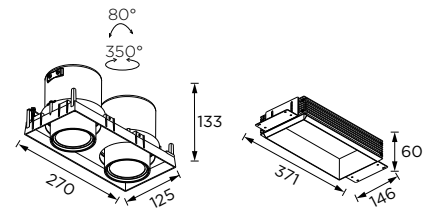

## Hoop Series

125x125/ 125x270

Tiltable Luminaire- Trimless

WL111087T/ WL111089T

∅ 147x147

WL111088T/ WL111090T

∅ 147x292