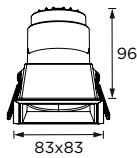

WL111345
75x75