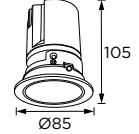

AKIRA

Akira Series

Ø65/ Ø85

Fixed Luminaire- Trim ○

Akira Series

Ø65/ Ø85

Tilttable Luminaire- Trim ○

Technical Details

Operating Temp	-20°C-+45°C
Life Time	50,000hrs
Power Factor	>0.45
Power Cable	2x0.75mm²/ L=0.5m
IP Rate	IP20
IK Protection	NA
Tilt/Rotate	30°/355°

Order Code Example: **WL111000.02.10.30**

Product Code.Color Finish.Beam Angle.CCT

Fixed Luminaire	Product Code	Light Source	Input	Efficacy Im/W	Finish	Beam Angle	Color Temp	Driver Options
Ø65 - 6W	○ WL11117	Luminus	220-240VAC	40-50lm	WH (02)	15° (15)	2700K (27)	On/ Off
Ø85 - 8W	WL11120				BK (04)	24° (24)	3000K (30)	0-10V
- 12W	WL11121					36° (36)	4000K (40)	Triac
							5000K (50)	Dali

Tilttable Luminaire

Ø65 - 6W	○ WL11116
Ø85 - 8W	WL11118
- 12W	WL11119

45-50lm

WL11117-300lm/ WL11120-320lm/ WL11121-540lm
WL11116-300lm/ WL11118-366lm/ WL11119-576lm