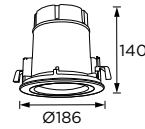

Mason Series

Ø186/ Ø220

Fixed Luminaire- Trim ○

WL111095
Ø170