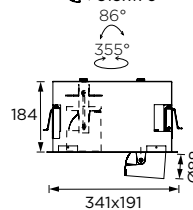

## Harley Series

191x191/ 191x341/ 191x492

Tilttable Luminaire- Trim  Large

WL111036  
Ø170x163

WL111037  
Ø313x170

WL111038  
Ø463x170