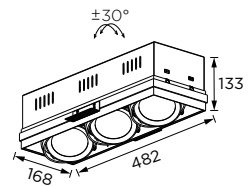

## Coffer Series

168x168/ 168x325/ 168x482

Tilttable Luminaire- Trimless   
Reflector Large

WL111006T  
∅ 164x164

WL111007T  
∅ 321x164

WL111008T  
∅ 478x164