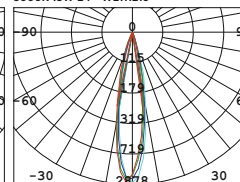

3000K 15W 24° WL111216