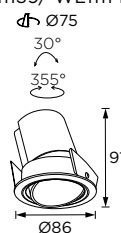

WL111141/ WL111142