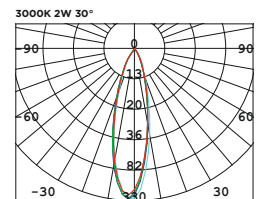

Fixed Luminaire

Ø50-3W	○ WL111223	Luminous	60-65lm/W	15° (15)
-5W	WL111225			30° (30)
-8W	WL111227			36° (36)