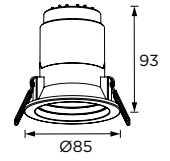

## Dylan Series

Ø85

Fixed Luminaire- Trim

WL111357  
∅ 75

WL111358  
∅ 75