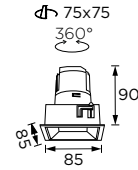

WL111246/ WL111247