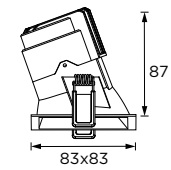

DAVINA

Davina Series

Ø83

Fixed Luminaire- Trim ☐
 Wall Washer

Davina Series

83x83

Fixed Luminaire- Trim ☐
 Wall Washer

Technical Details

Operating Temp	-20°C-+45°C
Life Time	50,000hrs
Power Factor	>0.9
Power Cable	3x0.75mm²/ L=0.5m
IP Rate	IP44
IK Protection	NA
Tilt/Rotate	NA

Order Code Example: **WL111000.02.10.30**

Product Code.Color Finish.Beam Angle.CCT

Tiltable Luminaire	Product Code	Light Source	Input	Efficacy Im/W	Finish	Beam Angle	Color Temp	Driver Options
Ø83 - 7W - 12W	☐ WL111371 WL111372	Cree	220-240VAC	75-77lm	WH (02) BK (04)	15° (15)	2700K (27)	On/ Off
						24° (24)	3000K (30)	0-10V
						36° (36)	4000K (40) 5000K (50)	Triac Dali

83x83 - 7W - 12W	☐ WL111373 WL111374