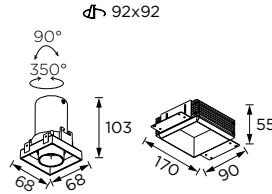

# HOOP

Hoop Series  
83x83/ 83x151

Tilttable Luminaire- Trim

WL111081/ WL111083

WL111082/ WL111084

Hoop Series  
68x68/ 68x136

Tilttable Luminaire- Trimless

WL111081T/ WL111083T