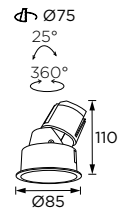

## Lydia Series

Ø85

Tilttable Luminaire- Trim ○

WL111234/ WL111235

WL111236