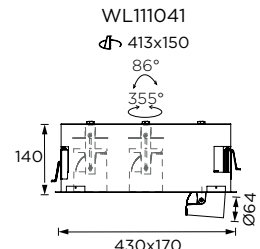

Technical Details

Operating Temp	-20°C-+45°C
Life Time	50,000hrs
Power Factor	>0.9
Power Cable	2x0.75mm²/ L=0.5m
IP Rate	IP20
IK Protection	NA
Tilt/Rotate	75°-86°/355°

Order Code Example: **WL111000.02.10.30**

Product Code.Color Finish.Beam Angle.CCT

Tilttable Luminaire	Product Code	Light Source	Input	Efficacy Im/W	Finish	Beam Angle	Color Temp	Driver Options	
Ø168 - 26W	☐ WL111034	Citizen	100-240VAC	98-102lm	WH (02)	18° (18)	2700K (27)	On/ Off	
						BK (04)	26° (26)	3000K (30)	0-10V
							38° (38)	4000K (40)	Triac
							55° (55)	5000K (50)	Dali

191x191 - 26W	☐ WL111036
191x341 - 52W	WL111037
191x492 - 78W	WL111038

Ø128 - 13W ☐ WL111035

13° (13)
26° (26)
38° (38)

170x170 - 13W	☐ WL111039
170x300 - 26W	WL111040
170x430 - 39W	WL111041