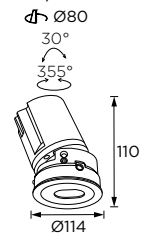

### Technical Details

Operating Temp	-20°C-+45°C
Life Time	50,000hrs
Power Factor	>0.45
Power Cable	2x0.75mm <sup>2</sup> / L=0.5m
IP Rate	IP20
IK Protection	NA
Tilt/Rotate	30°/355°

Order Code Example: **WL111000.02.10.30**