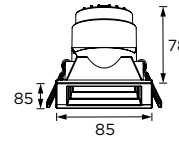

WL111359
∅ 75x75