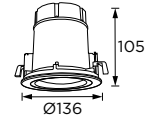

MASON

Mason Series

Ø136

Fixed Luminaire- Trim ○

Mason Series

Ø186/ Ø220

Fixed Luminaire- Trim ○

Technical Details

Operating Temp	-20°C-+50°C
Life Time	50,000hrs
Power Factor	>0.9
Power Cable	3x0.75mm²/ L=0.5m
IP Rate	IP67
IK Protection	IK08
Tilt/Rotate	NA

Order Code Example: **WL111000.02.10.30**

Product Code.Color Finish.Beam Angle.CCT

Fixed Luminaire	Product Code	Light Source	Input	Efficacy Im/W	Finish	Beam Angle	Color Temp	Driver Options
Ø136 - 6W	○ WL111238	Cree	100-240VAC	83-133lm	WH (02)	25° (25)	2700K (27)	On/ Off
- 11W	WL111094				BK (04)	45° (45)	3000K (30)	0-10V
Ø186 - 20W	WL111095					60° (60)	4000K (40)	Triac
Ø220 - 36W	WL111096						5000K (50)	Dali