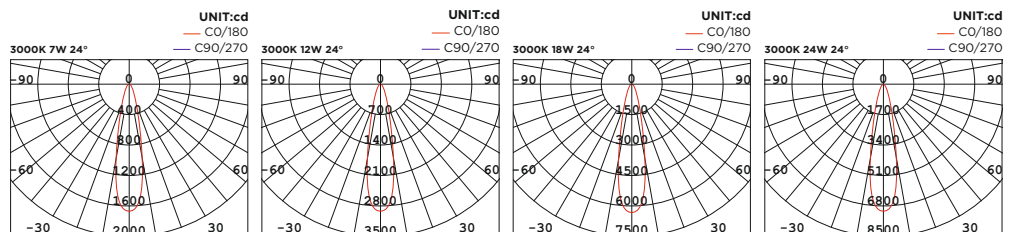

Technical Details

Operating Temp	-20°C+45°C
Life Time	50,000hrs
Power Factor	>0.9
Power Cable	3x0.75mm²/ L=0.5m
IP Rate	IP20
IK Protection	NA
Tilt/Rotate	30°/350°

Order Code Example: **WL111000.02.10.30**

Product Code.Color Finish.Beam Angle.CCT

Tilttable Luminaire	Product Code	Light Source	Input	Efficacy Im/W	Finish	Beam Angle	Color Temp	Driver Options
Ø65 - 3W	☐ WL111325	Cree	220-240VAC	80lm	WH (02)	12° (12)	2700K (27)	On/ Off
- 7W	WL111327					24° (24)	3000K (30)	0-10V
Ø86 - 12W	WL111329					36° (36)	4000K (40)	Triac
Ø106 - 18W	WL111331					50° (50)	5000K (50)	Dali
- 24W	WL111333							
- 30W	WL111335							
Ø85 - 3W	☐ WL111325T							
- 7W	WL111327T							
Ø105 - 12W	WL111329T							
Ø125 - 18W	WL111331T							
- 24W	WL111333T							
- 30W	WL111335T							

WL111325-240lm/ WL111327-560lm
WL111329-960lm/ WL111331-1440lm
WL111333-1920lm/ WL111335-2400lm