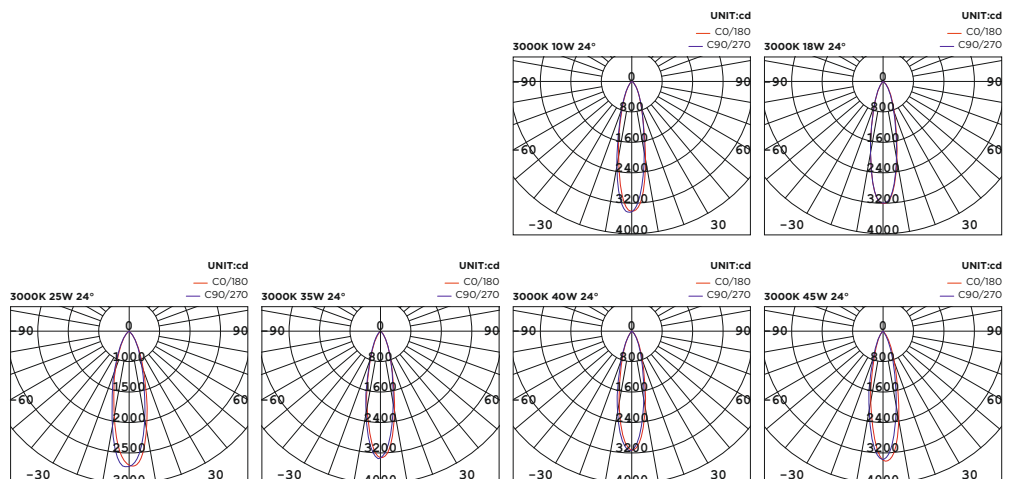

Technical Details

Operating Temp	-20°C~+45°C
Life Time	50,000hrs
Power Factor	>0.9
Power Cable	3x0.75mm²/ L=0.5m
IP Rate	IP54
IK Protection	NA
Tilt/Rotate	NA

Order Code Example: **WL111000.02.10.30**

Product Code.Color Finish.Beam Angle.CCT

Fixed Luminaire	Product Code	Light Source	Input	Efficacy Im/W	Finish	Beam Angle	Color Temp	Driver Options
Ø110 - 10W	○ WL111064	Citizen	220-240VAC	104-125lm	WH (02)	24° (24)	2700K (27)	On/ Off
Ø145 - 18W	WL111065				BK (04)	36° (36)	3000K (30)	0-10V
Ø172 - 25W	WL111066					60° (60)	4000K (40)	Triac
Ø228 - 35W	WL111067						5000K (50)	Dali
- 40W	WL111171							
- 45W	WL111068							
190x190 - 18W	□ WL111070			97lm		60° (60)		
- 25W	WL111071							
- 32W	WL111126							

WL111064-1120lm/ WL111065-2250lm
WL111066-2850lm/ WL111067-4000lm
WL111171-4200lm/ WL111068-4700lm
WL111070-1760lm/ WL111071-2420lm
WL111126-3070lm