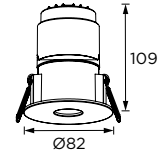

WL111296

∅75