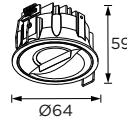

# EVELYN

Evelyn Series  
 Ø64/ Ø91/ Ø125

Fixed Luminaire- Trim   
 Wall Washer

WL111091  
 Ø57

WL111092  
 Ø83

WL111093  
 Ø114