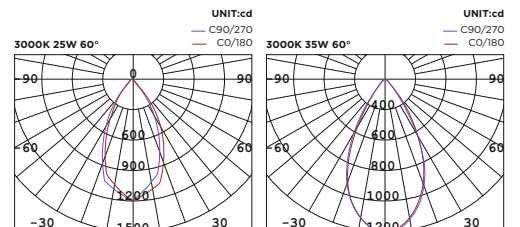

BEEZ

Beez Series

Ø180

Tilttable Luminaire- Trim ○

∅165

40°

350°

Technical Details

Operating Temp	-20°C-+45°C
Life Time	50,000hrs
Power Factor	>0.9
Power Cable	2x0.75mm²/ L=0.5m
IP Rate	IP40
IK Protection	NA
Tilt/Rotate	40°/350°

Order Code Example: **WL111000.02.10.30**

Product Code.Color Finish.Beam Angle.CCT

Tilttable Luminaire	Product Code	Light Source	Input	Efficacy Im/W	Finish	Beam Angle	Color Temp	Driver Options
Ø180 - 25W - 35W	○ WL111022	SMD LED	220-240VAC	106-112lm	WH (02) BK (04)	60° (60)	2700K (27)	On/ Off
							3000K (30)	0-10V
						4000K (40)	Triac	
						5000K (50)	Dali	
	WL111023							

WL111022-2800lm/ WL111023-3800lm