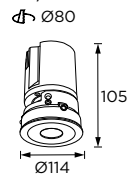

WL111133/ WL111134