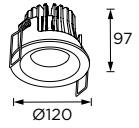

ENZO

Enzo Series

Ø70/ Ø100/ Ø120

Fixed Luminaire- Trim ☐

Ø 62

Ø 92

Ø 115

Enzo Series

Ø105/ 105x105/ 105x200

Tilttable Luminaire- Trim ☐ ☐

Ø 95

95x95

95x190

Technical Details

Operating Temp	-20°C+45°C
Life Time	50,000hrs
Power Factor	>0.9
Power Cable	3x0.75mm²/ L=0.5m
IP Rate	IP20
IK Protection	NA
Tilt/Rotate	± 25°/355°

Order Code Example: **WL111000.02.10.30**

Product Code.Color Finish.Beam Angle.CCT

Fixed Version	Product Code	Light Source	Input	Efficacy Im/W	Finish	Beam Angle	Color Temp	Driver Options
Ø70 - 7W	☐ WL111024	Cree	100-240VAC	100lm/W	WH (02)	16° (16)	2700K (27)	On/ Off
Ø100 - 12W	WL111025				BK (04)	25° (25)	3000K (30)	0-10V
Ø120 - 25W	WL111026					36° (36)	4000K (40)	Triac
							5000K (50)	Dali

Tilttable Version

Ø105 - 12W	☐ WL111027
105x105 - 12W	☐ WL111028
105x200 - 2x12W	WL111029

WL111024-700lm/ WL111026-2500lm
WL111025, WL111027, WL111028-1200lm
WL111029-2400lm