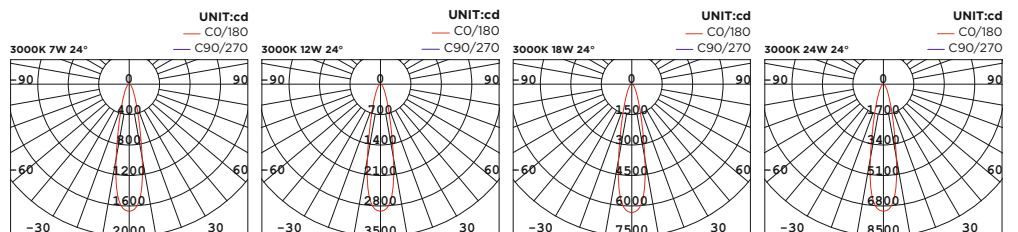

BETTY

Betty Series
Ø65/ Ø86/ Ø106

Fixed Luminaire- Trim ○

Betty Series
Ø85/ Ø105/ Ø125

Fixed Luminaire- Trimless ○

Technical Details

Operating Temp	-20°C-+45°C
Life Time	50,000hrs
Power Factor	>0.9
Power Cable	3x0.75mm²/ L=0.5m
IP Rate	IP20
IK Protection	NA
Tilt/Rotate	NA

Order Code Example: **WL111000.02.10.30**

Product Code.Color Finish.Beam Angle.CCT

Fixed Luminaire	Product Code	Light Source	Input	Efficacy Im/W	Finish	Beam Angle	Color Temp	Driver Options
Ø65 - 3W - 7W Ø86 - 12W Ø106 - 18W - 24W - 30W	○ WL111324	Cree	220-240VAC	80lm	WH (02) BK (04)	12° (12)	2700K (27)	On/ Off
	WL111326					24° (24)	3000K (30)	0-10V
	WL111328					36° (36)	4000K (40)	Triac
	WL111330					50° (50)	5000K (50)	Dali
	WL111332							
	WL111334							
Ø85 - 3W - 7W Ø105 - 12W Ø125 - 18W - 24W - 30W	○ WL111324T							
	WL111326T							
	WL111328T							
	WL111330T							
	WL111332T							
	WL111334T							

WL111324-240lm/ WL111326-560lm
WL111328-960lm/ WL111330-1440lm
WL111332-1920lm/ WL111334-2400lm