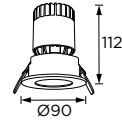

## Ruby Series

Ø90

Fixed Luminaire- Trim ○

WL111205/ WL11207  
∅ 75

WL111209/ WL11211  
∅ 75