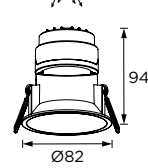

## Owen Series

Ø82

Tilttable Luminaire- Trim

WL111297

∅75

±25°

WL111298

∅75