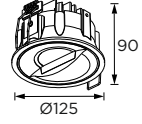

# EVELYN

Evelyn Series  
 Ø64/ Ø91/ Ø125

Fixed Luminaire- Trim   
 Wall Washer

WL111091  
 Ø57

WL111092  
 Ø83

WL111093  
 Ø114