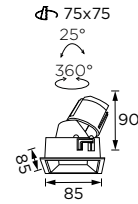

## Lydia Series

85x85

Tilttable Luminaire- Trim

WL111249/ WL111250

WL111251