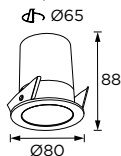

WL111143/ WL111144