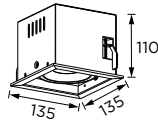

WL111004

∅ 265x120
±30°