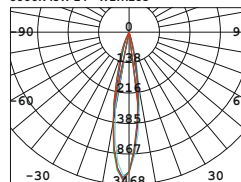

3000K 15W 24° WL111208