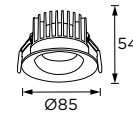

WL111033
Ø72