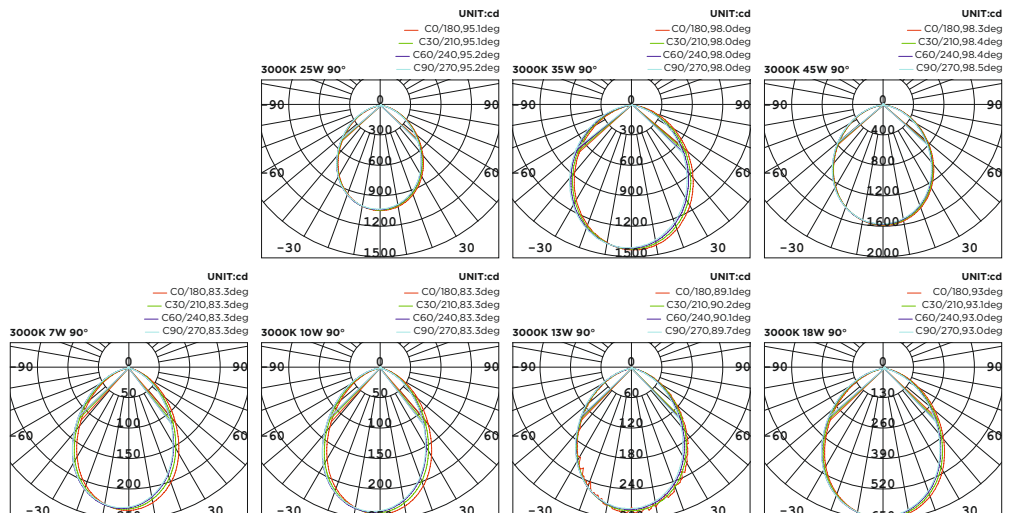

SHEEN

Sheen Series
Ø80/ Ø85/ Ø120/ Ø145

Fixed Luminaire- Trim ○

Sheen Series
Ø170/ Ø190/ Ø280

Fixed Luminaire- Trim ○

Technical Details

Operating Temp	-20°C-+45°C
Life Time	50,000hrs
Power Factor	>0.9
Power Cable	3x0.75mm²/ L=0.5m
IP Rate	IP44
IK Protection	NA
Tilt/Rotate	NA

Order Code Example: **WL111000.02.10.30**

Product Code.Color.Finish.Beam Angle.CCT

Fixed Luminaire	Product Code	Light Source	Input	Efficacy Im/W	Finish	Beam Angle	Color Temp	Driver Options
Ø80 - 7W	○ WL111015	SMD LED	100-240VAC	68-93lm	WH (02)	90° (90)	2700K (27)	On/ Off
Ø85 - 10W	WL111016				BK (04)		3000K (30)	0-10V
Ø120 - 13W	WL111017						4000K (40)	Triac
Ø145 - 18W	WL111018						5000K (50)	Dali
Ø170 - 25W	WL111019							
Ø190 - 35W	WL111020							
Ø280 - 45W	WL111021							

WL111015-480lm
WL111016-730lm/ WL111017-1150lm
WL111018-1450lm/ WL111019-2100lm
WL111020-2830lm/ WL111021-4170lm