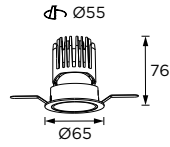

# BETTY

Betty Series  
Ø65/ Ø86/ Ø106

Fixed Luminaire- Trim ○

WL111301/ WL111303

WL111305

WL111307  
WL111309/ WL111311

Betty Series  
Ø85/ Ø105/ Ø125

Fixed Luminaire- Trimless ○