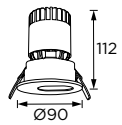

## Ruby Series

Ø90

Fixed Luminaire- Trim ○

WL111213/ WL11215  
∅ 75

WL111217/ WL11219  
∅ 75