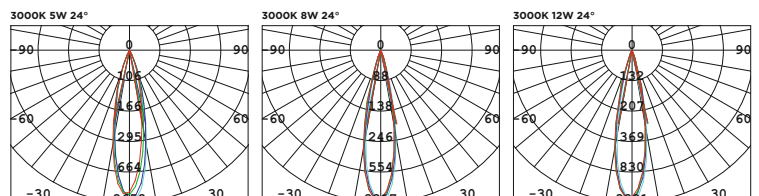

LYDIA

Lydia Series

Ø85

Fixed Luminaire-Trim ○

WL1111240/ WL1111241

∅75
360°

WL111242

∅75
360°

Lydia Series

Ø85

Tilttable Luminaire- Trim ○

WL111243/ WL111244

∅75
25°
360°

WL111245

∅75
25°
360°

Technical Details

Operating Temp	-20°C-+45°C
Life Time	50,000hrs
Power Factor	>0.9
Power Cable	3x0.75mm²/ L=0.5m
IP Rate	IP54
IK Protection	NA
Tilt/Rotate	25°/360°

Order Code Example: **WL111000.02.10.30**

Product Code.Color Finish.Beam Angle.CCT

Fixed Luminaire	Product Code	Light Source	Input	Efficacy Im/W	Finish	Beam Angle	Color Temp	Driver Options
Ø85 - 5W	○ WL111240	Citizen	220-240VAC	50lm	WH (02)	11° (11)	2700K (27)	On/ Off
- 8W	WL111241				BK (04)	18° (18) 24° (24) 36° (36) 50° (50)	3000K (30) 4000K (40) 5000K (50)	0-10V Triac Dali

Tilttable Luminaire

Ø85 - 5W	○ WL111243
- 8W	WL111244

Fixed Luminaire

Ø85 - 12W	○ WL111242

18° (18)
24° (24)
36° (36)
50° (50)

Tilttable Luminaire

Ø85 - 12W	○ WL111245

WL111240-250lm/ WL111241-400lm/ WL111242-600lm
WL111243-250lm/ WL111244-400lm/ WL111245-600lm