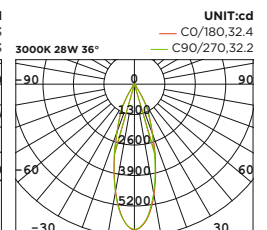

Technical Details

Operating Temp	-20°C+45°C
Life Time	50,000hrs
Power Factor	>0.9
Power Cable	2x0.75mm²/ L=0.5m
IP Rate	IP20
IK Protection	NA
Tilt/Rotate	60°/350°

Order Code Example: **WL111000.02.10.30**

Product Code.Color Finish.Beam Angle.CCT

Tilttable Luminaire	Product Code	Light Source	Input	Efficacy Im/W	Finish	Beam Angle	Color Temp	Driver Options
Ø50 - 2W	☐ WL111076	Oslon	220-240VAC	125-135lm	WH (02) BK (04)	12° (12)	2700K (27)	On/ Off
						17° (17)	3000K (30)	0-10V
						23° (23)	4000K (40)	Triac
							5000K (50)	Dali
Ø90 - 9W	☐ WL111077 ☐ WL111077T	Brightlux				24° (24)		
						34° (34)		
						48° (48)		
Ø97 - 12.2W	☐ WL111078 ☐ WL111078T					25° (25)		
						36° (36)		
						50° (50)		
Ø138 - 18W - 28W	☐ WL111079 ☐ WL111080			133-136lm