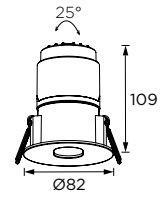

## Owen Series

Ø82

Tilttable Luminaire- Trim ○

WL111293

∅75

WL111294

∅75