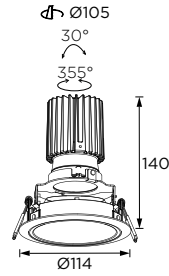

## Diana Series

Ø114/ 120x120

Tilttable Luminaire- Trim

WL111264  
WL111266/ WL111268

WL111270  
WL111272/ WL111274