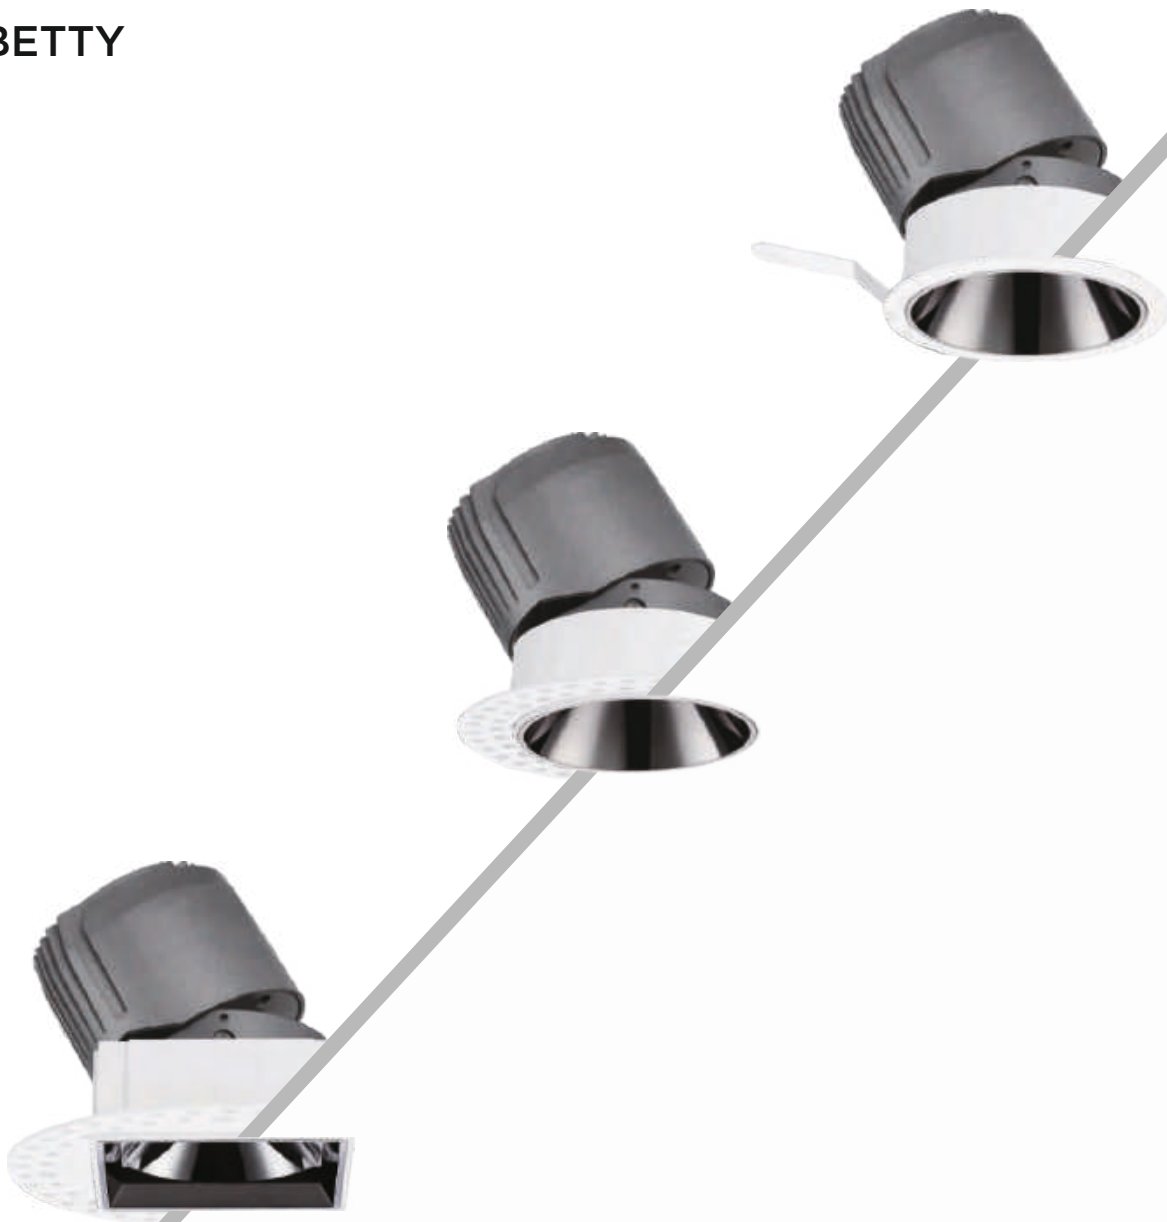

BETTY

Light source, deep hiding anti-dazzle.

The whole series of products have excellent anti-glare effect, with the shading angle $> 40^\circ$ and $UGR < 6$.