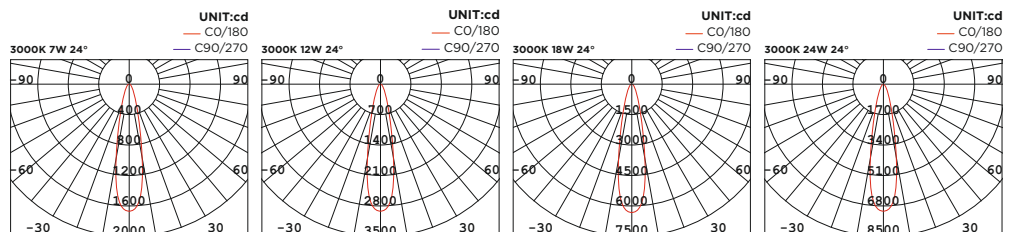

BETTY

Betty Series
Ø65/ Ø86/ Ø106

Fixed Luminaire- Trim ○

Betty Series
Ø85/ Ø105/ Ø125

Fixed Luminaire- Trimless ○

Technical Details

Operating Temp	-20°C-+45°C
Life Time	50,000hrs
Power Factor	>0.9
Power Cable	3x0.75mm²/ L=0.5m
IP Rate	IP20
IK Protection	NA
Tilt/Rotate	NA

Order Code Example: **WL111000.02.10.30**

Product Code.Color Finish.Beam Angle.CCT

Fixed Luminaire	Product Code	Light Source	Input	Efficacy Im/W	Finish	Beam Angle	Color Temp	Driver Options
Ø65 - 3W - 7W Ø86 - 12W Ø106 - 18W - 24W - 30W	○ WL111301	Cree	220-240VAC	80lm	WH (02) BK (04)	12° (12)	2700K (27)	On/ Off
	WL111303					24° (24)	3000K (30)	0-10V
	WL111305					36° (36)	4000K (40)	Triac
	WL111307					50° (50)	5000K (50)	Dali
	WL111309							
	WL111311							
Ø85 - 3W - 7W Ø105 - 12W Ø125 - 18W - 24W - 30W	○ WL111301T					12° (12)	2700K (27)	On/ Off
	WL111303T					24° (24)	3000K (30)	0-10V
	WL111305T					36° (36)	4000K (40)	Triac
	WL111307T					50° (50)	5000K (50)	Dali
	WL111309T							
	WL111311T							

WL111301-240lm/ WL111303-560lm
WL111305-960lm/ WL111307-1440lm
WL111309-1920lm/ WL111311-2400lm