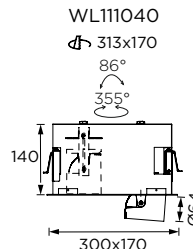

HARLEY

Harley Series

Ø168/ Ø128

Tilttable Luminaire- Trim ☐ Large/ Small

Harley Series

191x191/ 191x341/ 191x492

Tilttable Luminaire- Trim ☐ Large

Harley Series

170x170/ 170x300/ 170x430

Tilttable Luminaire- Trim ☐ Small

Technical Details

Operating Temp	-20°C-+45°C
Life Time	50,000hrs
Power Factor	>0.9
Power Cable	2x0.75mm²/ L=0.5m
IP Rate	IP20
IK Protection	NA
Tilt/Rotate	75°-86°/355°

Order Code Example: **WL111000.02.10.30**

Product Code.Color Finish.Beam Angle.CCT

Tilttable Luminaire	Product Code	Light Source	Input	Efficacy Im/W	Finish	Beam Angle	Color Temp	Driver Options	
Ø168 - 26W	☐ WL111034	Citizen	100-240VAC	98-102lm	WH (02)	18° (18)	2700K (27)	On/ Off	
						BK (04)	26° (26)	3000K (30)	0-10V
							38° (38)	4000K (40)	Triac
							55° (55)	5000K (50)	Dali

191x191 - 26W	☐ WL111036
191x341 - 52W	WL111037
191x492 - 78W	WL111038

Ø128 - 13W ☐ WL111035

13° (13)
26° (26)
38° (38)

170x170 - 13W	☐ WL111039
170x300 - 26W	WL111040
170x430 - 39W	WL111041

WL111034, WL111036-2559lm/ WL111037-5118lm/ WL111038-7677lm
WL111035, WL111039-1329lm/ WL111040-2658lm/ WL111041-3987lm