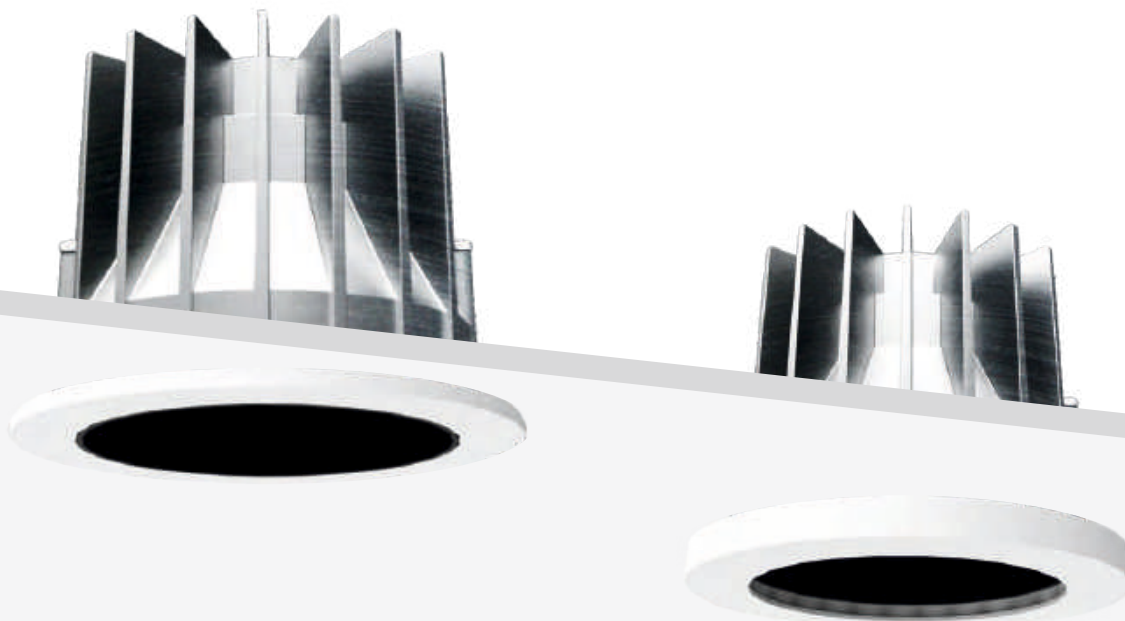

Housing

Round mounting trim luminary integrated with the heat sink throughout a thermal structure and simple appearance.

with the quick release of design this IP fixture series can mix and match the multiple color bezels and baffles to achieve a unique effect. The easy assemble methods is also very convenient to replace the reflector.

Optic

Narrow and medium beam angle available

Finish

White

Black

Available other finishes on request as per the availability.

120 Indoor Catalogue - Ceiling Recessed

LED Source

Adopts high quality COB LED as a light source with CRI: 80+ and CCT: 2700K/3000K/4000K/5000K.

Other CRI and CCT available upon request as per the availability.

Accessories

No accessories

Functions

Supplied with Non-dimmable remote driver

Dimmable option: 0-10V, Triac, Dali

Available other options upon request.