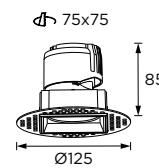

BETTY

Betty Series
66x66/ 86x86/ 106x106

Fixed Luminaire- Trim ☐

Betty Series
Ø95/ Ø125/ Ø155

Fixed Luminaire- Trimless ☐

WL111317T

Technical Details

Operating Temp	-20°C-+45°C
Life Time	50,000hrs
Power Factor	>0.9
Power Cable	3x0.75mm²/ L=0.5m
IP Rate	IP20
IK Protection	NA
Tilt/Rotate	NA

Order Code Example: **WL111000.02.10.30**

Product Code.Color Finish.Beam Angle.CCT

Fixed Luminaire	Product Code	Light Source	Input	Efficacy Im/W	Finish	Beam Angle	Color Temp	Driver Options
66x66 - 3W	☐ WL111313	Cree	220-240VAC	80lm	WH (02)	12° (12)	2700K (27)	On/ Off
- 7W	WL111315				BK (04)	24° (24)	3000K (30)	0-10V
86x86 - 12W	WL111317					36° (36)	4000K (40)	Triac
106x106 - 18W	WL111318					50° (50)	5000K (50)	Dali
- 24W	WL111320							
- 30W	WL111322							
Ø95 - 3W	☐ WL111313T							
- 7W	WL111315T							
Ø125 - 12W	WL111317T							
Ø155 - 18W	WL111318T							
- 24W	WL111320T							
- 30W	WL111322T							

WL111313-240lm/ WL111315-560lm
WL111317-960lm/ WL111318-1440lm
WL111320-1920lm/ WL111322-2400lm