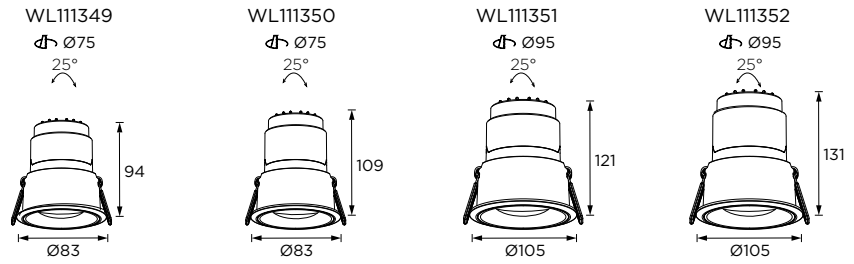

AIDEN

Aiden Series

Ø83/ Ø105

Tilttable Luminaire- Trim ○