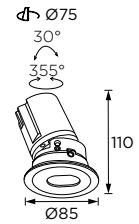

AKIRA

Akira Series

Ø85

Fixed /Tiltable Luminaire- Trim ☐

Akira Series

Ø114

Fixed /Tiltable Luminaire- Trimless ☐

Technical Details

Operating Temp	-20°C-+45°C
Life Time	50,000hrs
Power Factor	>0.45
Power Cable	2x0.75mm²/ L=0.5m
IP Rate	IP20
IK Protection	NA
Tilt/Rotate	30°/355°

Order Code Example: **WL111000.02.10.30**

Product Code.Color Finish.Beam Angle.CCT

Fixed Luminaire	Product Code	Light Source	Input	Efficacy Im/W	Finish	Beam Angle	Color Temp	Driver Options
Ø85 - 8W	☐ WL111124	Luminus	220-240VAC	30-37lm	WH (02)	15° (15)	2700K (27)	On/ Off
- 12W	WL111125				BK (04)	24° (24)	3000K (30)	0-10V
							4000K (40)	Triac
							5000K (50)	Dali
Ø114 - 8W	☐ WL111135							
- 12W	WL111136							
Tiltable Luminaire								
Ø85 - 8W	☐ WL111122			36-37lm				
- 12W	WL111123							
Ø114 - 8W	☐ WL111133							
- 12W	WL111134							

WL111124, WL111135-300lm/ WL111125, WL111136-370lm
WL111122, WL111133-300lm/ WL111123, WL111134-435lm