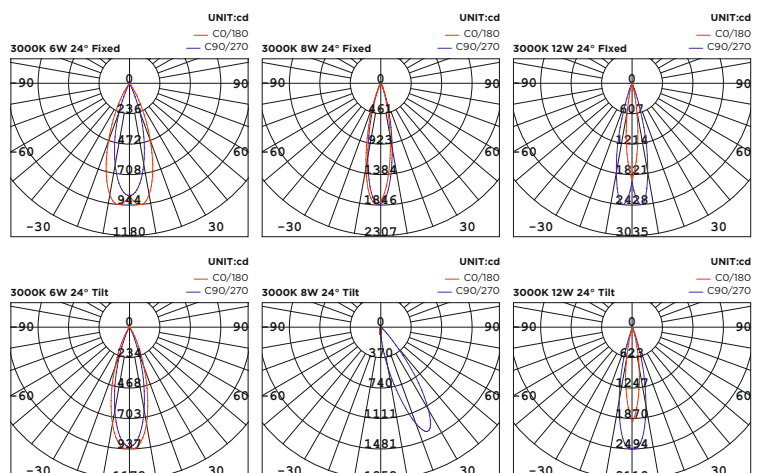

AKIRA

Akira Series

Ø65/ Ø85

Fixed Luminaire- Trim ○

Akira Series

Ø65/ Ø85

Tilttable Luminaire- Trim ○

Technical Details

Operating Temp	-20°C-+45°C
Life Time	50,000hrs
Power Factor	>0.45
Power Cable	2x0.75mm²/ L=0.5m
IP Rate	IP20
IK Protection	NA
Tilt/Rotate	30°/355°

Order Code Example: **WL111000.02.10.30**

Product Code.Color Finish.Beam Angle.CCT

Fixed Luminaire	Product Code	Light Source	Input	Efficacy Im/W	Finish	Beam Angle	Color Temp	Driver Options
Ø65 - 6W	○ WL11117	Luminus	220-240VAC	40-50lm	WH (02)	15° (15)	2700K (27)	On/ Off
Ø85 - 8W	WL11120				BK (04)	24° (24)	3000K (30)	0-10V
- 12W	WL11121					36° (36)	4000K (40)	Triac
							5000K (50)	Dali

Tilttable Luminaire

Ø65 - 6W	○ WL11116
Ø85 - 8W	WL11118
- 12W	WL11119

45-50lm

WL11117-300lm/ WL11120-320lm/ WL11121-540lm
WL11116-300lm/ WL11118-366lm/ WL11119-576lm