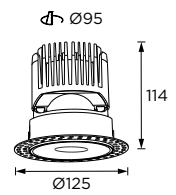

BETTY

Betty Series
Ø65/ Ø86/ Ø106

Fixed Luminaire- Trim ○

Betty Series
Ø85/ Ø105/ Ø125

Fixed Luminaire- Trimless ○

Technical Details

Operating Temp	-20°C-+45°C
Life Time	50,000hrs
Power Factor	>0.9
Power Cable	3x0.75mm²/ L=0.5m
IP Rate	IP20
IK Protection	NA
Tilt/Rotate	NA

Order Code Example: **WL111000.02.10.30**

Product Code.Color Finish.Beam Angle.CCT

Fixed Luminaire	Product Code	Light Source	Input	Efficacy Im/W	Finish	Beam Angle	Color Temp	Driver Options
Ø65 - 3W - 7W Ø86 - 12W Ø106 - 18W - 24W - 30W	○ WL111324	Cree	220-240VAC	80lm	WH (02) BK (04)	12° (12)	2700K (27)	On/ Off
	WL111326					24° (24)	3000K (30)	0-10V
	WL111328					36° (36)	4000K (40)	Triac
	WL111330					50° (50)	5000K (50)	Dali
	WL111332							
	WL111334							
Ø85 - 3W - 7W Ø105 - 12W Ø125 - 18W - 24W - 30W	○ WL111324T							
	WL111326T							
	WL111328T							
	WL111330T							
	WL111332T							
	WL111334T							

WL111324-240lm/ WL111326-560lm
WL111328-960lm/ WL111330-1440lm
WL111332-1920lm/ WL111334-2400lm