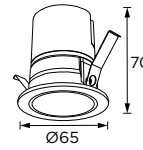

WL11120/ WL11121
Ø 75