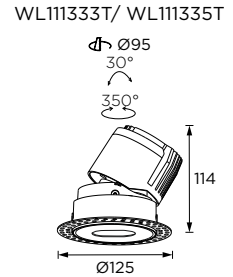

BETTY

Betty Series
Ø65/ Ø86/ Ø106

Tilttable Luminaire- Trim ☐

Betty Series
Ø85/ Ø105/ Ø125

Tilttable Luminaire- Trimless ☐

WL111331T

Technical Details

Operating Temp	-20°C+45°C
Life Time	50,000hrs
Power Factor	>0.9
Power Cable	3x0.75mm²/ L=0.5m
IP Rate	IP20
IK Protection	NA
Tilt/Rotate	30°/350°

Order Code Example: **WL111000.02.10.30**

Product Code.Color Finish.Beam Angle.CCT

Tilttable Luminaire	Product Code	Light Source	Input	Efficacy Im/W	Finish	Beam Angle	Color Temp	Driver Options
Ø65 - 3W	☐ WL111325	Cree	220-240VAC	80lm	WH (02)	12° (12)	2700K (27)	On/ Off
- 7W	WL111327					24° (24)	3000K (30)	0-10V
Ø86 - 12W	WL111329					36° (36)	4000K (40)	Triac
Ø106 - 18W	WL111331					50° (50)	5000K (50)	Dali
- 24W	WL111333							
- 30W	WL111335							
Ø85 - 3W	☐ WL111325T							
- 7W	WL111327T							
Ø105 - 12W	WL111329T							
Ø125 - 18W	WL111331T							
- 24W	WL111333T							
- 30W	WL111335T							

WL111325-240lm/ WL111327-560lm
WL111329-960lm/ WL111331-1440lm
WL111333-1920lm/ WL111335-2400lm