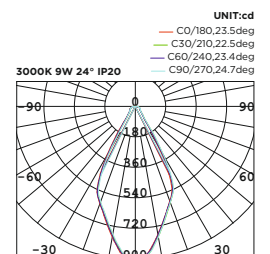

MAX

Max Series

Ø70/ Ø94

Fixed Luminaire- Trim ○

∅ Ø60

∅ Ø82

Max Series

Ø71/ Ø95

Fixed Luminaire- Trim ○

∅ Ø60

∅ Ø82

Technical Details

Operating Temp	-20°C-+45°C
Life Time	50,000hrs
Power Factor	>0.9
Power Cable	2x0.75mm²/ L=0.5m
IP Rate	IP44/IP65
IK Protection	NA
Tilt/Rotate	NA

Order Code Example: **WL111000.02.10.30**

Product Code.Color Finish.Beam Angle.CCT

Trim Luminaire	Product Code	Light Source	Input	Efficacy Im/W	Finish	Beam Angle	Color Temp	Driver Options
Ø70 - 9W Ø71	○ WL111055 WL111056 (IP65)	Citizen	100-240VAC	110lm	WH (02) BK (04)	12° (12)	2700K (27)	On/ Off
						24° (24)	3000K (30)	0-10V
						40° (40)	4000K (40)	Triac
						60° (60)	5000K (50)	Dali
Ø94 - 18W Ø95	○ WL111057 WL111058 (IP65)			106lm		12° (12)		
						24° (24)		
						40° (40)		

WL111055, WL111056-993lm
WL111057, WL111058-1911lm