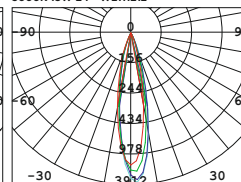

3000K 15W 24° WL111212