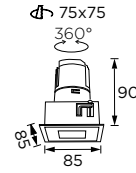

WL1111255/ WL1111256