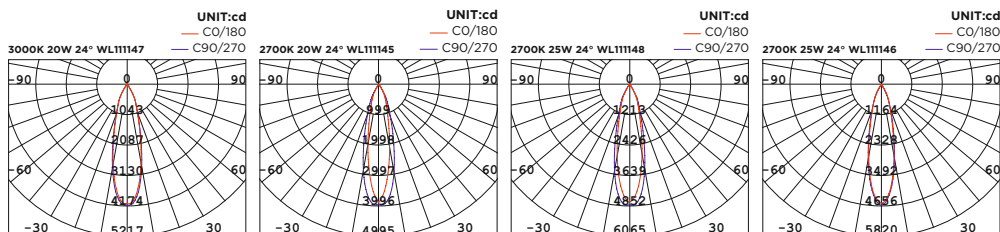

AKIRA

Akira Series

Ø111

Fixed Luminaire- Trim ○

WL111147/ WL111148

∅ 95

Akira Series

Ø111

Tilttable Luminaire- Trim ○

WL111145/ WL111146

∅ 95

Technical Details

Operating Temp	-20°C-+45°C
Life Time	50,000hrs
Power Factor	>0.45
Power Cable	2x0.75mm²/ L=0.5m
IP Rate	IP20
IK Protection	NA
Tilt/Rotate	30°/355°

Order Code Example: **WL111000.02.10.30**

Product Code.Color Finish.Beam Angle.CCT

Fixed Luminaire	Product Code	Light Source	Input	Efficacy Im/W	Finish	Beam Angle	Color Temp	Driver Options
Ø111 - 20W	○ WL111147	Luminus	220-240VAC	72-75lm	WH (02)	15° (15)	2700K (27)	On/ Off
- 25W	WL111148				BK (04)	24° (24)	3000K (30)	0-10V
						38° (38)	4000K (40)	Triac
						60° (60)	5000K (50)	Dali

Tilttable Luminaire

Ø111 - 20W	○ WL111145
- 25W	WL111146

WL111145, WL111147-1500lm
WL111146, WL111148-1800lm