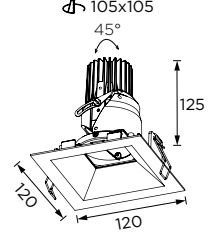

## Diana Series

Ø114/ 120x120

Tilttable Luminaire- Trim

WL111264  
WL111266/ WL111268

WL111270  
WL111272/ WL111274