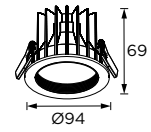

MAX

Max Series

Ø70/ Ø94

Fixed Luminaire- Trim ○

∅ Ø60

∅ Ø82

Max Series

Ø71/ Ø95

Fixed Luminaire- Trim ○

∅ Ø60

∅ Ø82

Technical Details

Operating Temp	-20°C-+45°C
Life Time	50,000hrs
Power Factor	>0.9
Power Cable	2x0.75mm²/ L=0.5m
IP Rate	IP44/IP65
IK Protection	NA
Tilt/Rotate	NA

Order Code Example: **WL111000.02.10.30**

Product Code.Color Finish.Beam Angle.CCT

Trim Luminaire	Product Code	Light Source	Input	Efficacy Im/W	Finish	Beam Angle	Color Temp	Driver Options
Ø70 - 9W Ø71	○ WL111055 WL111056 (IP65)	Citizen	100-240VAC	110lm	WH (02) BK (04)	12° (12)	2700K (27)	On/ Off
						24° (24)	3000K (30)	0-10V
						40° (40)	4000K (40)	Triac
						60° (60)	5000K (50)	Dali
Ø94 - 18W Ø95	○ WL111057 WL111058 (IP65)			106lm		12° (12)		
						24° (24)		
						40° (40)		

WL111055, WL111056-993lm
WL111057, WL111058-1911lm