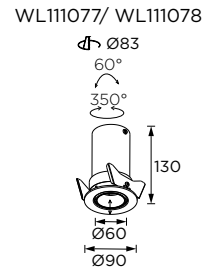

# CAMRYN

Camryn Series  
Ø50/ Ø90/ Ø138

Tilttable Luminaire- Trim

Camryn Series  
Ø97

Tilttable Luminaire- Trimless