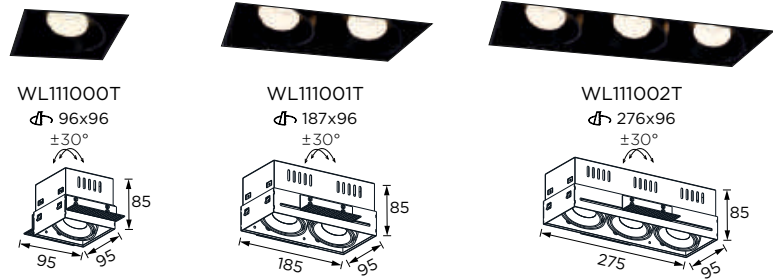

Coffer Series

95x95/ 95x185/ 95x275

Tilttable Luminaire- Trimless ☐
Lens Small

Technical Details

Operating Temp	-20°C-+45°C
Life Time	50,000hrs
Power Factor	>0.9
Power Cable	3x0.75mm²/ L=0.5m
IP Rate	IP20
IK Protection	NA
Tilt/Rotate	± 30°/NA

Order Code Example: **WL111000.02.10.30**

Product Code.Color Finish.Beam Angle.CCT

Tilttable Luminaire	Product Code	Light Source	Input	Efficacy Im/W	Finish	Beam Angle	Color Temp	Driver Options
108x108 - 10/15W ☐	WL111000	Luminus	100-240VAC	110lm	WH (02)	24° (24)	2700K (27)	On/ Off
108x200 - 20/30W	WL111001				BK (04)	36° (36)	3000K (30)	0-10V
108x288 - 30/45W	WL111002					60° (60)	4000K (40) 5000K (50)	Triac Dali

95x95 - 10/15W ☐	WL111000T
95x185 - 20/30W	WL111001T
95x275 - 30/45W	WL111002T