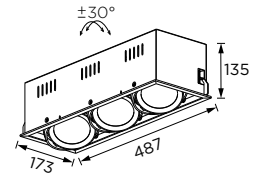

## Coffer Series

173x173/ 173x330/ 173x487

Tilttable Luminaire- Trim   
Reflector Large

WL111006  
∅ 160x160

WL111007  
∅ 320x160

WL111008  
∅ 475x160