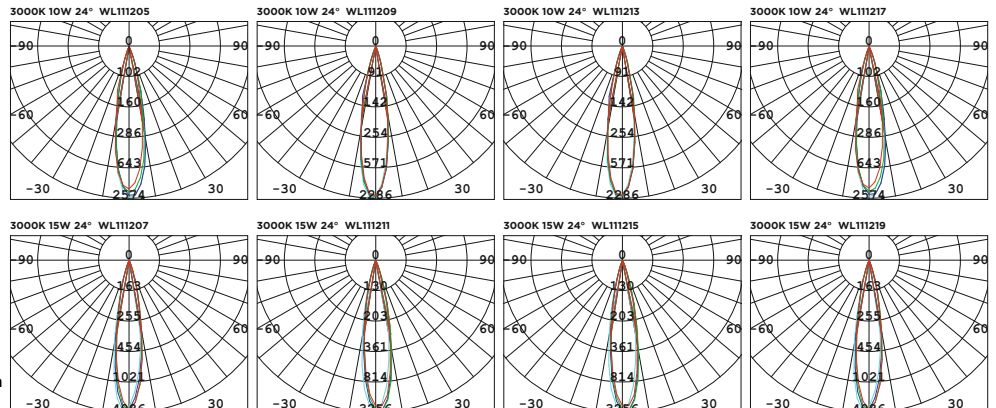

RUBY

Ruby Series

Ø90

Fixed Luminaire- Trim ○

Ruby Series

Ø90

Fixed Luminaire- Trim ○

Technical Details

Operating Temp	-20°C-+45°C
Life Time	50,000hrs
Power Factor	>0.9
Power Cable	3x0.75mm²/ L=0.5m
IP Rate	IP20
IK Protection	NA
Tilt/Rotate	NA

Order Code Example: **WL111000.02.10.30**

Product Code.Color Finish.Beam Angle.CCT

Fixed Luminaire	Product Code	Light Source	Input	Efficacy Im/W	Finish	Beam Angle	Color Temp	Driver Options
Ø90 - 10W	○ WL111205 WL111209 WL111213 WL111217	Philips	220-240VAC	50lm	WH (02) BK (04)	10° (10)	2700K (27)	On/ Off
						15° (15)	3000K (30)	0-10V
						24° (24)	4000K (40)	Triac
						30° (30)	5000K (50)	Dali
						36° (36)		

Ø90 - 15W	○ WL111207 WL111211 WL111215 WL111219	15° (15)
		24° (24)
		30° (30)
		36° (36)

WL111205, WL111209, WL111213, WL111217-500lm
WL111207, WL111211, WL111215, WL111219-750lm