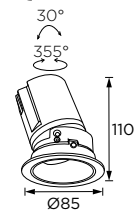

### Technical Details

Operating Temp	-20°C-+45°C
Life Time	50,000hrs
Power Factor	>0.45
Power Cable	2x0.75mm <sup>2</sup> / L=0.5m
IP Rate	IP20
IK Protection	NA
Tilt/Rotate	30°/355°

Order Code Example: **WL111000.02.10.30**