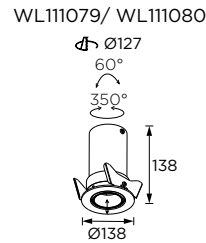

# CAMRYN

Camryn Series  
Ø50/ Ø90/ Ø138

Tilttable Luminaire- Trim

Camryn Series  
Ø97

Tilttable Luminaire- Trimless