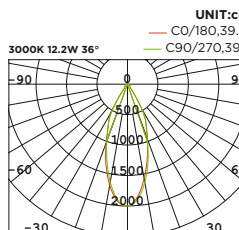

Technical Details

Operating Temp	-20°C+45°C
Life Time	50,000hrs
Power Factor	>0.9
Power Cable	2x0.75mm²/ L=0.5m
IP Rate	IP20
IK Protection	NA
Tilt/Rotate	60°/350°

Order Code Example: **WL111000.02.10.30**

Product Code.Color Finish.Beam Angle.CCT

Tilttable Luminaire	Product Code	Light Source	Input	Efficacy Im/W	Finish	Beam Angle	Color Temp	Driver Options
Ø50 - 2W	☐ WL111076	Oslon	220-240VAC	125-135lm	WH (02) BK (04)	12° (12)	2700K (27)	On/ Off
						17° (17)	3000K (30)	0-10V
						23° (23)	4000K (40)	Triac
							5000K (50)	Dali
Ø90 - 9W	☐ WL111077 ☐ WL111077T	Brightlux				24° (24)		
						34° (34)		
						48° (48)		
Ø97 - 12.2W	☐ WL111078 ☐ WL111078T					25° (25)		
						36° (36)		
						50° (50)		
Ø138 - 18W - 28W	☐ WL111079 ☐ WL111080			133-136lm