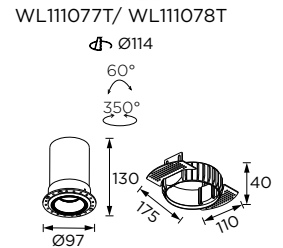

# CAMRYN

Camryn Series  
Ø50/ Ø90/ Ø138

Tilttable Luminaire- Trim

Camryn Series  
Ø97

Tilttable Luminaire- Trimless