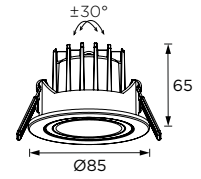

## Adrian Series

Ø85

Tilttable Luminaire- Trim

WL111114/ WL111336

∅ 75