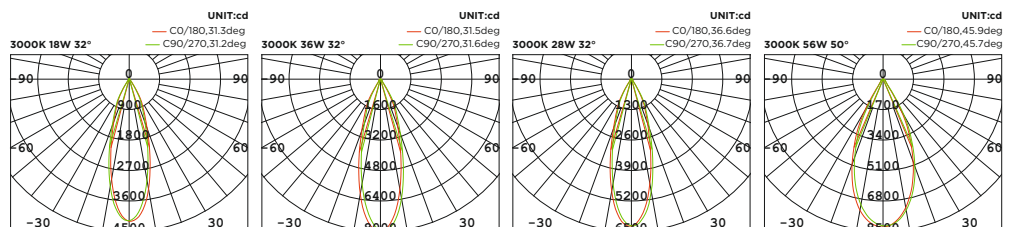

Technical Details

Operating Temp	-20°C~+45°C
Life Time	50,000hrs
Power Factor	>0.9
Power Cable	2x0.75mm²/ L=0.5m
IP Rate	IP20
IK Protection	NA
Tilt/Rotate	80°/350°

Order Code Example: **WL111000.02.10.30**

Product Code.Color Finish.Beam Angle.CCT

Tiltable Luminaire	Product Code	Light Source	Input	Efficacy Im/W	Finish	Beam Angle	Color Temp	Driver Options
145x145 - 18W	☐ WL111087	Brightlux	100-240VAC	133-136lm	WH (02)	18° (18)	2700K (27)	On/ Off
- 28W	WL111089				BK (04)	32° (32)	3000K (30)	0-10V
145x290 - 36W	WL111088					50° (50)	4000K (40)	Triac
- 56W	WL111090						5000K (50)	Dali

125x125 - 18W	☐ WL111087T
- 28W	WL111089T
125x270 - 36W	WL111088T
- 56W	WL111090T

WL111087-2395lm/ WL111088-4790lm
WL111089-3810lm/ WL111090-7620lm