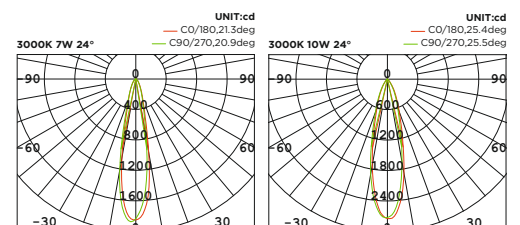

SPA ECO

Spa Eco Series
Ø70/ Ø80/ Ø105

Fixed Luminaire- Trim ○

Spa Eco Series
Ø80/ Ø90/ Ø110

Tilttable Luminaire- Trim ○

Technical Details

Operating Temp	-20°C-+45°C
Life Time	50,000hrs
Power Factor	>0.9
Power Cable	2x0.75mm²/ L=0.5m
IP Rate	IP44/IP65
IK Protection	NA
Tilt/Rotate	± 50°/NA

Order Code Example: **WL111000.02.10.30**

Product Code.Color.Finish.Beam Angle.CCT

Fixed Luminaire	Product Code	Light Source	Input	Efficacy Im/W	Finish	Beam Angle	Color Temp	Driver Options
Ø70 - 7W	○ WL111010	Cree	100-240VAC	85lm	WH (02)	24° (24)	2700K (27)	On/ Off
Ø80 - 10W	WL111012				BK (04)	36° (36) 60° (60)	3000K (30) 4000K (40) 5000K (50)	0-10V Triac Dali

Tilttable Luminaire

Ø80 - 7W	○ WL111011 (IP44)
Ø90 - 10W	WL111013 (IP44)

Fixed Luminaire

Ø105 - 15/18W	○ WL111387	220-240VAC	87-93lm	15° (15) 24° (24) 50° (50)

Tilttable Luminaire

Ø110 - 15/18W	○ WL111388 (IP44)

WL111010, WL111011-595lm
WL111012, WL111013-850lm
WL111387, WL111388-1400lm(15W)/1580lm(18W)