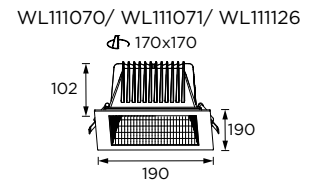

BROAD

Broad Series

Ø110/ Ø145/ Ø172/ Ø228

Fixed Luminaire- Trim ○

BROAD Series

190x190

Fixed Luminaire- Trim □

Technical Details

Operating Temp	-20°C~+45°C
Life Time	50,000hrs
Power Factor	>0.9
Power Cable	3x0.75mm²/ L=0.5m
IP Rate	IP54
IK Protection	NA
Tilt/Rotate	NA

Order Code Example: **WL111000.02.10.30**

Product Code.Color Finish.Beam Angle.CCT

Fixed Luminaire	Product Code	Light Source	Input	Efficacy Im/W	Finish	Beam Angle	Color Temp	Driver Options
Ø110 - 10W	○ WL111064	Citizen	220-240VAC	104-125lm	WH (02)	24° (24)	2700K (27)	On/ Off
Ø145 - 18W	WL111065				BK (04)	36° (36)	3000K (30)	0-10V
Ø172 - 25W	WL111066					60° (60)	4000K (40)	Triac
Ø228 - 35W	WL111067						5000K (50)	Dali
- 40W	WL111171							
- 45W	WL111068							
190x190 - 18W	□ WL111070			97lm		60° (60)		
- 25W	WL111071							
- 32W	WL111126							

WL111064-1120lm/ WL111065-2250lm
WL111066-2850lm/ WL111067-4000lm
WL111171-4200lm/ WL111068-4700lm
WL111070-1760lm/ WL111071-2420lm
WL111126-3070lm