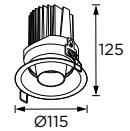

ARCHER

Archer Series

Ø88/ Ø115

Tilttable Luminaire- Trim ○

WL111030

∅80

30°

WL111060

∅80

30°

WL111062

∅100

30°

Archer Series

Ø88/ Ø115

Tilttable Luminaire- Trim ○

WL111059

∅80

30°

WL111061

∅80

30°

WL111063

∅100

30°

Technical Details

Operating Temp	-20°C-+45°C
Life Time	50,000hrs
Power Factor	>0.9
Power Cable	2x0.75mm²/ L=0.5m
IP Rate	IP20
IK Protection	NA
Tilt/Rotate	30°/NA

Order Code Example: **WL111000.02.10.30**

Product Code.Color Finish.Beam Angle.CCT

Tilttable Luminaire	Product Code	Light Source	Input	Efficacy lm/W	Finish	Beam Angle	Color Temp	Driver Options
Ø88 - 7W	○ WL111030	COB LED	220-240VAC	38-81lm	WH (02) BK (04)	16° (16)	2700K (27)	On/ Off
						26° (26)	3000K (30)	0-10V
							4000K (40)	Triac
							5000K (50)	Dali
	WL111059					18° (18) 34° (34)		
Ø88 - 13W	○ WL111060			24-52lm		16° (16)		
						28° (28)		
	WL111061					18° (18) 34° (34)		
Ø115 - 19W	○ WL111062			38-95lm		18° (18)		
						28° (28)		
	WL111063					24° (24) 40° (40)		

WL111030-267-287lm/ WL111059-526-567lm
WL111060-319lm/ WL111061-682lm
WL111062-733-872lm/ WL111063-1609-1823lm