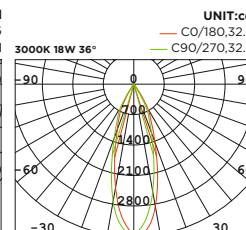

Technical Details

Operating Temp	-20°C+45°C
Life Time	50,000hrs
Power Factor	>0.9
Power Cable	2x0.75mm²/ L=0.5m
IP Rate	IP20
IK Protection	NA
Tilt/Rotate	60°/350°

Order Code Example: **WL111000.02.10.30**

Product Code.Color Finish.Beam Angle.CCT

Tilttable Luminaire	Product Code	Light Source	Input	Efficacy Im/W	Finish	Beam Angle	Color Temp	Driver Options
Ø50 - 2W	☐ WL111076	Oslon	220-240VAC	125-135lm	WH (02) BK (04)	12° (12)	2700K (27)	On/ Off
						17° (17)	3000K (30)	0-10V
						23° (23)	4000K (40)	Triac
							5000K (50)	Dali
Ø90 - 9W	☐ WL111077 ☐ WL111077T	Brightlux				24° (24)		
						34° (34)		
						48° (48)		
Ø97 - 12.2W	☐ WL111078 ☐ WL111078T					25° (25)		
						36° (36)		
						50° (50)		
Ø138 - 18W - 28W	☐ WL111079 ☐ WL111080			133-136lm