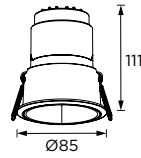

WL111342
Ø 75