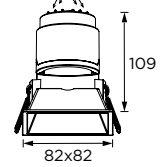

OWEN

Owen Series

Ø82

Tilttable Luminaire- Trim ☐

∅75

±25°

∅75

±25°

Owen Series

82x82

Tilttable Luminaire- Trim ☐

75x75

±25°

75x75

±25°

Technical Details

Operating Temp	-20°C-+45°C
Life Time	50,000hrs
Power Factor	>0.9
Power Cable	3x0.75mm²/ L=0.5m
IP Rate	IP44
IK Protection	NA
Tilt/Rotate	25°/NA

Order Code Example: **WL111000.02.10.30**

Product Code.Color Finish.Beam Angle.CCT

Tilttable Luminaire	Product Code	Light Source	Input	Efficacy Im/W	Finish	Beam Angle	Color Temp	Driver Options
Ø82 - 7W - 12W	☐ WL111297	Cree	220-240VAC	75-77lm	WH (02) BK (04)	15° (15)	2700K (27)	On/ Off
	24° (24)					3000K (30)	0-10V	
	36° (36)					4000K (40)	Triac	
							5000K (50)	Dali

82x82 - 7W - 12W	☐ WL111299
	WL111300