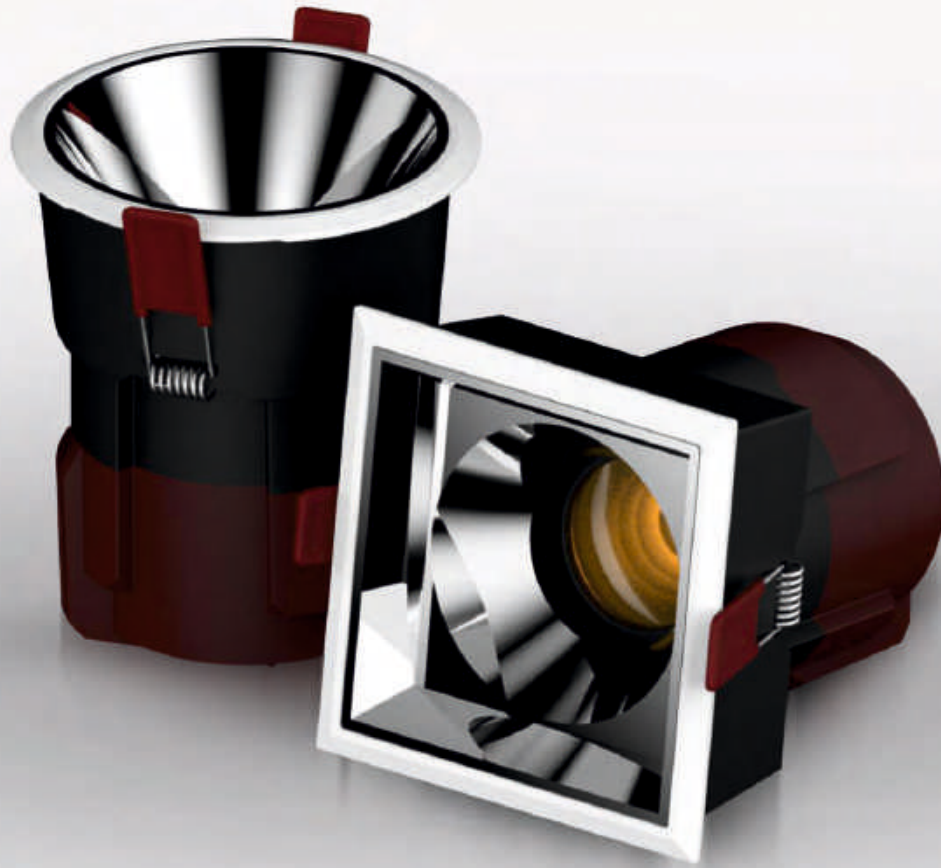

Housing

Specially designed double reflector with high power and brightness led shares with the shining light and gorgeous feeling without glare.

Luminaire body and heat sink made with die cast aluminum and using stainless steel spring for the installation on a ceiling thickness of max 30mm.

LED Source

Adopts high quality COB LED as a light source with CRI: 80+ and CCT: 2700K/3000K/4000K/5000K.

Other CRI and CCT available upon request as per the availability.

Optic

Anti-glare designed luminaire
Narrow and medium beam angles

Accessories

No accessories

Finish

White Black

Available other finishes on request as per the availability.

Functions

Supplied with Non-dimmable remote driver
Dimmable option: 0-10V, Triac, Dali
Available other options upon request.