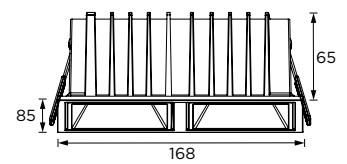

## Manic Series

85x85/ 85x168

Fixed Luminaire- Trim □

WL111377/ WL111378

∅ 75

WL111379/ WL111380

∅ 160x75