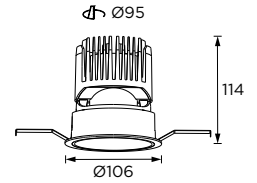

# BETTY

Betty Series  
Ø65/ Ø86/ Ø106

Fixed Luminaire- Trim ○

WL111301/ WL111303

WL111305

WL111307  
WL111309/ WL111311

Betty Series  
Ø85/ Ø105/ Ø125

Fixed Luminaire- Trimless ○