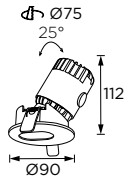

## Ruby Series

Ø90

Tilttable Luminaire- Trim ○

WL111214/ WL111216

WL111218/ WL111220