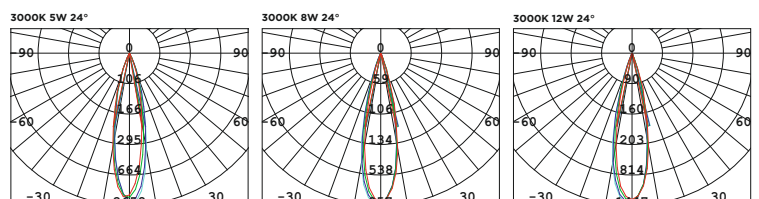

LYDIA

Lydia Series

85x85

Fixed Luminaire- Trim ☐

WL1111255/ WL1111256

WL111257

Technical Details

Operating Temp	-20°C-+45°C
Life Time	50,000hrs
Power Factor	>0.9
Power Cable	3x0.75mm²/ L=0.5m
IP Rate	IP54
IK Protection	NA
Tilt/Rotate	NA/360°

Order Code Example: **WL111000.02.10.30**

Product Code.Color Finish.Beam Angle.CCT

Fixed Luminaire	Product Code	Light Source	Input	Efficacy Im/W	Finish	Beam Angle	Color Temp	Driver Options	
85x85 - 5W - 8W	☒ WL111255	Citizen	220-240VAC	50lm	WH (02)	11° (11)	2700K (27)	On/ Off	
	☐ WL111256					BK (04)	18° (18)	3000K (30)	0-10V
						24° (24)	4000K (40)	Triac	
						36° (36)	5000K (50)	Dali	
						50° (50)			
85x85 - 12W	☐ WL111257					18° (18)			
						24° (24)			
						36° (36)			
						50° (50)			

WL111255-250lm/ WL111256-400lm/ WL111257-600lm