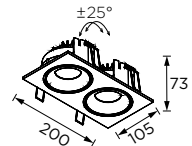

ENZO

Enzo Series

Ø70/ Ø100/ Ø120

Fixed Luminaire- Trim ☐

Ø 62

Ø 92

Ø 115

Enzo Series

Ø105/ 105x105/ 105x200

Tilttable Luminaire- Trim ☐ ☐

Ø 95

95x95

95x190

Technical Details

Operating Temp	-20°C+45°C
Life Time	50,000hrs
Power Factor	>0.9
Power Cable	3x0.75mm²/ L=0.5m
IP Rate	IP20
IK Protection	NA
Tilt/Rotate	± 25°/355°

Order Code Example: **WL111000.02.10.30**

Product Code.Color Finish.Beam Angle.CCT

Fixed Version	Product Code	Light Source	Input	Efficacy Im/W	Finish	Beam Angle	Color Temp	Driver Options
Ø70 - 7W	☐ WL111024	Cree	100-240VAC	100lm/W	WH (02)	16° (16)	2700K (27)	On/ Off
Ø100 - 12W	WL111025				BK (04)	25° (25)	3000K (30)	0-10V
Ø120 - 25W	WL111026					36° (36)	4000K (40)	Triac
							5000K (50)	Dali

Tilttable Version

Ø105 - 12W	☐ WL111027
105x105 - 12W	☐ WL111028
105x200 - 2x12W	WL111029

WL111024-700lm/ WL111026-2500lm
WL111025, WL111027, WL111028-1200lm
WL111029-2400lm