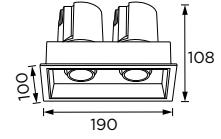

AKIRA

Akira Series

100x100/ 190x100

Fixed Luminaire- Trim ☐

Technical Details

Operating Temp	-20°C-+45°C
Life Time	50,000hrs
Power Factor	>0.45
Power Cable	2x0.75mm²/ L=0.5m
IP Rate	IP20
IK Protection	NA
Tilt/Rotate	NA

Order Code Example: **WL11000.02.10.30**

Product Code.Color Finish.Beam Angle.CCT

Fixed Luminaire	Product Code	Light Source	Input	Efficacy Im/W	Finish	Beam Angle	Color Temp	Driver Options
100x100 - 8W - 12W	☐ WL111149	Luminus	220-240VAC	38-40lm	WH (02)	15° (15)	2700K (27)	On/ Off
	☐ WL111150				BK (04)	24° (24)	3000K (30) 4000K (40) 5000K (50)	0-10V Triac Dali

190x100 - 16W	☐ WL111151
- 24W	WL111152

WL111149-320lm/ WL111150-460lm
WL111151-512lm/ WL111152-780lm