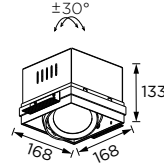

Coffer Series

168x168/ 168x325/ 168x482

Tilttable Luminaire- Trimless ☐
Reflector Large

WL111006T
∅ 164x164