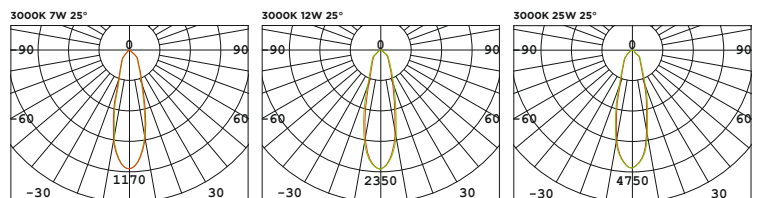

ENZO

Enzo Series

Ø70/ Ø100/ Ø120

Fixed Luminaire- Trim ☐

Ø 62

Ø 92

Ø 115

Enzo Series

Ø105/ 105x105/ 105x200

Tilttable Luminaire- Trim ☐ ☐

Ø 95

95x95

95x190

Technical Details

Operating Temp	-20°C+45°C
Life Time	50,000hrs
Power Factor	>0.9
Power Cable	3x0.75mm²/ L=0.5m
IP Rate	IP20
IK Protection	NA
Tilt/Rotate	± 25°/355°

Order Code Example: **WL111000.02.10.30**

Product Code.Color Finish.Beam Angle.CCT

Fixed Version	Product Code	Light Source	Input	Efficacy Im/W	Finish	Beam Angle	Color Temp	Driver Options
Ø70 - 7W	☐ WL111024	Cree	100-240VAC	100lm/W	WH (02)	16° (16)	2700K (27)	On/ Off
Ø100 - 12W	WL111025				BK (04)	25° (25)	3000K (30)	0-10V
Ø120 - 25W	WL111026					36° (36)	4000K (40)	Triac
							5000K (50)	Dali

Tilttable Version

Ø105 - 12W	☐ WL111027
105x105 - 12W	☐ WL111028
105x200 - 2x12W	WL111029

WL111024-700lm/ WL111026-2500lm
WL111025, WL111027, WL111028-1200lm
WL111029-2400lm