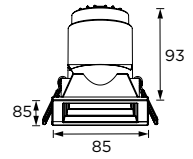

## Dylan Series

85x85

Fixed Luminaire- Trim

WL111359  
∅ 75x75

WL111360  
∅ 75x75