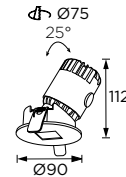

Ruby Series

Ø90

Tilttable Luminaire- Trim ○