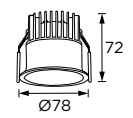

DONNA

Donna Series

Ø85/ Ø78

Fixed Luminaire- Trim ○

Donna Series

Ø90

Tilttable Luminaire- Trim ○

Ø80

Technical Details

Operating Temp	-20°C-+45°C
Life Time	50,000hrs
Power Factor	>0.9
Power Cable	3x0.75mm²/ L=0.5m
IP Rate	IP65
IK Protection	NA
Tilt/Rotate	30°/350°

Order Code Example: **WL111000.02.10.30**

Product Code.Color Finish.Beam Angle.CCT

Fixed Luminaire	Product Code	Light Source	Input	Efficacy Im/W	Finish	Beam Angle	Color Temp	Driver Options
Ø85 - 12W	○ WL111031	Cree	100-240VAC	100lm	WH (02)	16° (16)	2700K (27)	On/ Off
Ø78	WL111033				BK (04)	25° (25)	3000K (30)	0-10V
						36° (36)	4000K (40)	Triac
						58° (58)	5000K (50)	Dali

Tilttable Luminaire

Ø90 - 7W	○ WL111382
- 12W	WL111032

WL111031, WL111032, WL111033-1200lm/ WL111382-700lm