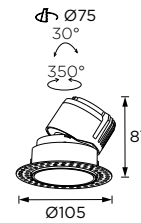

BETTY

Betty Series
Ø65/ Ø86/ Ø106

Tilttable Luminaire- Trim ○

Betty Series
Ø85/ Ø105/ Ø125

Tilttable Luminaire- Trimless ○

WL111306T

Technical Details

Operating Temp	-20°C+45°C
Life Time	50,000hrs
Power Factor	>0.9
Power Cable	3x0.75mm²/ L=0.5m
IP Rate	IP20
IK Protection	NA
Tilt/Rotate	30°/350°

Order Code Example: **WL111000.02.10.30**

Product Code.Color Finish.Beam Angle.CCT

Tilttable Luminaire	Product Code	Light Source	Input	Efficacy Im/W	Finish	Beam Angle	Color Temp	Driver Options
Ø65 - 3W	○ WL111302	Cree	220-240VAC	80lm	WH (02)	12° (12)	2700K (27)	On/ Off
- 7W	WL111304				BK (04)	24° (24)	3000K (30)	0-10V
Ø86 - 12W	WL111306					36° (36)	4000K (40)	Triac
Ø106 - 18W	WL111308					50° (50)	5000K (50)	Dali
- 24W	WL111310							
- 30W	WL111312							
Ø85 - 3W	○ WL111302T							
- 7W	WL111304T							
Ø105 - 12W	WL111306T							
Ø125 - 18W	WL111308T							
- 24W	WL111310T							
- 30W	WL111312T							

WL111302-240lm/ WL111304-560lm
WL111306-960lm/ WL111308-1440lm
WL111310-1920lm/ WL111312-2400lm