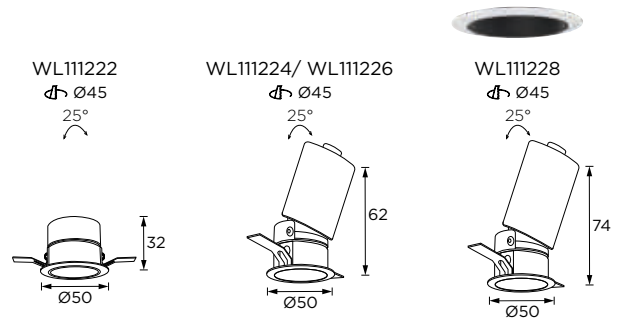

## Carson Series

Ø50

Tilttable Luminaire- Trim ○