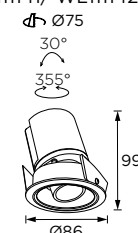

### Technical Details

Operating Temp	-20°C-+45°C
Life Time	50,000hrs
Power Factor	>0.45
Power Cable	2x0.75mm <sup>2</sup> / L=0.5m
IP Rate	IP20
IK Protection	NA
Tilt/Rotate	30°/355°

Order Code Example: **WL111000.02.10.30**