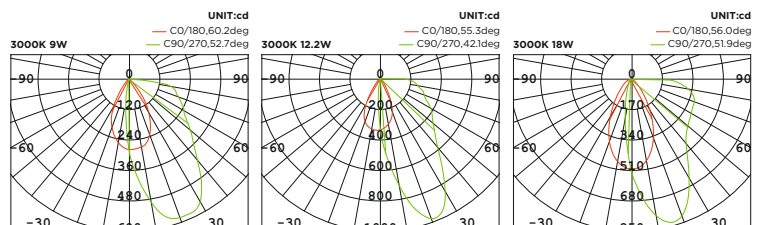

EVELYN

Evelyn Series
Ø64/ Ø91/ Ø125

Fixed Luminaire- Trim
Wall Washer

Technical Details

Operating Temp	-20°C-+45°C
Life Time	50,000hrs
Power Factor	>0.9
Power Cable	2x0.75mm²/ L=0.5m
IP Rate	IP20
IK Protection	NA
Tilt/Rotate	NA

Order Code Example: **WL111000.02.10.30**

Product Code.Color Finish.Beam Angle.CCT

Fixed Luminaire	Product Code	Light Source	Input	Efficacy Im/W	Finish	Beam Angle	Color Temp	Driver Options
Ø64 - 9W	WL111091	Bridgelux	350mA	105-127lm	WH (02)	Asymmetric	2700K (27)	On/ Off
Ø91 - 12.2W	WL111092		500mA		BK (04)	(24)	3000K (30)	0-10V
Ø125 - 18W	WL111093						4000K (40)	Triac
							5000K (50)	Dali

WL111091-1077lm/ WL111092-1474lm/ WL111093-2296lm