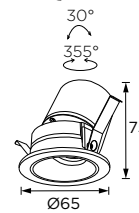

Akira Series

Ø65/ Ø85

Tilttable Luminaire- Trim ○

WL11118/ WL11119
Ø 75