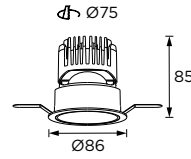

# BETTY

Betty Series  
Ø65/ Ø86/ Ø106

Fixed Luminaire- Trim ○

WL111301/ WL111303

WL111305

WL111307  
WL111309/ WL111311

Betty Series  
Ø85/ Ø105/ Ø125

Fixed Luminaire- Trimless ○