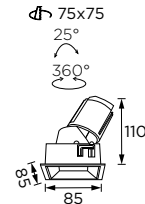

## Lydia Series

85x85

Tilttable Luminaire- Trim

WL111249/ WL111250

WL111251