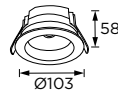

## Delphi Series

Ø103/ Ø144/ Ø183

Fixed Luminaire- Trim ○

WL111281  
∅ 90

WL111283  
∅ 125

WL111282  
∅ 160