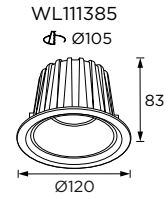

Technical Details

Operating Temp	-20°C-+45°C
Life Time	50,000hrs
Power Factor	>0.9
Power Cable	3x0.75mm²/ L=0.5m
IP Rate	IP20
IK Protection	NA
Tilt/Rotate	NA

Order Code Example: **WL111000.02.10.30**

Product Code.Color Finish.Beam Angle.CCT

Fixed Luminaire	Product Code	Light Source	Input	Efficacy Im/W	Finish	Beam Angle	Color Temp	Driver Options
Ø76 - 7W	○ WL111383	Cree	100-240VAC	90lm	WH (02)	15° (15)	2700K (27)	On/ Off
Ø100 - 12W	WL111384				BK (04)	30° (30)	3000K (30)	0-10V
Ø120 - 20W	WL111385					45° (45)	4000K (40)	Triac
Ø140 - 30W	WL111386						5000K (50)	Dali