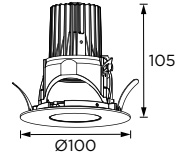

## Dean Series

Ø100

Tilttable Luminaire- Trim

WL111261/ WL111262

∅85

WL111263

∅85