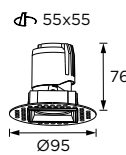

WL111313T/ WL111315T