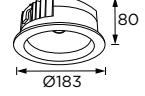

## Delphi Series

Ø103/ Ø144/ Ø183

Fixed Luminaire- Trim ○

WL111281  
∅ 90

WL111283  
∅ 125

WL111282  
∅ 160