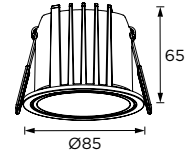

## Manic Series

Ø85

Fixed Luminaire- Trim ○

WL111252/ WL111376

∅ 75