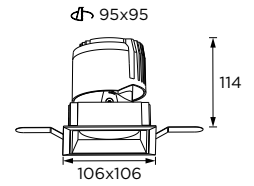

BETTY

Betty Series
66x66/ 86x86/ 106x106

Fixed Luminaire- Trim ☐

Betty Series
Ø95/ Ø125/ Ø155

Fixed Luminaire- Trimless ☐

Technical Details

Operating Temp	-20°C-+45°C
Life Time	50,000hrs
Power Factor	>0.9
Power Cable	3x0.75mm²/ L=0.5m
IP Rate	IP20
IK Protection	NA
Tilt/Rotate	NA

Order Code Example: **WL111000.02.10.30**

Product Code.Color Finish.Beam Angle.CCT

Fixed Luminaire	Product Code	Light Source	Input	Efficacy Im/W	Finish	Beam Angle	Color Temp	Driver Options
66x66 - 3W	☐ WL111313	Cree	220-240VAC	80lm	WH (02)	12° (12)	2700K (27)	On/ Off
- 7W	WL111315				BK (04)	24° (24)	3000K (30)	0-10V
86x86 - 12W	WL111317					36° (36)	4000K (40)	Triac
106x106 - 18W	WL111318					50° (50)	5000K (50)	Dali
- 24W	WL111320							
- 30W	WL111322							
Ø95 - 3W	☐ WL111313T							
- 7W	WL111315T							
Ø125 - 12W	WL111317T							
Ø155 - 18W	WL111318T							
- 24W	WL111320T							
- 30W	WL111322T							

WL111313-240lm/ WL111315-560lm
WL111317-960lm/ WL111318-1440lm
WL111320-1920lm/ WL111322-2400lm