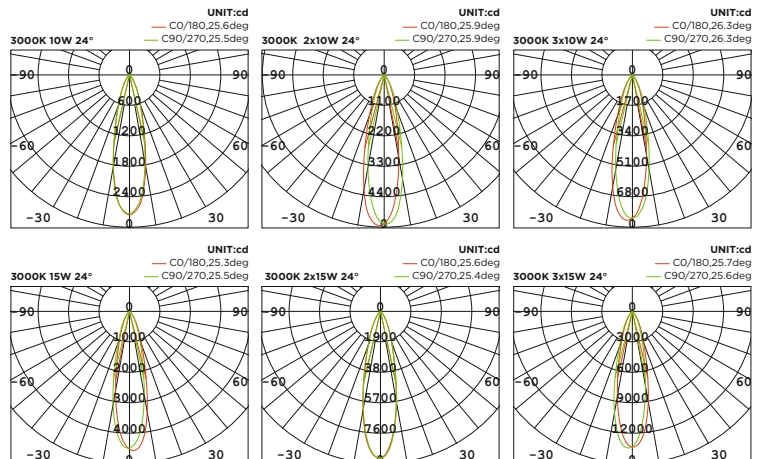

WL111000-110lm(10W)-1650lm(15W)
WL111001-2200lm(20W)-3300lm(30W)
WL111002-3300lm(30W)-4950lm(45W)