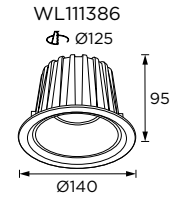

Technical Details

Operating Temp	-20°C-+45°C
Life Time	50,000hrs
Power Factor	>0.9
Power Cable	3x0.75mm²/ L=0.5m
IP Rate	IP20
IK Protection	NA
Tilt/Rotate	NA

Order Code Example: **WL111000.02.10.30**

Product Code.Color Finish.Beam Angle.CCT

Fixed Luminaire	Product Code	Light Source	Input	Efficacy Im/W	Finish	Beam Angle	Color Temp	Driver Options
Ø76 - 7W	○ WL111383	Cree	100-240VAC	90lm	WH (02)	15° (15)	2700K (27)	On/ Off
Ø100 - 12W	WL111384				BK (04)	30° (30)	3000K (30)	0-10V
Ø120 - 20W	WL111385					45° (45)	4000K (40)	Triac
Ø140 - 30W	WL111386						5000K (50)	Dali