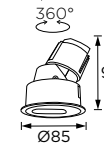

## Lydia Series

Ø85

Tilttable Luminaire- Trim ○

WL111243/ WL111244

∅75  
25°  
360°

WL111245

∅75  
25°  
360°