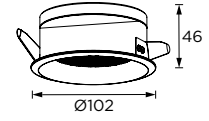

# LAURA

Laura Series  
 Ø60/ Ø82/ Ø102

Fixed Luminaire- Trim ○

WL111110  
 ⌀ 55

WL1111291  
 ⌀ 75

WL111375  
 ⌀ 95