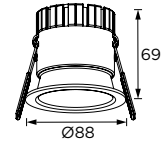

# LINDA

Linda Series

Ø72/ Ø88

Fixed Luminaire- Trim ○

WL111112  
∅67

WL111239  
∅83