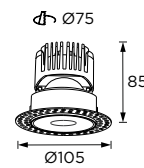

BETTY

Betty Series
Ø65/ Ø86/ Ø106

Fixed Luminaire- Trim ○

Betty Series
Ø85/ Ø105/ Ø125

Fixed Luminaire- Trimless ○

WL111328T

Technical Details

Operating Temp	-20°C-+45°C
Life Time	50,000hrs
Power Factor	>0.9
Power Cable	3x0.75mm²/ L=0.5m
IP Rate	IP20
IK Protection	NA
Tilt/Rotate	NA

Order Code Example: **WL111000.02.10.30**

Product Code.Color Finish.Beam Angle.CCT

Fixed Luminaire	Product Code	Light Source	Input	Efficacy Im/W	Finish	Beam Angle	Color Temp	Driver Options
Ø65 - 3W - 7W Ø86 - 12W Ø106 - 18W - 24W - 30W	○ WL111324	Cree	220-240VAC	80lm	WH (02) BK (04)	12° (12)	2700K (27)	On/ Off
	WL111326					24° (24)	3000K (30)	0-10V
	WL111328					36° (36)	4000K (40)	Triac
	WL111330					50° (50)	5000K (50)	Dali
	WL111332							
	WL111334							
Ø85 - 3W - 7W Ø105 - 12W Ø125 - 18W - 24W - 30W	○ WL111324T							
	WL111326T							
	WL111328T							
	WL111330T							
	WL111332T							
	WL111334T							

WL111324-240lm/ WL111326-560lm
WL111328-960lm/ WL111330-1440lm
WL111332-1920lm/ WL111334-2400lm