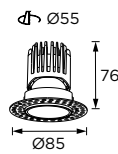

WL111301T/ WL111303T