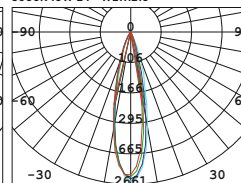

3000K 10W 24° WL111210