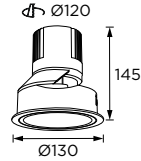

ELENA

Elena Series

Ø95/ Ø130/ Ø180

Fixed Luminaire- Trim ○

WL111201

Elena Series

Ø95/ Ø130/ Ø180

Tiltable Luminaire- Trim ○

Technical Details

Operating Temp	-20°C-+45°C
Life Time	50,000hrs
Power Factor	>0.9
Power Cable	3x0.75mm²/ L=0.5m
IP Rate	IP20
IK Protection	NA
Tilt/Rotate	30°/ 350°

Order Code Example: **WL111000.02.10.30**

Product Code.Color Finish.Beam Angle.CCT

Fixed Luminaire	Product Code	Light Source	Input	Efficacy lm/W	Finish	Beam Angle	Color Temp	Driver Options
Ø95 - 10W	○ WL111193	Citizen	220-240VAC	60-85lm	WH (02)	15° (15)	2700K (27)	On/ Off
- 15W	WL111195				BK (04)	24° (24)	3000K (30)	0-10V
Ø130 - 20W	WL111197					36° (36)	4000K (40)	Triac
- 25W	WL111199						5000K (50)	Dali
- 30W	WL111201							

Tiltable Luminaire

Ø95 - 10W	○ WL111194
- 15W	WL111196
Ø130 - 20W	WL111198
- 25W	WL111200
- 30W	WL111202

Fixed Luminaire

Ø180 - 40W	○ WL111203

Ø180 - 40W	○ WL111204

- 15° (15)
- 20° (20)
- 30° (30)
- 36° (36)
- 45° (45)

WL111193, WL111194-650lm/ WL111195, WL111196-1050lm
WL111197, WL111198-1400lm/ WL111199, WL111200-1750lm
WL111201, WL111202-1800lm/ WL111203, WL111204-3400lm