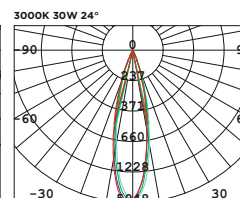

Fixed Luminaire

Ø180 - 40W	○ WL111203

Ø180 - 40W	○ WL111204

- 15° (15)
- 20° (20)
- 30° (30)
- 36° (36)
- 45° (45)

WL111193, WL111194-650lm/ WL111195, WL111196-1050lm
WL111197, WL111198-1400lm/ WL111199, WL111200-1750lm
WL111201, WL111202-1800lm/ WL111203, WL111204-3400lm