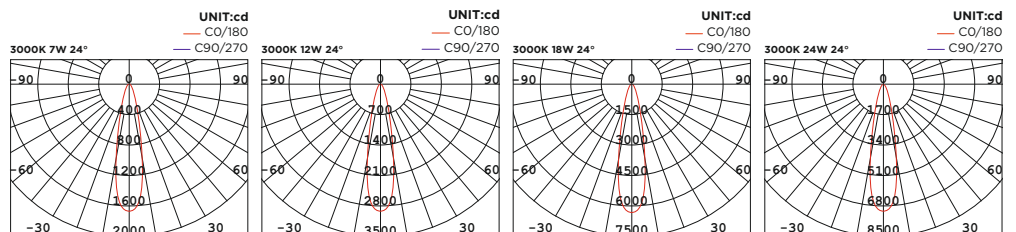

Technical Details

Operating Temp	-20°C+45°C
Life Time	50,000hrs
Power Factor	>0.9
Power Cable	3x0.75mm²/ L=0.5m
IP Rate	IP20
IK Protection	NA
Tilt/Rotate	30°/350°

Order Code Example: **WL111000.02.10.30**

Product Code.Color Finish.Beam Angle.CCT

Tilttable Luminaire	Product Code	Light Source	Input	Efficacy Im/W	Finish	Beam Angle	Color Temp	Driver Options
Ø65 - 3W	○ WL111302	Cree	220-240VAC	80lm	WH (02)	12° (12)	2700K (27)	On/ Off
- 7W	WL111304				BK (04)	24° (24)	3000K (30)	0-10V
Ø86 - 12W	WL111306					36° (36)	4000K (40)	Triac
Ø106 - 18W	WL111308					50° (50)	5000K (50)	Dali
- 24W	WL111310							
- 30W	WL111312							
Ø85 - 3W	○ WL111302T							
- 7W	WL111304T							
Ø105 - 12W	WL111306T							
Ø125 - 18W	WL111308T							
- 24W	WL111310T							
- 30W	WL111312T							

WL111302-240lm/ WL111304-560lm
WL111306-960lm/ WL111308-1440lm
WL111310-1920lm/ WL111312-2400lm