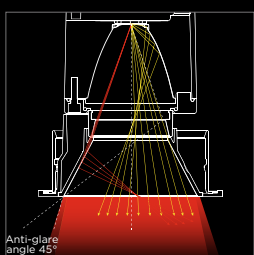

# Soft Lighting

Uniform transition from center to edge in the lighting area (Image shows that 25W AKIRA led spot light actual working situation, with beam angle 24°)

----- 100%  
 ----- 20%

# Comfortable Feeling

Uniform lighting distribution, natural illumination for wall washing. (Image shows that 24W AKIRA led wall washer actual working situation, with beam angle 24°)

## Deep Light

Anti-glare deep light source makes luminous range contraction and reduce the direct glare which helps to ensure that people cannot see the light source in a certain visual range.

## Focus Light

Two reflector structured optical design produce reasonable light distribution which gives excellent beam angle and anti-glare out put up to 45°