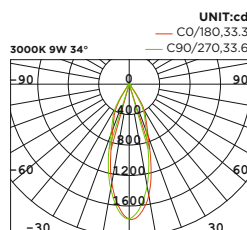

Technical Details

Operating Temp	-20°C+45°C
Life Time	50,000hrs
Power Factor	>0.9
Power Cable	2x0.75mm²/ L=0.5m
IP Rate	IP20
IK Protection	NA
Tilt/Rotate	60°/350°

Order Code Example: **WL111000.02.10.30**

Product Code.Color Finish.Beam Angle.CCT

Tilttable Luminaire	Product Code	Light Source	Input	Efficacy Im/W	Finish	Beam Angle	Color Temp	Driver Options
Ø50 - 2W	☐ WL111076	Oslon	220-240VAC	125-135lm	WH (02) BK (04)	12° (12)	2700K (27)	On/ Off
						17° (17)	3000K (30)	0-10V
						23° (23)	4000K (40)	Triac
							5000K (50)	Dali
Ø90 - 9W	☐ WL111077 ☐ WL111077T	Brightlux				24° (24)		
						34° (34)		
						48° (48)		
Ø97 - 12.2W	☐ WL111078 ☐ WL111078T					25° (25)		
						36° (36)		
						50° (50)		
Ø138 - 18W - 28W	☐ WL111079 ☐ WL111080			133-136lm