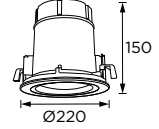

WL111096
Ø210