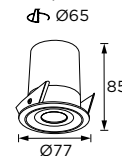

AKIRA

Akira Series

Ø77/ Ø80

Fixed Luminaire- Trim ○

Akira Series

Ø86

Tilttable Luminaire- Trim ○

Technical Details

Operating Temp	-20°C-+45°C
Life Time	50,000hrs
Power Factor	>0.45
Power Cable	2x0.75mm²/ L=0.5m
IP Rate	IP20
IK Protection	NA
Tilt/Rotate	30°/355°

Order Code Example: **WL111000.02.10.30**

Product Code.Color Finish.Beam Angle.CCT

Fixed Luminaire	Product Code	Light Source	Input	Efficacy Im/W	Finish	Beam Angle	Color Temp	Driver Options
Ø80 - 8W	○ WL111137	Luminus	220-240VAC	55-57lm	WH (02)	15° (15)	2700K (27)	On/ Off
- 12W	WL111138				BK (04)	24° (24)	3000K (30)	0-10V
						36° (36)	4000K (40)	Triac
							5000K (50)	Dali

Tilttable Luminaire

Ø86 - 8W	○ WL111139
- 12W	WL111140

Fixed Luminaire

Ø77 - 8W	○ WL111143	30-32lm	15°(15)
- 12W	WL111144		24°(24)

Tilttable Luminaire

Ø86 - 8W	○ WL111141
- 12W	WL111142

WL111137, WL111139-460lm
WL111138, WL111140-660lm
WL111143, WL111144-460lm
WL111141, WL111142-660lm