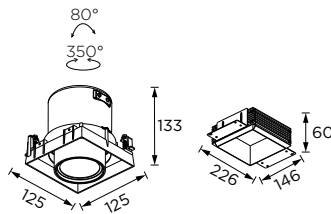

## Hoop Series

125x125/ 125x270

Tiltable Luminaire- Trimless

WL111087T/ WL111089T

∅ 147x147

WL111088T/ WL111090T

∅ 147x292