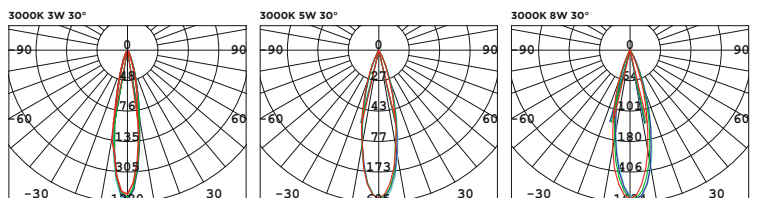

Tilttable Luminaire

Ø50-3W ○ WL111224
-5W WL111226
-8W WL111228

WL111221, WL111222-120lm/ WL111223, WL111224-195lm
WL111225, WL111226-300lm/ WL111227, WL111228-480lm