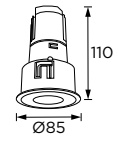

## Lydia Series

Ø85

Tilttable Luminaire- Trim ○

WL111243/ WL111244

∅75  
25°  
360°

WL111245

∅75  
25°  
360°