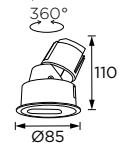

## Lydia Series

Ø85

Tilttable Luminaire- Trim ○

WL111243/ WL111244

∅75  
25°  
360°

WL111245

∅75  
25°  
360°