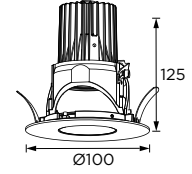

## Dean Series

Ø100

Tilttable Luminaire- Trim

WL111261/ WL111262

∅85

WL111263

∅85