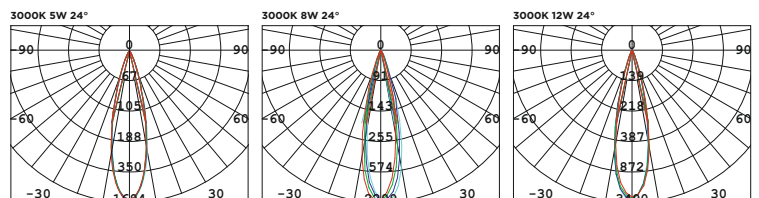

LYDIA

Lydia Series

Ø85

Fixed Luminaire-Trim ○

Lydia Series

Ø85

Tilttable Luminaire- Trim ○

Technical Details

Operating Temp	-20°C-+45°C
Life Time	50,000hrs
Power Factor	>0.9
Power Cable	3x0.75mm²/ L=0.5m
IP Rate	IP54
IK Protection	NA
Tilt/Rotate	25°/360°

Order Code Example: **WL111000.02.10.30**

Product Code.Color Finish.Beam Angle.CCT

Fixed Luminaire	Product Code	Light Source	Input	Efficacy Im/W	Finish	Beam Angle	Color Temp	Driver Options
Ø85 - 5W	○ WL111231	Citizen	220-240VAC	60lm	WH (02)	11° (11)	2700K (27)	On/ Off
- 8W	WL111232				BK (04)	18° (18) 24° (24) 36° (36) 50° (50)	3000K (30) 4000K (40) 5000K (50)	0-10V Triac Dali
Tilttable Luminaire								
Ø85 - 5W	○ WL111234			50lm				
- 8W	WL111235							
Fixed Luminaire								
Ø85 - 12W	○ WL111233			60lm		18° (18) 24° (24) 36° (36) 50° (50)		
Tilttable Luminaire								
Ø85 - 12W	○ WL111236			50lm				

WL111231-300lm/ WL111232-480lm/ WL111233-720lm
WL111234-250lm/ WL111235-400lm/ WL111236-600lm