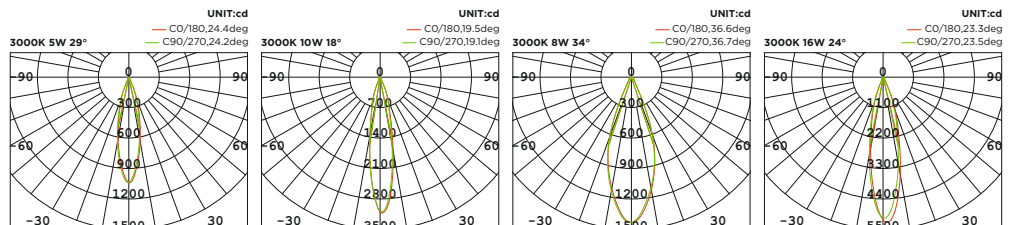

Technical Details

Operating Temp	-20°C-+45°C
Life Time	50,000hrs
Power Factor	>0.9
Power Cable	2x0.75mm²/ L=0.5m
IP Rate	IP20
IK Protection	NA
Tilt/Rotate	90°/350°

Order Code Example: **WL111000.02.10.30**

Product Code.Color Finish.Beam Angle.CCT

Tilttable Luminaire	Product Code	Light Source	Input	Efficacy Im/W	Finish	Beam Angle	Color Temp	Driver Options
83x83 - 5W	☐ WL111081	Brightlux	100-240VAC	94-130lm	WH (02)	18° (18)	2700K (27)	On/ Off
- 8W	WL111083				BK (04)	29° (29)	3000K (30)	0-10V
83x151 - 10W	WL111082					48° (48)	4000K (40)	Triac
- 16W	WL111084						5000K (50)	Dali

68x68 - 5W	☐ WL111081T					24° (24)		
- 8W	WL111083T					34° (34)		
68x136 - 10W	WL111082T					48° (48)		
- 16W	WL111084T							

WL111081-471lm/ WL111082-942lm
WL111083-1037lm/ WL111084-2074lm