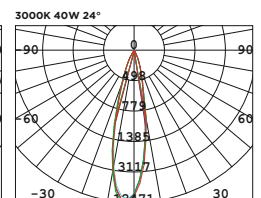

Fixed Luminaire

Ø180 - 40W	○ WL111203

Ø180 - 40W	○ WL111204

- 15° (15)
- 20° (20)
- 30° (30)
- 36° (36)
- 45° (45)

WL111193, WL111194-650lm/ WL111195, WL111196-1050lm
WL111197, WL111198-1400lm/ WL111199, WL111200-1750lm
WL111201, WL111202-1800lm/ WL111203, WL111204-3400lm