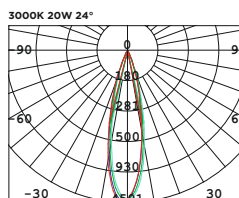

Fixed Luminaire

Ø180 - 40W	○ WL111203

Ø180 - 40W	○ WL111204

- 15° (15)
- 20° (20)
- 30° (30)
- 36° (36)
- 45° (45)

WL111193, WL111194-650lm/ WL111195, WL111196-1050lm
WL111197, WL111198-1400lm/ WL111199, WL111200-1750lm
WL111201, WL111202-1800lm/ WL111203, WL111204-3400lm