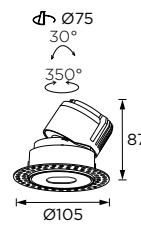

BETTY

Betty Series
Ø65/ Ø86/ Ø106

Tilttable Luminaire- Trim ☐

Betty Series
Ø85/ Ø105/ Ø125

Tilttable Luminaire- Trimless ☐

WL111329T

Technical Details

Operating Temp	-20°C+45°C
Life Time	50,000hrs
Power Factor	>0.9
Power Cable	3x0.75mm²/ L=0.5m
IP Rate	IP20
IK Protection	NA
Tilt/Rotate	30°/350°

Order Code Example: **WL111000.02.10.30**

Product Code.Color Finish.Beam Angle.CCT

Tilttable Luminaire	Product Code	Light Source	Input	Efficacy Im/W	Finish	Beam Angle	Color Temp	Driver Options
Ø65 - 3W	☐ WL111325	Cree	220-240VAC	80lm	WH (02)	12° (12)	2700K (27)	On/ Off
- 7W	WL111327					24° (24)	3000K (30)	0-10V
Ø86 - 12W	WL111329					36° (36)	4000K (40)	Triac
Ø106 - 18W	WL111331					50° (50)	5000K (50)	Dali
- 24W	WL111333							
- 30W	WL111335							
Ø85 - 3W	☐ WL111325T							
- 7W	WL111327T							
Ø105 - 12W	WL111329T							
Ø125 - 18W	WL111331T							
- 24W	WL111333T							
- 30W	WL111335T							

WL111325-240lm/ WL111327-560lm
WL111329-960lm/ WL111331-1440lm
WL111333-1920lm/ WL111335-2400lm