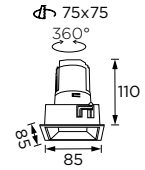

## Lydia Series

85x85

Tilttable Luminaire- Trim

WL111249/ WL111250

WL111251