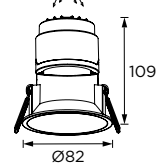

OWEN

Owen Series

Ø82

Tilttable Luminaire- Trim ☐

∅75

±25°

∅75

±25°

Owen Series

82x82

Tilttable Luminaire- Trim ☐

75x75

±25°

75x75

±25°

Technical Details

Operating Temp	-20°C-+45°C
Life Time	50,000hrs
Power Factor	>0.9
Power Cable	3x0.75mm²/ L=0.5m
IP Rate	IP44
IK Protection	NA
Tilt/Rotate	25°/NA

Order Code Example: **WL111000.02.10.30**

Product Code.Color Finish.Beam Angle.CCT

Tilttable Luminaire	Product Code	Light Source	Input	Efficacy Im/W	Finish	Beam Angle	Color Temp	Driver Options
Ø82 - 7W - 12W	☐ WL111297	Cree	220-240VAC	75-77lm	WH (02) BK (04)	15° (15)	2700K (27)	On/ Off
	24° (24)					3000K (30)	0-10V	
	36° (36)					4000K (40)	Triac	
							5000K (50)	Dali

82x82 - 7W - 12W	☐ WL111299
	WL111300