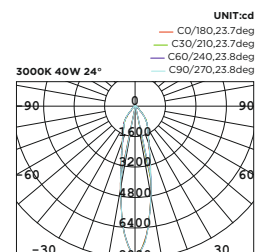

Tilttable Luminaire

Small

Ø168 - 40W	Ø128	Ø128	100-240VAC	15° (15)
				24° (24)
				38° (38)
				60° (60)

WL111043, WL111045, WL111047-2559lm
WL111042, WL111044, WL111046-3888lm