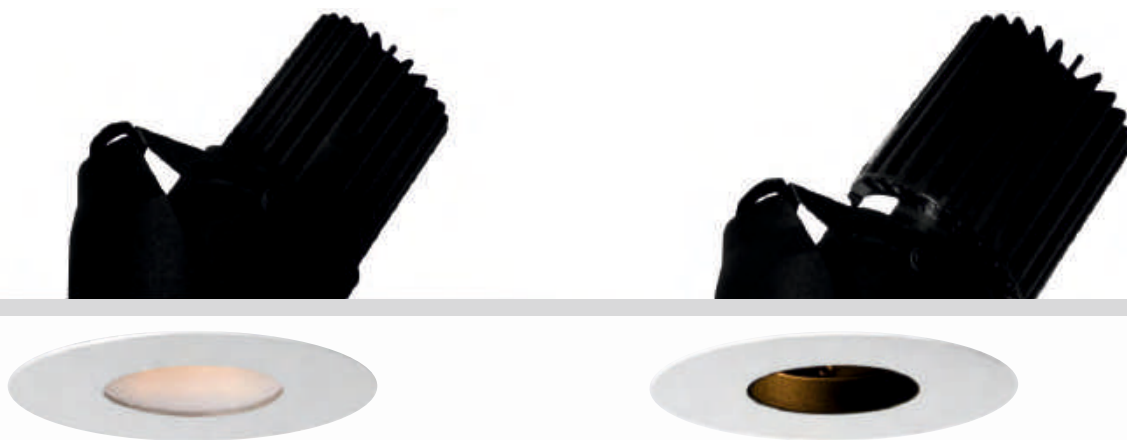

Housing

Small aperture round shape design in pinhole for professional task lighting.

Luminaire body and heat sink made with die cast aluminum and using stainless steel spring for the installation on a ceiling thickness of max 30mm.

Optic

Narrow and medium beam angles

Finish

White

Black

Available other finishes on request as per the availability.

LED Source

Adopts high quality COB LED as a light source with CRI: 80+ and CCT: 2700K/3000K/4000K/5000K.

Other CRI and CCT available upon request as per the availability.

Accessories

Oval lens, Checkered lens, Frosted lens, honeycomb louver

Functions

Supplied with Non-dimmable remote driver

Dimmable option: 0-10V, Triac, Dali

Available other options upon request.