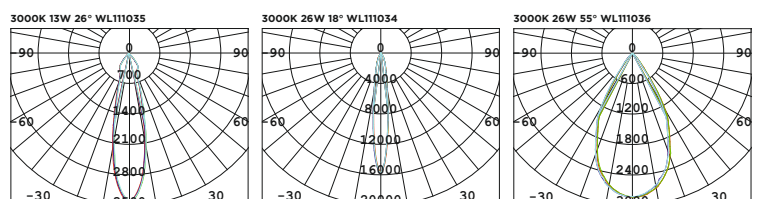

WL111034, WL111036-2559lm/ WL111037-5118lm/ WL111038-7677lm
WL111035, WL111039-1329lm/ WL111040-2658lm/ WL111041-3987lm