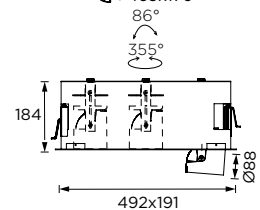

## Harley Series

191x191/ 191x341/ 191x492

Tilttable Luminaire- Trim  Large

WL111036  
Ø170x163

WL111037  
Ø313x170

WL111038  
Ø463x170