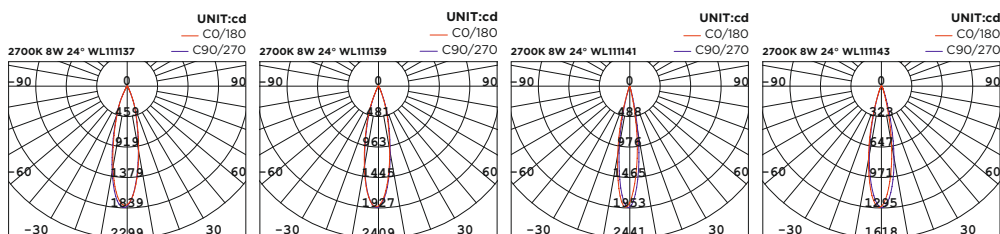

AKIRA

Akira Series

Ø77/ Ø80

Fixed Luminaire- Trim ○

Akira Series

Ø86

Tilttable Luminaire- Trim ○

Technical Details

Operating Temp	-20°C-+45°C
Life Time	50,000hrs
Power Factor	>0.45
Power Cable	2x0.75mm²/ L=0.5m
IP Rate	IP20
IK Protection	NA
Tilt/Rotate	30°/355°

Order Code Example: **WL111000.02.10.30**

Product Code.Color Finish.Beam Angle.CCT

Fixed Luminaire	Product Code	Light Source	Input	Efficacy Im/W	Finish	Beam Angle	Color Temp	Driver Options
Ø80 - 8W	○ WL111137	Luminus	220-240VAC	55-57lm	WH (02)	15° (15)	2700K (27)	On/ Off
- 12W	WL111138				BK (04)	24° (24)	3000K (30)	0-10V
						36° (36)	4000K (40)	Triac
							5000K (50)	Dali

Tilttable Luminaire

Ø86 - 8W	○ WL111139
- 12W	WL111140

Fixed Luminaire

Ø77 - 8W	○ WL111143	30-32lm	15°(15)
- 12W	WL111144		24°(24)

Tilttable Luminaire

Ø86 - 8W	○ WL111141
- 12W	WL111142

WL111137, WL111139-460lm
WL111138, WL111140-660lm
WL111143, WL111144-460lm
WL111141, WL111142-660lm