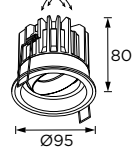

# DUROS

Duros Series

Ø95

Tilttable Luminaire- Trim ○

WL111258

⌀88

±25°