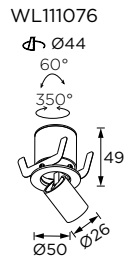

# CAMRYN

Camryn Series  
Ø50/ Ø90/ Ø138

Tilttable Luminaire- Trim

Camryn Series  
Ø97

Tilttable Luminaire- Trimless