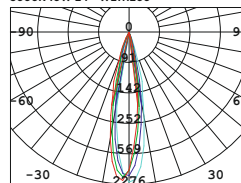

Technical Details

Operating Temp	-20°C-+45°C
Life Time	50,000hrs
Power Factor	>0.9
Power Cable	3x0.75mm²/ L=0.5m
IP Rate	IP20
IK Protection	NA
Tilt/Rotate	25°/NA

Order Code Example: **WL111000.02.10.30**

Product Code.Color Finish.Beam Angle.CCT

Tilttable Luminaire	Product Code	Light Source	Input	Efficacy Im/W	Finish	Beam Angle	Color Temp	Driver Options
Ø90 - 10W	○ WL111206	Philips	220-240VAC	50lm	WH (02)	10° (10)	2700K (27)	On/ Off
	WL111210					15° (15)	3000K (30)	0-10V
	WL111214					24° (24)	4000K (40)	Triac
	WL111218					30° (30)	5000K (50)	Dali
						36° (36)		

Ø90 - 15W	○ WL111208	15° (15)
	WL111212	24° (24)
	WL111216	30° (30)
	WL111220	36° (36)

3000K 10W 24° WL111206