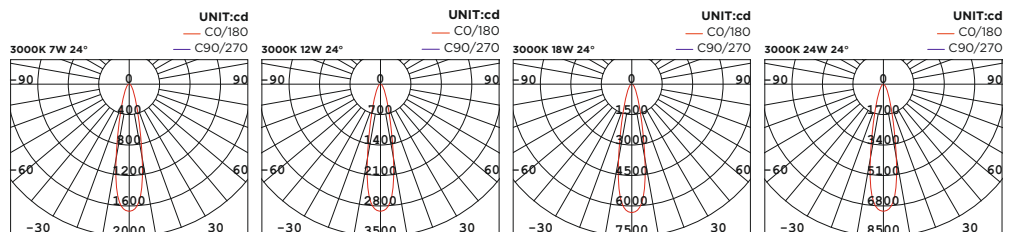

Technical Details

Operating Temp -20°C/+45°C
Life Time 50,000hrs
Power Factor >0.9
Power Cable 3x0.75mm²/ L=0.5m
IP Rate IP20
IK Protection NA
Tilt/Rotate 30°/350°

Order Code Example: **WL111000.02.10.30**

Product Code.Color Finish.Beam Angle.CCT

Tilttable Luminaire	Product Code	Light Source	Input	Efficacy Im/W	Finish	Beam Angle	Color Temp	Driver Options
66x66 - 3W	☐ WL111314	Cree	220-240VAC	80lm	WH (02)	12° (12)	2700K (27)	On/ Off
- 7W	WL111316				BK (04)	24° (24)	3000K (30)	0-10V
86x86 - 12W	WL111289					36° (36)	4000K (40)	Triac
106x106 - 18W	WL111319					50° (50)	5000K (50)	Dali
- 24W	WL111321							
- 30W	WL111323							
Ø95 - 3W	☐ WL111314T							
- 7W	WL111316T							
Ø125 - 12W	WL111289T							
Ø155 - 18W	WL111319T							
- 24W	WL111321T							
- 30W	WL111323T							

WL111314-240lm/ WL111316-560lm
WL111289-960lm/ WL111319-1440lm
WL111321-1920lm/ WL111323-2400lm