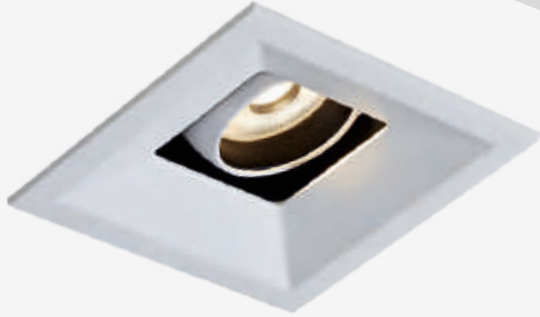

Housing

Round and square mounting trim in die cast aluminum with stainless steel spring for trim installation on a ceiling thickness of max 30mm.

Luminaire body inclusive snoot in die cast aluminum with inner painted in black.

Optic

Plastic -PC reflector
narrow, medium and wide beam angle available

Finish

White

Black

Available other finishes on request as per the availability.

90 Indoor Catalogue - Ceiling Recessed

LED Source

Adopts high quality COB LED as a light source with CRI: 80+ and CCT: 2700K/3000K/4000K/5000K.

Other CRI and CCT available upon request as per the availability.

Accessories

No accessories

Functions

Supplied with Non-dimmable remote driver

Dimmable option: 0-10V, Triac, Dali

Available other options upon request.