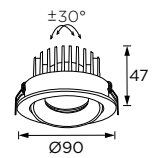

Technical Details

Operating Temp	-20°C-+45°C
Life Time	50,000hrs
Power Factor	>0.9
Power Cable	3x0.75mm²/ L=0.5m
IP Rate	IP65
IK Protection	NA
Tilt/Rotate	30°/350°

Order Code Example: **WL111000.02.10.30**

Product Code.Color Finish.Beam Angle.CCT

Fixed Luminaire	Product Code	Light Source	Input	Efficacy Im/W	Finish	Beam Angle	Color Temp	Driver Options
Ø85 - 12W	○ WL111031	Cree	100-240VAC	100lm	WH (02)	16° (16)	2700K (27)	On/ Off
Ø78	WL111033				BK (04)	25° (25)	3000K (30)	0-10V
						36° (36)	4000K (40)	Triac
						58° (58)	5000K (50)	Dali