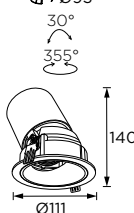

### Technical Details

Operating Temp	-20°C-+45°C
Life Time	50,000hrs
Power Factor	>0.45
Power Cable	2x0.75mm <sup>2</sup> / L=0.5m
IP Rate	IP20
IK Protection	NA
Tilt/Rotate	30°/355°

Order Code Example: **WL111000.02.10.30**