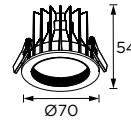

WL111055

∅ Ø60