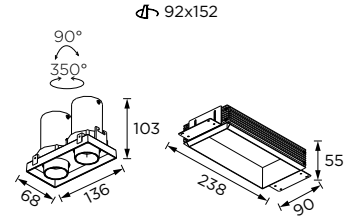

HOOP

Hoop Series
83x83/ 83x151

Tilttable Luminaire- Trim ☐

Hoop Series
68x68/ 68x136

Tilttable Luminaire- Trimless ☐

Technical Details

Operating Temp	-20°C-+45°C
Life Time	50,000hrs
Power Factor	>0.9
Power Cable	2x0.75mm²/ L=0.5m
IP Rate	IP20
IK Protection	NA
Tilt/Rotate	90°/350°

Order Code Example: **WL111000.02.10.30**

Product Code.Color Finish.Beam Angle.CCT

Tilttable Luminaire	Product Code	Light Source	Input	Efficacy Im/W	Finish	Beam Angle	Color Temp	Driver Options
83x83 - 5W	☐ WL111081	Brightlux	100-240VAC	94-130lm	WH (02)	18° (18)	2700K (27)	On/ Off
- 8W	WL111083				BK (04)	29° (29)	3000K (30)	0-10V
83x151 - 10W	WL111082					48° (48)	4000K (40)	Triac
- 16W	WL111084						5000K (50)	Dali

68x68 - 5W	☐ WL111081T					24° (24)		
- 8W	WL111083T					34° (34)		
68x136 - 10W	WL111082T					48° (48)		
- 16W	WL111084T							

WL111081-471lm/ WL111082-942lm
WL111083-1037lm/ WL111084-2074lm