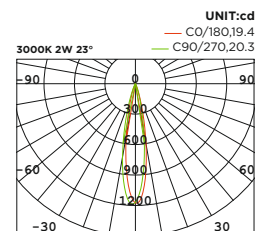

Technical Details

Operating Temp	-20°C+45°C
Life Time	50,000hrs
Power Factor	>0.9
Power Cable	2x0.75mm²/ L=0.5m
IP Rate	IP20
IK Protection	NA
Tilt/Rotate	60°/350°

Order Code Example: **WL111000.02.10.30**

Product Code.Color Finish.Beam Angle.CCT

Tilttable Luminaire	Product Code	Light Source	Input	Efficacy Im/W	Finish	Beam Angle	Color Temp	Driver Options
Ø50 - 2W	☐ WL111076	Oslon	220-240VAC	125-135lm	WH (02) BK (04)	12° (12)	2700K (27)	On/ Off
						17° (17)	3000K (30)	0-10V
						23° (23)	4000K (40)	Triac
							5000K (50)	Dali
Ø90 - 9W	☐ WL111077 ☐ WL111077T	Brightlux				24° (24)		
						34° (34)		
						48° (48)		
Ø97 - 12.2W	☐ WL111078 ☐ WL111078T					25° (25)		
						36° (36)		
						50° (50)		
Ø138 - 18W - 28W	☐ WL111079 ☐ WL111080			133-136lm