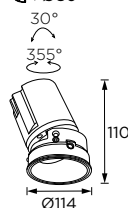

### Technical Details

Operating Temp	-20°C-+45°C
Life Time	50,000hrs
Power Factor	>0.45
Power Cable	2x0.75mm <sup>2</sup> / L=0.5m
IP Rate	IP20
IK Protection	NA
Tilt/Rotate	30°/355°

Order Code Example: **WL111000.02.10.30**