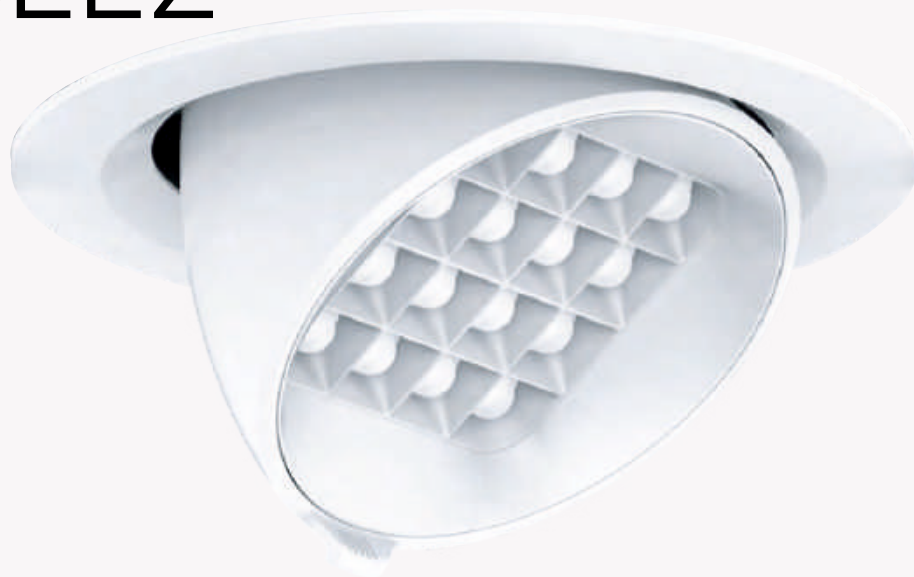

SERIES BEEZ

Housing

Round shape gimbal down light made in die cast aluminum with stainless steel spring installation on a ceiling thickness of max 30mm

Luminaire body and heat sink made with die cast aluminum and it has adjustable lighting direction provides all possible lighting effects.

LED Source

Adopts high quality SMD LED as a light source with CRI: 80+ and CCT: 2700K/3000K/4000K/5000K.

Other CRI and CCT available upon request as per the availability.

Optic

Dotted lens with 60° wide beam angle

Accessories

No accessories

Finish

White

Black

Available other finishes on request as per the availability.

Functions

Supplied with Non-dimmable remote driver

Dimmable option: 0-10V, Triac, Dali

Available other options upon request.