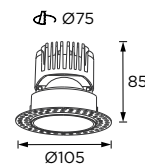

BETTY

Betty Series
Ø65/ Ø86/ Ø106

Fixed Luminaire- Trim ○

Betty Series
Ø85/ Ø105/ Ø125

Fixed Luminaire- Trimless ○

WL111305T

Technical Details

Operating Temp	-20°C-+45°C
Life Time	50,000hrs
Power Factor	>0.9
Power Cable	3x0.75mm²/ L=0.5m
IP Rate	IP20
IK Protection	NA
Tilt/Rotate	NA

Order Code Example: **WL111000.02.10.30**

Product Code.Color Finish.Beam Angle.CCT

Fixed Luminaire	Product Code	Light Source	Input	Efficacy Im/W	Finish	Beam Angle	Color Temp	Driver Options
Ø65 - 3W - 7W Ø86 - 12W Ø106 - 18W - 24W - 30W	○ WL111301	Cree	220-240VAC	80lm	WH (02) BK (04)	12° (12)	2700K (27)	On/ Off
	WL111303					24° (24)	3000K (30)	0-10V
	WL111305					36° (36)	4000K (40)	Triac
	WL111307					50° (50)	5000K (50)	Dali
	WL111309							
	WL111311							
Ø85 - 3W - 7W Ø105 - 12W Ø125 - 18W - 24W - 30W	○ WL111301T					12° (12)	2700K (27)	On/ Off
	WL111303T					24° (24)	3000K (30)	0-10V
	WL111305T					36° (36)	4000K (40)	Triac
	WL111307T					50° (50)	5000K (50)	Dali
	WL111309T							
	WL111311T							

WL111301-240lm/ WL111303-560lm
WL111305-960lm/ WL111307-1440lm
WL111309-1920lm/ WL111311-2400lm