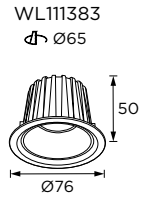

Technical Details

Operating Temp	-20°C-+45°C
Life Time	50,000hrs
Power Factor	>0.9
Power Cable	3x0.75mm²/ L=0.5m
IP Rate	IP20
IK Protection	NA
Tilt/Rotate	NA

Order Code Example: **WL111000.02.10.30**

Product Code.Color Finish.Beam Angle.CCT

Fixed Luminaire	Product Code	Light Source	Input	Efficacy Im/W	Finish	Beam Angle	Color Temp	Driver Options
Ø76 - 7W	○ WL111383	Cree	100-240VAC	90lm	WH (02)	15° (15)	2700K (27)	On/ Off
Ø100 - 12W	WL111384				BK (04)	30° (30)	3000K (30)	0-10V
Ø120 - 20W	WL111385					45° (45)	4000K (40)	Triac
Ø140 - 30W	WL111386						5000K (50)	Dali