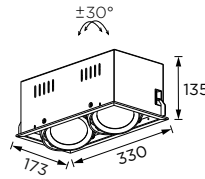

## Coffer Series

173x173/ 173x330/ 173x487

Tilttable Luminaire- Trim   
Reflector Large

WL111006  
∅ 160x160

WL111007  
∅ 320x160

WL111008  
∅ 475x160