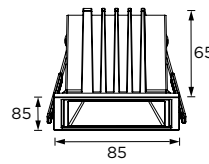

## Manic Series

85x85/ 85x168

Fixed Luminaire- Trim □

WL111377/ WL111378

∅ 75

WL111379/ WL111380

∅ 160x75