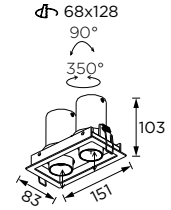

# HOOP

Hoop Series  
83x83/ 83x151

Tilttable Luminaire- Trim

WL111081/ WL111083

WL111082/ WL111084

Hoop Series  
68x68/ 68x136

Tilttable Luminaire- Trimless

WL111081T/ WL111083T