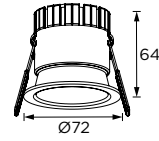

# LINDA

Linda Series

Ø72/ Ø88

Fixed Luminaire- Trim ○

WL111112  
∅67

WL111239  
∅83