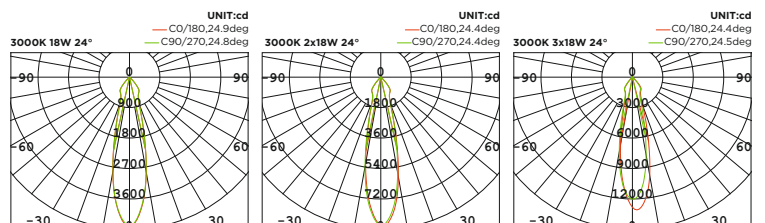

COFFER

Coffer Series

135x135/ 135x267/ 135x387

Tilttable Luminaire- Trim ☐
Reflector Medium

WL111003

∅ 120x120
±30°

WL111004

∅ 265x120
±30°

WL111005

∅ 376x120
±30°

Coffer Series

128x128/ 128x260/ 128x380

Tilttable Luminaire- Trim less ☐
Reflector Medium

WL111003T

∅ 124x124
±30°

WL111004T

∅ 256x124
±30°

WL111005T

∅ 376x124
±30°

Technical Details

Operating Temp	-20°C+45°C
Life Time	50,000hrs
Power Factor	>0.9
Power Cable	3x0.75mm²/ L=0.5m
IP Rate	IP20
IK Protection	NA
Tilt/Rotate	±30°/NA

Order Code Example: **WL111000.02.10.30**

Product Code.Color.Finish.Beam Angle.CCT

Tilttable luminaire	Product Code	Light Source	Input	Efficacy Im/W	Finish	Beam Angle	Color Temp	Driver Options
135x135 - 18W	☒ WL111003	Luminus	100-240VAC	110lm	WH (02)	15° (15)	2700K (27)	On/ Off
135x267 - 36W	WL111004				BK (04)	24° (24)	3000K (30)	0-10V
135x387 - 54W	WL111005					50° (50)	4000K (40) 5000K (50)	Triac Dali

128x128 - 18W	☐ WL111003T
128x260 - 36W	WL111004T
128x380 - 54W	WL111005T

WL111003-1980lm/ WL111004-3960lm/ WL111005-5940lm