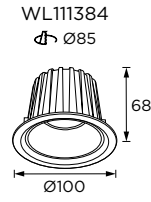

Technical Details

Operating Temp	-20°C-+45°C
Life Time	50,000hrs
Power Factor	>0.9
Power Cable	3x0.75mm²/ L=0.5m
IP Rate	IP20
IK Protection	NA
Tilt/Rotate	NA

Order Code Example: **WL111000.02.10.30**

Product Code.Color Finish.Beam Angle.CCT

Fixed Luminaire	Product Code	Light Source	Input	Efficacy Im/W	Finish	Beam Angle	Color Temp	Driver Options
Ø76 - 7W	○ WL111383	Cree	100-240VAC	90lm	WH (02)	15° (15)	2700K (27)	On/ Off
Ø100 - 12W	WL111384				BK (04)	30° (30)	3000K (30)	0-10V
Ø120 - 20W	WL111385					45° (45)	4000K (40)	Triac
Ø140 - 30W	WL111386						5000K (50)	Dali