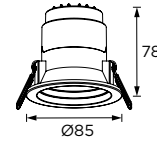

WL111357
∅ 75