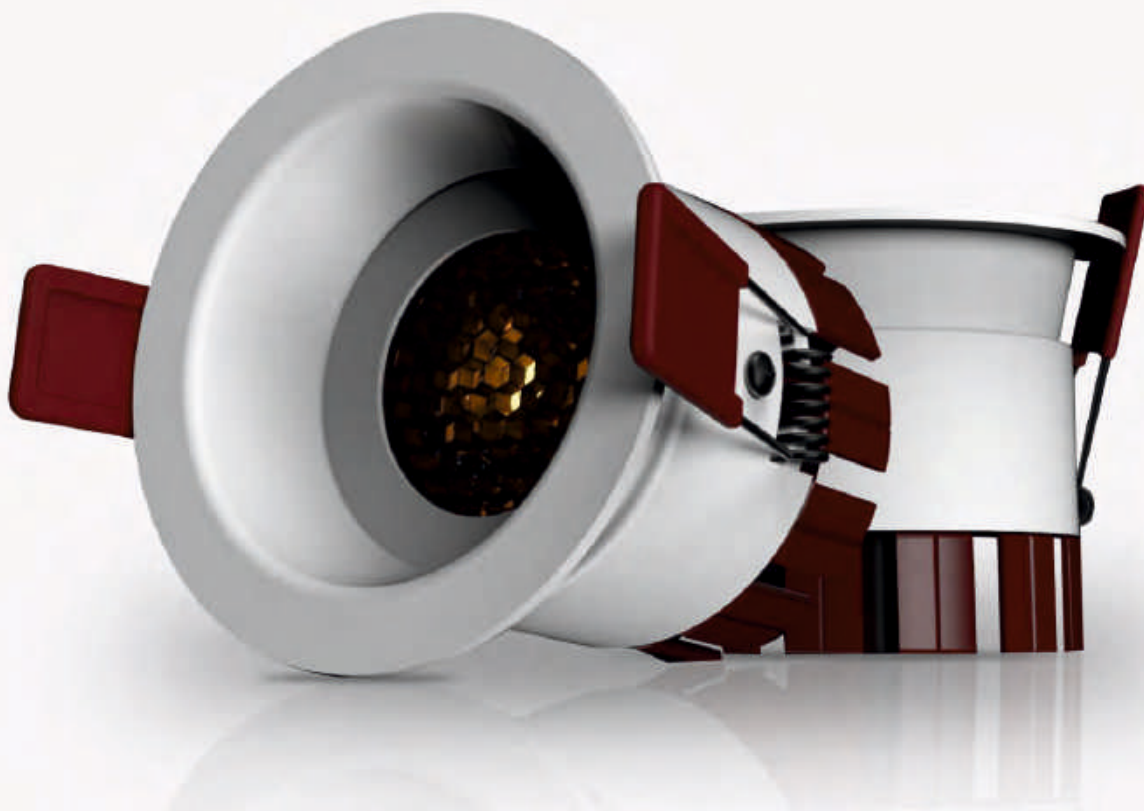

Housing

Round mounting deep luminaire body with honeycomb louver and anti dazzle reflection which allows to reduce the glare.

Luminaire body and heat sink made with die cast aluminum and using stainless steel spring for the installation on a ceiling thickness of max 30mm.

Optic

Anti glare designed luminaire
Narrow and medium beam angles

Finish

White

Black

Available other finishes on request as per the availability.

LED Source

Adopts high quality COB LED as a light source with CRI: 80+ and CCT: 2700K/3000K/4000K/5000K.

Other CRI and CCT available upon request as per the availability.

Accessories

Honeycomb Available upon request

Honeycomb

Functions

Supplied with Non-dimmable remote driver

Dimmable option: 0-10V, Triac, Dali

Available other options upon request.