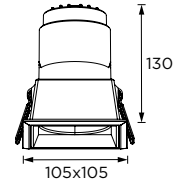

## Technical Details

Operating Temp	-20°C-+45°C
Life Time	50,000hrs
Power Factor	>0.9
Power Cable	3x0.75mm <sup>2</sup> / L=0.5m
IP Rate	IP20
IK Protection	NA
Tilt/Rotate	NA

Order Code Example: **WL111000.02.10.30**