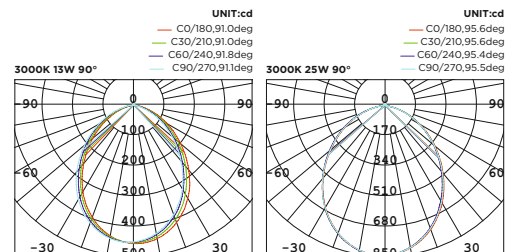

Technical Details

Operating Temp	-20°C-+45°C
Life Time	50,000hrs
Power Factor	>0.9
Power Cable	3x0.75mm²/ L=0.5m
IP Rate	IP44
IK Protection	NA
Tilt/Rotate	NA

Order Code Example: **WL111000.02.10.30**

Product Code.Color Finish.Beam Angle.CCT

Fixed Luminaire	Product Code	Light Source	Input	Efficacy Im/W	Finish	Beam Angle	Color Temp	Driver Options
110x110 - 13W	○ WL111389	SMD LED	220-240VAC	72-92lm	WH (02)	90° (90)	2700K (27)	On/ Off
190x190 - 25W	○ WL111390	SMD LED	220-240VAC	72-92lm	BK (04)	90° (90)	3000K (30) 4000K (40) 5000K (50)	0-10V Triac Dali