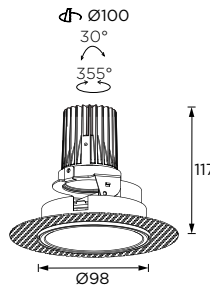

DIANA

Diana Series

Ø114/ 120x120

Tilttable Luminaire- Trim ☐ ☐

Diana Series

Ø98/ 120x120

Tilttable Luminaire- Trimless ☐ ☐

Technical Details

Operating Temp	-20°C-+45°C
Life Time	50,000hrs
Power Factor	>0.9
Power Cable	3x0.75mm²/ L=0.5m
IP Rate	IP20
IK Protection	NA
Tilt/Rotate	30°-45°/355°

Order Code Example: **WL111000.02.10.30**

Product Code.Color Finish.Beam Angle.CCT

Tilttable Luminaire	Product Code	Light Source	Input	Efficacy Im/W	Finish	Beam Angle	Color Temp	Driver Options
Ø114 - 7W	☐ WL111264	COB LED	100-240VAC	79-106lm	WH (02)	19° (19)	2700K (27)	On/ Off
	☐ WL111266					35° (35)	3000K (30)	0-10V
	☐ WL111268						4000K (40)	Triac
							5000K (50)	Dali
Ø98 - 7W	☐ WL111265							
	☐ WL111267							
	☐ WL111269							
120x120 - 7W	☐ WL111270					18° (18)		
	☐ WL111272					28° (28)		
	☐ WL111274							
120x120 - 7W	☐ WL111271							
	☐ WL111273							
	☐ WL111275							

WL111264, WL111265-745lm/ WL111266, WL111267-880lm/ WL111268, WL111269-1028lm
WL111270, WL111271-745lm/ WL111272, WL111273-880lm/ WL111274, WL111275-1028lm