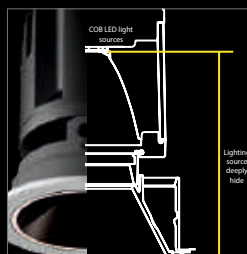

Deep Light

Anti-glare deep light source makes luminous range contraction and reduce the direct glare which helps to ensure that people cannot see the light source in a certain visual range.