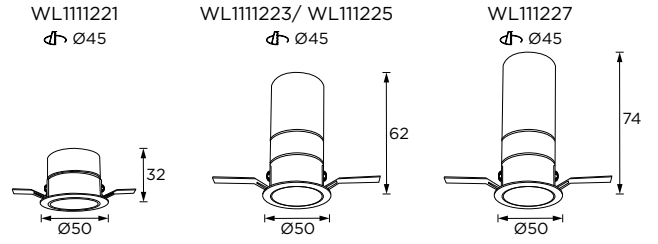

CARSON

Carson Series

Ø50

Fixed Luminaire- Trim ○