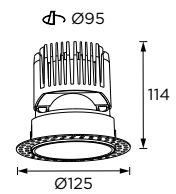

BETTY

Betty Series
Ø65/ Ø86/ Ø106

Fixed Luminaire- Trim ○

Betty Series
Ø85/ Ø105/ Ø125

Fixed Luminaire- Trimless ○

Technical Details

Operating Temp	-20°C-+45°C
Life Time	50,000hrs
Power Factor	>0.9
Power Cable	3x0.75mm²/ L=0.5m
IP Rate	IP20
IK Protection	NA
Tilt/Rotate	NA

Order Code Example: **WL111000.02.10.30**

Product Code.Color Finish.Beam Angle.CCT

Fixed Luminaire	Product Code	Light Source	Input	Efficacy Im/W	Finish	Beam Angle	Color Temp	Driver Options
Ø65 - 3W - 7W Ø86 - 12W Ø106 - 18W - 24W - 30W	○ WL111301	Cree	220-240VAC	80lm	WH (02) BK (04)	12° (12)	2700K (27)	On/ Off
	WL111303					24° (24)	3000K (30)	0-10V
	WL111305					36° (36)	4000K (40)	Triac
	WL111307					50° (50)	5000K (50)	Dali
	WL111309							
	WL111311							
Ø85 - 3W - 7W Ø105 - 12W Ø125 - 18W - 24W - 30W	○ WL111301T					12° (12)	2700K (27)	On/ Off
	WL111303T					24° (24)	3000K (30)	0-10V
	WL111305T					36° (36)	4000K (40)	Triac
	WL111307T					50° (50)	5000K (50)	Dali
	WL111309T							
	WL111311T							

WL111301-240lm/ WL111303-560lm
WL111305-960lm/ WL111307-1440lm
WL111309-1920lm/ WL111311-2400lm