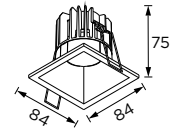

Technical Details

Operating Temp	-20°C-+45°C
Life Time	50,000hrs
Power Factor	>0.9
Power Cable	3x0.75mm²/ L=0.5m
IP Rate	IP44
IK Protection	NA
Tilt/Rotate	NA

Order Code Example: **WL111000.02.10.30**

Product Code.Color Finish.Beam Angle.CCT

Fixed Luminaire	Product Code	Light Source	Input	Efficacy lm/W	Finish	Beam Angle	Color Temp	Driver Options
84x84 - 12W	O WL111260	Cree	220-240VAC	100lm	WH (02)	16° (16)	2700K (27)	On/ Off
					BK (04)	25° (25)	3000K (30)	0-10V
						36° (36)	4000K (40)	Triac
						58° (58)	5000K (50)	Dali