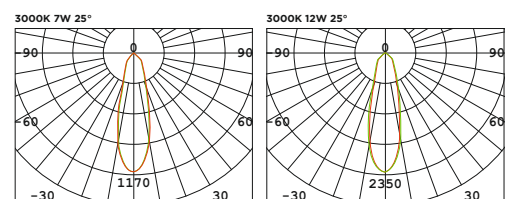

DONNA

Donna Series

Ø85/ Ø78

Fixed Luminaire- Trim ○

Donna Series

Ø90

Tilttable Luminaire- Trim ○

Ø80

Technical Details

Operating Temp	-20°C-+45°C
Life Time	50,000hrs
Power Factor	>0.9
Power Cable	3x0.75mm²/ L=0.5m
IP Rate	IP65
IK Protection	NA
Tilt/Rotate	30°/350°

Order Code Example: **WL111000.02.10.30**

Product Code.Color Finish.Beam Angle.CCT

Fixed Luminaire	Product Code	Light Source	Input	Efficacy Im/W	Finish	Beam Angle	Color Temp	Driver Options
Ø85 - 12W	○ WL111031	Cree	100-240VAC	100lm	WH (02)	16° (16)	2700K (27)	On/ Off
Ø78	WL111033				BK (04)	25° (25)	3000K (30)	0-10V
						36° (36)	4000K (40)	Triac
						58° (58)	5000K (50)	Dali

Tilttable Luminaire

Ø90 - 7W	○ WL111382
- 12W	WL111032

WL111031, WL111032, WL111033-1200lm/ WL111382-700lm