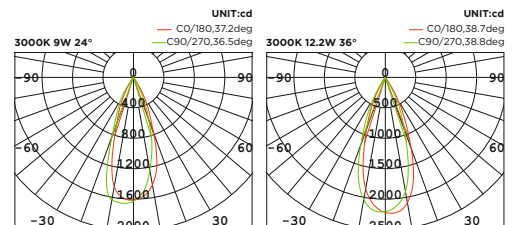

BLUTO

Bluto Series

Ø110

Tilttable Luminaire- Trim ○

WL111074/ WL111075

Ø101

45°

350°

Technical Details

Operating Temp	-20°C-+45°C
Life Time	50,000hrs
Power Factor	>0.9
Power Cable	2x0.75mm²/ L=0.5m
IP Rate	IP20
IK Protection	NA
Tilt/Rotate	45°/350°

Order Code Example: **WL111000.02.10.30**

Product Code.Color Finish.Beam Angle.CCT

Tilttable Luminaire	Product Code	Light Source	Input	Efficacy Im/W	Finish	Beam Angle	Color Temp	Driver Options	
Ø110 - 9W	○ WL111074	Bridgelux	220-240VAC	126lm	WH (02)	24° (24)	2700K (27)	On/ Off	
						BK (04)	34° (34)	3000K (30)	0-10V
							48° (48)	4000K (40)	Triac
								5000K (50)	Dali
Ø110 - 12.2W	○ WL111075					25° (25)			
						36° (36)			
						50° (50)			

WL111074-1135lm/ WL111075-1656lm