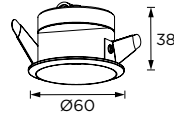

# LAURA

Laura Series  
 Ø60/ Ø82/ Ø102

Fixed Luminaire- Trim ○

WL111110  
 ⌀ 55

WL1111291  
 ⌀ 75

WL111375  
 ⌀ 95