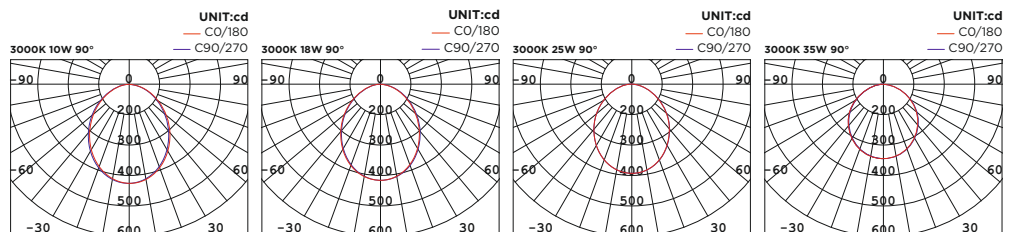

Technical Details

Operating Temp	-20°C-+45°C
Life Time	50,000hrs
Power Factor	>0.9
Power Cable	3x0.75mm²/ L=0.5m
IP Rate	IP54
IK Protection	NA
Tilt/Rotate	NA

Order Code Example: **WL111000.02.10.30**

Product Code.Color Finish.Beam Angle.CCT

Fixed Luminaire	Product Code	Light Source	Input	Efficacy Im/W	Finish	Beam Angle	Color Temp	Driver Options
Ø110 - 10W	○ WL111172	SMD LED	220-240VAC	96-113lm	WH (02)	90° (90)	2700K (27)	On/ Off
Ø145 - 18W	WL111173				BK (04)		3000K (30)	0-10V
Ø190 - 25W	WL111174						4000K (40)	Triac
Ø225 - 35W	WL111175						5000K (50)	Dali
- 42W	WL111176							

WL111172-960lm
WL111173-1980lm/WL111174-2750lm
WL111175-3570lm/ WL111176-4750lm