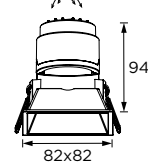

## Owen Series

82x82

Tilttable Luminaire- Trim

WL111299

75x75

±25°

WL111300

75x75