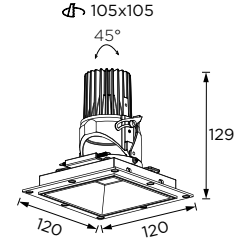

## Diana Series

Ø98/ 120x120

Tilttable Luminaire- Trimless

WL111265  
WL111267/ WL111269

WL111271  
WL111273/ WL111275