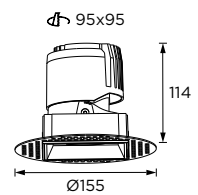

BETTY

Betty Series
66x66/ 86x86/ 106x106

Fixed Luminaire- Trim ☐

Betty Series
Ø95/ Ø125/ Ø155

Fixed Luminaire- Trimless ☐

Technical Details

Operating Temp	-20°C-+45°C
Life Time	50,000hrs
Power Factor	>0.9
Power Cable	3x0.75mm²/ L=0.5m
IP Rate	IP20
IK Protection	NA
Tilt/Rotate	NA

Order Code Example: **WL111000.02.10.30**

Product Code.Color Finish.Beam Angle.CCT

Fixed Luminaire	Product Code	Light Source	Input	Efficacy Im/W	Finish	Beam Angle	Color Temp	Driver Options
66x66 - 3W	☐ WL111313	Cree	220-240VAC	80lm	WH (02)	12° (12)	2700K (27)	On/ Off
- 7W	WL111315				BK (04)	24° (24)	3000K (30)	0-10V
86x86 - 12W	WL111317					36° (36)	4000K (40)	Triac
106x106 - 18W	WL111318					50° (50)	5000K (50)	Dali
- 24W	WL111320							
- 30W	WL111322							
Ø95 - 3W	☐ WL111313T							
- 7W	WL111315T							
Ø125 - 12W	WL111317T							
Ø155 - 18W	WL111318T							
- 24W	WL111320T							
- 30W	WL111322T							

WL111313-240lm/ WL111315-560lm
WL111317-960lm/ WL111318-1440lm
WL111320-1920lm/ WL111322-2400lm