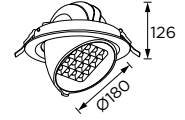

## Beez Series

Ø180

Tilttable Luminaire- Trim ○

WL111022/ WL111023

∅165

40°

350°