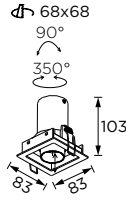

# HOOP

Hoop Series  
83x83/ 83x151

Tilttable Luminaire- Trim

WL111081/ WL111083

WL111082/ WL111084

Hoop Series  
68x68/ 68x136

Tilttable Luminaire- Trimless

WL111081T/ WL111083T