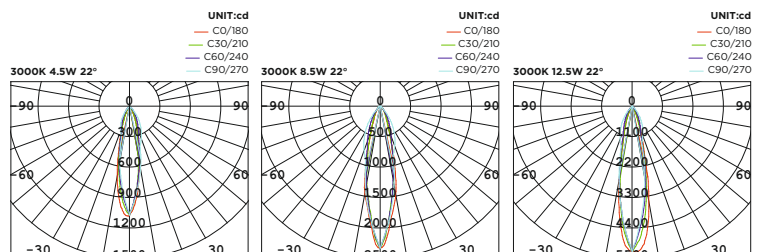

ELLIE

Ellie Series Ø40/ Ø50/ Ø75

Fixed Luminaire- Trim ○

Ellie Series Ø50/ Ø60/ Ø75

Tilttable Luminaire- Trim ○

Technical Details

Operating Temp	-20°C-+45°C
Life Time	50,000hrs
Power Factor	>0.9
Power Cable	3x0.75mm²/ L=0.5m
IP Rate	IP20
IK Protection	NA
Tilt/Rotate	30°/NA

Order Code Example: **WL111000.02.10.30**

Product Code.Color.Finish.Beam Angle.CCT

Fixed Luminaire	Product Code	Light Source	Input	Efficacy Im/W	Finish	Beam Angle	Color Temp	Driver Options
Ø40 - 4.5W	○ WL111097	Cree	100-240VAC	77-86lm	WH (02)	22° (22)	2700K (27)	On/ Off
Ø50 - 8.5W	WL111099				BK (04)	40° (40)	3000K (30)	0-10V
Ø75 - 12.5W	WL111101						4000K (40)	Triac
							5000K (50)	Dali

Tilttable Luminaire

Ø50 - 4.5W	○ WL111098
Ø60 - 8.5W	WL111100
Ø75 - 12.5W	WL111102

WL111097, WL111098-349lm
WL111099, WL111100-736lm
WL111101, WL111102-984lm