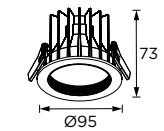

MAX

Max Series

Ø70/ Ø94

Fixed Luminaire- Trim ○

∅ Ø60

∅ Ø82

Max Series

Ø71/ Ø95

Fixed Luminaire- Trim ○

∅ Ø60

∅ Ø82

Technical Details

Operating Temp	-20°C-+45°C
Life Time	50,000hrs
Power Factor	>0.9
Power Cable	2x0.75mm²/ L=0.5m
IP Rate	IP44/IP65
IK Protection	NA
Tilt/Rotate	NA

Order Code Example: **WL111000.02.10.30**

Product Code.Color Finish.Beam Angle.CCT

Trim Luminaire	Product Code	Light Source	Input	Efficacy Im/W	Finish	Beam Angle	Color Temp	Driver Options
Ø70 - 9W Ø71	○ WL111055 WL111056 (IP65)	Citizen	100-240VAC	110lm	WH (02) BK (04)	12° (12)	2700K (27)	On/ Off
						24° (24)	3000K (30)	0-10V
						40° (40)	4000K (40)	Triac
						60° (60)	5000K (50)	Dali
Ø94 - 18W Ø95	○ WL111057 WL111058 (IP65)			106lm		12° (12)		
						24° (24)		
						40° (40)		

WL111055, WL111056-993lm
WL111057, WL111058-1911lm