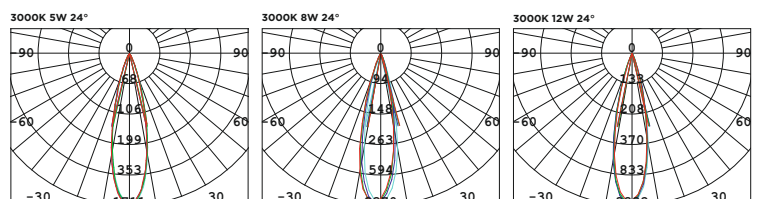

LYDIA

Lydia Series

85x85

Fixed Luminaire- Trim ☐

WL111246/ WL111247

WL111248

Lydia Series

85x85

Tilttable Luminaire- Trim ☐

WL111249/ WL111250

WL111251

Technical Details

Operating Temp	-20°C-+45°C
Life Time	50,000hrs
Power Factor	>0.9
Power Cable	3x0.75mm²/ L=0.5m
IP Rate	IP54
IK Protection	NA
Tilt/Rotate	25°/360°

Order Code Example: **WL111000.02.10.30**

Product Code.Color Finish.Beam Angle.CCT

Fixed Luminaire	Product Code	Light Source	Input	Efficacy Im/W	Finish	Beam Angle	Color Temp	Driver Options
85x85 - 5W	☐ WL111246	Citizen	220-240VAC	50lm	WH (02)	11° (11)	2700K (27)	On/ Off
- 8W	WL111247				BK (04)	18° (18) 24° (24) 36° (36) 50° (50)	3000K (30) 4000K (40) 5000K (50)	0-10V Triac Dali

Tilttable Luminaire

85x85 - 5W	☐ WL111249
- 8W	WL111250

Fixed Luminaire

85x85 - 12W	☐ WL111248

- 18° (18)
- 24° (24)
- 36° (36)
- 50° (50)

Tilttable Luminaire

85x85 - 12W	☐ WL111251

WL111246-250lm/ WL111247-400lm/ WL111248-600lm
WL111249-250lm/ WL111250-400lm/ WL111251-600lm