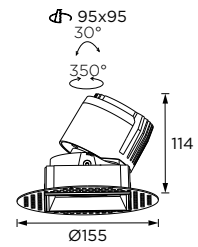

BETTY

Betty Series
66x66/ 86x86/ 106x106
Tilttable Luminaire- Trim ☐

Betty Series
Ø95/ Ø125/ Ø155
Tilttable Luminaire- Trimless ☐

Technical Details

Operating Temp -20°C/+45°C
Life Time 50,000hrs
Power Factor >0.9
Power Cable 3x0.75mm²/ L=0.5m
IP Rate IP20
IK Protection NA
Tilt/Rotate 30°/350°

Order Code Example: **WL111000.02.10.30**

Product Code.Color Finish.Beam Angle.CCT

Tilttable Luminaire	Product Code	Light Source	Input	Efficacy Im/W	Finish	Beam Angle	Color Temp	Driver Options
66x66 - 3W	☐ WL111314	Cree	220-240VAC	80lm	WH (02)	12° (12)	2700K (27)	On/ Off
- 7W	WL111316				BK (04)	24° (24)	3000K (30)	0-10V
86x86 - 12W	WL111289					36° (36)	4000K (40)	Triac
106x106 - 18W	WL111319					50° (50)	5000K (50)	Dali
- 24W	WL111321							
- 30W	WL111323							
Ø95 - 3W	☐ WL111314T							
- 7W	WL111316T							
Ø125 - 12W	WL111289T							
Ø155 - 18W	WL111319T							
- 24W	WL111321T							
- 30W	WL111323T							

WL111314-240lm/ WL111316-560lm
WL111289-960lm/ WL111319-1440lm
WL111321-1920lm/ WL111323-2400lm