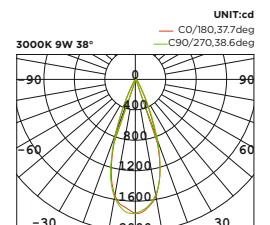

Technical Details

Operating Temp	-20°C-+45°C
Life Time	50,000hrs
Power Factor	>0.9
Power Cable	2x0.75mm²/ L=0.5m
IP Rate	IP20
IK Protection	NA
Tilt/Rotate	24°/350°

Order Code Example: **WL111000.02.10.30**

Product Code.Color Finish.Beam Angle.CCT

Tilttable Luminaire	Product Code	Light Source	Input	Efficacy Im/W	Finish	Beam Angle	Color Temp	Driver Options
Ø83 - 9W	☐ WL111072	Bridgelux	100-240VAC	126lm	WH (02)	26° (26)	2700K (27)	On/ Off
83x83	☐ WL111073				BK (04)	38° (38)	3000K (30) 4000K (40) 5000K (50)	0-10V Triac Dali