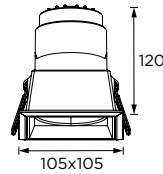

WL111347
95x95