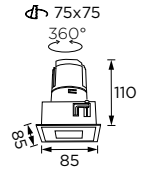

LYDIA

Lydia Series

85x85

Fixed Luminaire- Trim ☐

WL1111255/ WL1111256

WL111257

Technical Details

Operating Temp	-20°C-+45°C
Life Time	50,000hrs
Power Factor	>0.9
Power Cable	3x0.75mm²/ L=0.5m
IP Rate	IP54
IK Protection	NA
Tilt/Rotate	NA/360°

Order Code Example: **WL111000.02.10.30**

Product Code.Color Finish.Beam Angle.CCT

Fixed Luminaire	Product Code	Light Source	Input	Efficacy Im/W	Finish	Beam Angle	Color Temp	Driver Options	
85x85 - 5W - 8W	☒ WL111255	Citizen	220-240VAC	50lm	WH (02)	11° (11)	2700K (27)	On/ Off	
	☐ WL111256					BK (04)	18° (18)	3000K (30)	0-10V
						24° (24)	4000K (40)	Triac	
						36° (36)	5000K (50)	Dali	
						50° (50)			
85x85 - 12W	☐ WL111257					18° (18)			
						24° (24)			
						36° (36)			
						50° (50)			

WL111255-250lm/ WL111256-400lm/ WL111257-600lm