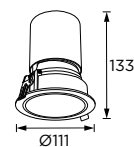

WL111147/ WL111148

∅ 95