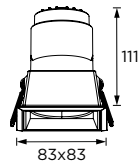

WL111346
75x75