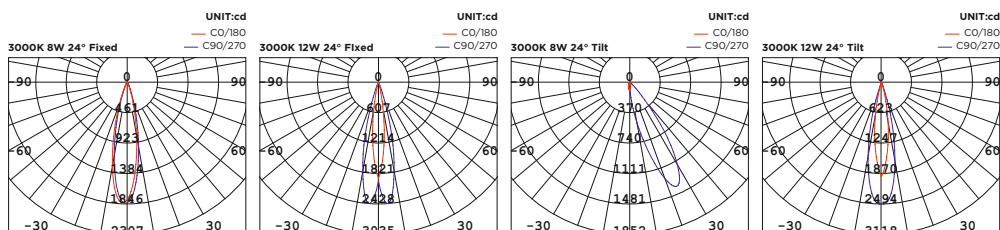

AKIRA

Akira Series

Ø114

Fixed Luminaire- Trimless ○

∅ 80

Akira Series

Ø114

Tilttable Luminaire- Trimless ○

∅ 80

Technical Details

Operating Temp	-20°C-+45°C
Life Time	50,000hrs
Power Factor	>0.45
Power Cable	2x0.75mm²/ L=0.5m
IP Rate	IP20
IK Protection	NA
Tilt/Rotate	30°/355°

Order Code Example: **WL111000.02.10.30**

Product Code.Color Finish.Beam Angle.CCT

Fixed Luminaire	Product Code	Light Source	Input	Efficacy Im/W	Finish	Beam Angle	Color Temp	Driver Options
Ø114 - 8W	○ WL111131	Luminus	220-240VAC	40-45lm	WH (02)	15° (15)	2700K (27)	On/ Off
- 12W	WL111132				BK (04)	24° (24) 36° (36)	3000K (30) 4000K (40) 5000K (50)	0-10V Triac Dali

Tilttable Luminaire

Ø114 - 8W	○ WL111129	45-48lm
- 12W	WL111130	

WL111129-366lm/ WL111130-576lm
WL111131-320lm/ WL111132-540lm