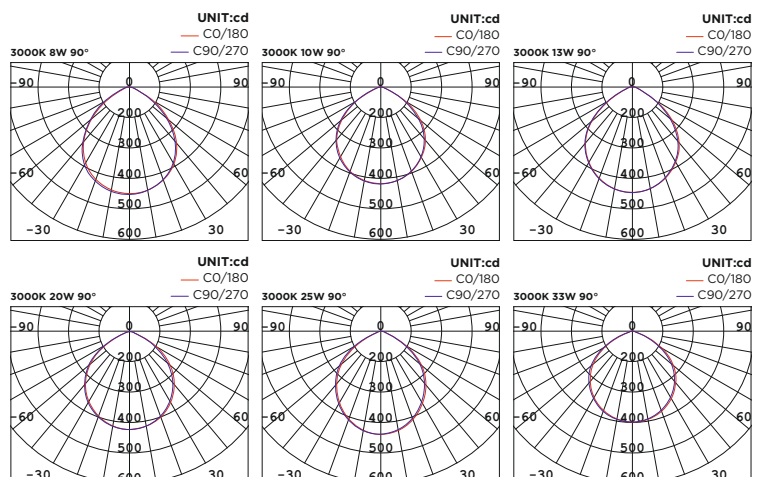

Technical Details

Operating Temp	-20°C-+45°C
Life Time	50,000hrs
Power Factor	>0.9
Power Cable	3x0.75mm²/ L=0.5m
IP Rate	IP44
IK Protection	NA
Tilt/Rotate	NA

Order Code Example: **WL111000.02.10.30**

Product Code.Color Finish.Beam Angle.CCT

Fixed Luminaire	Product Code	Light Source	Input	Efficacy Im/W	Finish	Beam Angle	Color Temp	Driver Options
Ø114 - 8W	○ WL111177	SMD	220-240VAC	98-104lm	WH (02)	90° (90)	2700K (27)	On/ Off
Ø129 - 10W	WL111178				BK (04)		3000K (30)	0-10V
Ø152 - 13W	WL111179						4000K (40)	Triac
Ø175 - 20W	WL111180						5000K (50)	Dali
Ø203 - 25W	WL111181							
Ø228 - 33W	WL111182