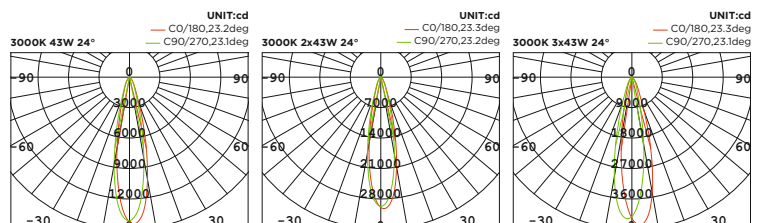

COFFER

Coffer Series

173x173/ 173x330/ 173x487

Tilttable Luminaire- Trim ☐
Reflector Large

WL111006
∅ 160x160

WL111007
∅ 320x160

WL111008
∅ 475x160

Coffer Series

168x168/ 168x325/ 168x482

Tilttable Luminaire- Trimless ☐
Reflector Large

WL111006T
∅ 164x164

WL111007T
∅ 321x164

WL111008T
∅ 478x164

Technical Details

Operating Temp	-20°C-+45°C
Life Time	50,000hrs
Power Factor	>0.9
Power Cable	3x0.75mm²/ L=0.5m
IP Rate	IP20
IK Protection	NA
Tilt/Rotate	± 30°/NA

Order Code Example: **WL111000.02.10.30**

Product Code.Color Finish.Beam Angle.CCT

Tilttable Luminaire	Product Code	Light Source	Input	Efficacy lm/W	Finish	Beam Angle	Color Temp	Driver Options
173x173 - 30/43W ☐	WL111006	Luminus	100-240VAC	110lm	WH (02)	15° (15)	2700K (27)	On/ Off
173x330 - 60/86W	WL111007				BK (04)	24° (24)	3000K (30)	0-10V
173x487 - 90/129W	WL111008					50° (50)	4000K (40) 5000K (50)	Triac Dali

168x168 - 30/43W ☐	WL111006T
168x325 - 60/86W	WL111007T
168x482 - 90/129W	WL111008T

WL111006-3300lm(30W)-4730lm(43W)
WL111007-6600lm(60W)-9460lm(86W)
WL111008-9900lm(90W)-14190lm(129W)