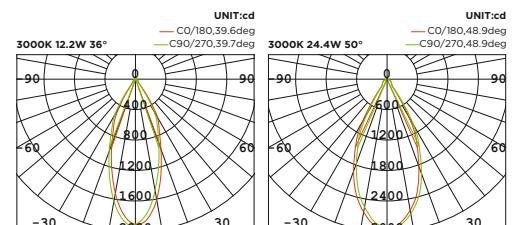

HOOP

Hoop Series
103x103/ 103x190

Tilttable Luminaire- Trim ☐

93x93

90°

350°

93x180

90°

350°

Hoop Series
87x87/ 87x174

Tilttable Luminaire- Trimless ☐

112x112

90°

350°

112x198

90°

350°

Technical Details

Operating Temp	-20°C-+45°C
Life Time	50,000hrs
Power Factor	>0.9
Power Cable	2x0.75mm²/ L=0.5m
IP Rate	IP20
IK Protection	NA
Tilt/Rotate	90°/350°

Order Code Example: **WL111000.02.10.30**

Product Code.Color Finish.Beam Angle.CCT

Tilttable Luminaire	Product Code	Light Source	Input	Efficacy Im/W	Finish	Beam Angle	Color Temp	Driver Options
103x103 - 12.2W ☐	WL111085	Brightlux	100-240VAC	135lm	WH (02)	25° (25)	2700K (27)	On/ Off
103x190 - 24.4W	WL111086				BK (04)	36° (36) 50° (50)	3000K (30) 4000K (40) 5000K (50)	0-10V Triac Dali

103x103 - 12.2W ☐ WL111085T

103x190 - 24.4W WL111086T

WL111085-1656lm/ WL111086-2x1656lm