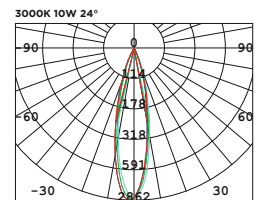

Fixed Luminaire

Ø180 - 40W	○ WL111203

Ø180 - 40W	○ WL111204

- 15° (15)
- 20° (20)
- 30° (30)
- 36° (36)
- 45° (45)

WL111193, WL111194-650lm/ WL111195, WL111196-1050lm
WL111197, WL111198-1400lm/ WL111199, WL111200-1750lm
WL111201, WL111202-1800lm/ WL111203, WL111204-3400lm