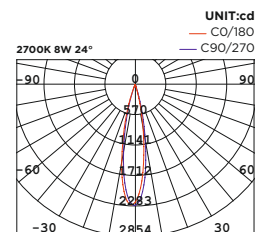

Technical Details

Operating Temp	-20°C-+45°C
Life Time	50,000hrs
Power Factor	>0.45
Power Cable	2x0.75mm²/ L=0.5m
IP Rate	IP20
IK Protection	NA
Tilt/Rotate	NA

Order Code Example: **WL11000.02.10.30**

Product Code.Color Finish.Beam Angle.CCT

Fixed Luminaire	Product Code	Light Source	Input	Efficacy Im/W	Finish	Beam Angle	Color Temp	Driver Options
100x100 - 8W - 12W	☐ WL111149	Luminus	220-240VAC	38-40lm	WH (02)	15° (15)	2700K (27)	On/ Off
	☐ WL111150				BK (04)	24° (24)	3000K (30) 4000K (40) 5000K (50)	0-10V Triac Dali

190x100 - 16W	☐ WL111151
- 24W	WL111152

WL111149-320lm/ WL111150-460lm
WL111151-512lm/ WL111152-780lm