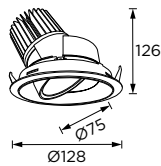

Olivia I Series

Ø128

Tilttable Luminaire- Trim ☐ Small