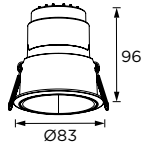

WL111341
Ø 75