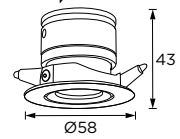

MIA

Mia Series

Ø40

Fixed Luminaire ○

∅ 35

Mia Series

Ø47/ Ø58

Tilttable Luminaire ○

∅ 40

30°

∅ 50

30°

Technical Details

Operating Temp	-20°C-+45°C
Life Time	50,000hrs
Power Factor	>0.9
Power Cable	3x0.75mm²/ L=0.5m
IP Rate	IP20
IK Protection	NA
Tilt/Rotate	30°/NA

Order Code Example: **WL111000.02.10.30**

Product Code.Color Finish.Beam Angle.CCT

Fixed Luminaire	Product Code	Light Source	Input	Efficacy Im/W	Finish	Beam Angle	Color Temp	Driver Options	
Ø40 - 2W	○ WL111107	Cree	100-240VAC	90-96lm	WH (02)	15° (15)	2700K (27)	On/ Off	
						BK (04)	25° (25)	3000K (30)	0-10V
							30° (30)	4000K (40)	Triac
							40° (40)	5000K (50)	Dali
							60° (60)		
Ø47 - 3W	○ WL111108					15° (15)			
						25° (25)			
						40° (40)			
Ø58 - 5W	○ WL111109					15° (15)			
						20° (20)			
						40° (40)