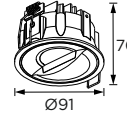

# EVELYN

Evelyn Series  
 Ø64/ Ø91/ Ø125

Fixed Luminaire- Trim   
 Wall Washer

WL111091  
 Ø57

WL111092  
 Ø83

WL111093  
 Ø114